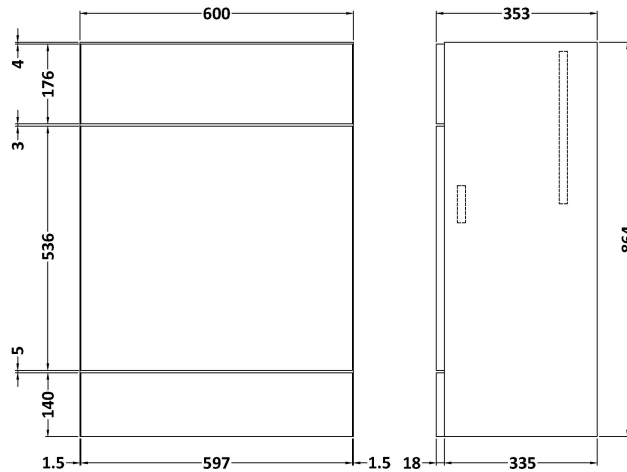

Sales Code: OFF948

Description: 600 Wc Unit (355mm Deep)

Product Dimensions

Height (mm):	864
Width (mm):	600
Depth (mm):	355
Nett Weight (kg):	15.5

Packaging Dimensions

Height (mm):	375
Width (mm):	625
Depth (mm):	900
Gross Weight (kg):	16

Packaging Data

Box Colour:	Brown Cardboard Box
Box Qty:	1
Label Size:	100 x 50
Label Colour:	White Label
Label Qty:	2

Outer Box Dimensions (If Applicable)

Height (mm):	
Width (mm):	
Depth (mm):	
Gross Weight (kg):	
Barcode:	5055275873403

Product Details

Country of Origin:	China
Fitting Instruction:	No
CE & UKCA:	N/A
FSC Certified Materials:	Yes
Colour:	Gloss Grey
Construction Method:	Cam & Wood Dowel
Construction Type:	Rigid
Cabinet Finish:	MFC Painted Gloss
Fascia Finish:	MFC Painted Gloss
Cabinet Thickness (mm):	16
Fascia Thickness (mm):	18
Drawer Included:	No
Drawer Type:	Not Applicable
No of Shelves:	0
Hinge Type:	Not Applicable
Hinge Included:	No
Adjustable Legs:	No
Fixings Included:	Yes
Handle Style:	Not Applicable
Waste Shroud:	No
Handle Included:	Not Applicable
Handle Type:	Not Applicable