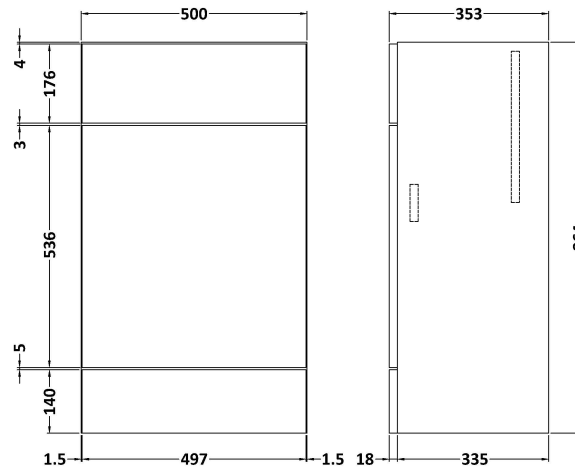

### Product Dimensions

Height (mm):	864
Width (mm):	500
Depth (mm):	355
Nett Weight (kg):	14

### Packaging Dimensions

Height (mm):	900
Width (mm):	525
Depth (mm):	375
Gross Weight (kg):	14.5

### Packaging Data

Box Colour:	Brown Cardboard Box
Box Qty:	1
Label Size:	100 x 50
Label Colour:	White Label
Label Qty:	2

### Outer Box Dimensions (If Applicable)

Height (mm):	
Width (mm):	
Depth (mm):	
Gross Weight (kg):	
Barcode:	5056211849841