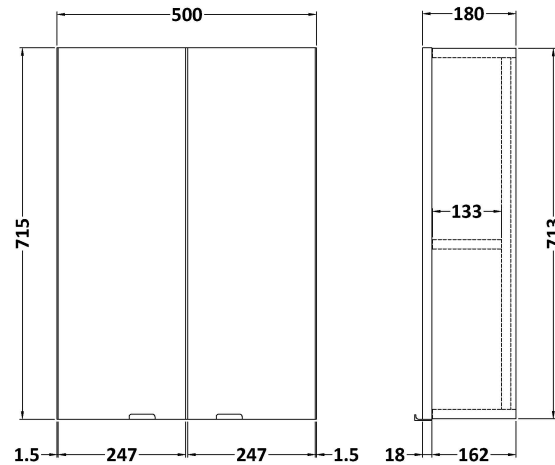

Sales Code: OFF955

Description: 500 Wall Unit (180mm Deep)

Product Dimensions

Height (mm):	713
Width (mm):	500
Depth (mm):	182
Nett Weight (kg):	13.5

Packaging Dimensions

Height (mm):	202
Width (mm):	525
Depth (mm):	735
Gross Weight (kg):	14

Packaging Data

Box Colour:	Brown Cardboard Box
Box Qty:	1
Label Size:	100 x 50
Label Colour:	White Label
Label Qty:	2

Outer Box Dimensions (If Applicable)

Height (mm):	
Width (mm):	
Depth (mm):	
Gross Weight (kg):	
Barcode:	5055275873625

Product Details

Country of Origin:	China
Fitting Instruction:	No
CE & UKCA:	N/A
FSC Certified Materials:	Yes
Colour:	Gloss Grey
Construction Method:	Cam & Wood Dowel
Construction Type:	Rigid
Cabinet Finish:	MFC Painted Gloss
Fascia Finish:	MFC Painted Gloss
Cabinet Thickness (mm):	16
Fascia Thickness (mm):	18
Drawer Included:	No
Drawer Type:	Not Applicable
No of Shelves:	1
Hinge Type:	95 Degree Clip-On Soft Close
Hinge Included:	Yes
Adjustable Legs:	No
Fixings Included:	Yes
Handle Style:	Contemporary
Waste Shroud:	No
Handle Included:	Yes
Handle Type:	Wrapover