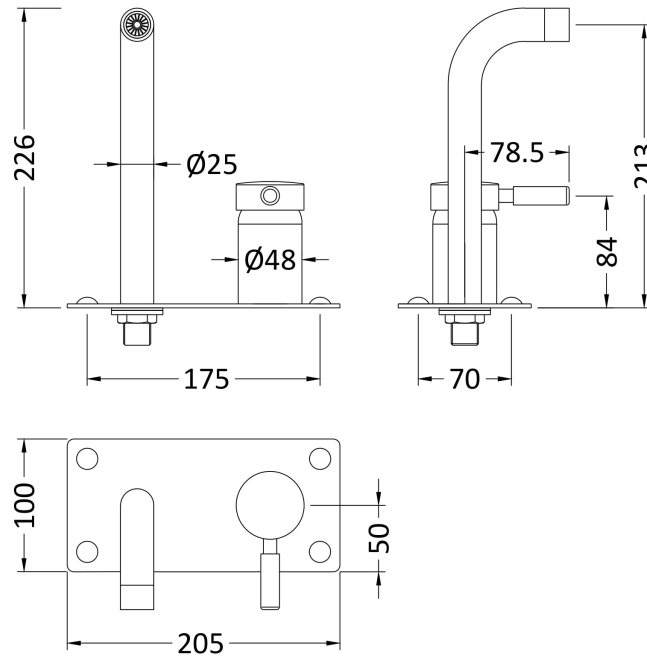

### Product Dimensions

Height (mm):	
Width (mm):	
Depth (mm):	
Length (mm):	
Nett Weight (kg):	3.26

### Packaging Dimensions

Height (mm):	140
Width (mm):	180
Depth (mm):	350
Gross Weight (kg):	3.26

### Outer Box Dimensions (If Applicable)

Height (mm):	
Width (mm):	
Depth (mm):	
Length (mm):	
Gross Weight (kg):	
Barcode:	5056462659114

### Product Details

Country of Origin:	China
Fitting Instruction:	No
Product Material:	
Control Type:	
Waste Included:	
Waste Type:	
WRAS Approval:	Approval No:
Valve/Cartridge Type:	
Colour/Finish:	Brushed Brass
Mount Type:	
Operating Pressure (bar):	
Flow Rates: (Litres Per Min)	0.1 bar:    0.5 bar:    1 bar:    2 bar:    3 bar:
Pipe Size:	
Pipe Centres:	