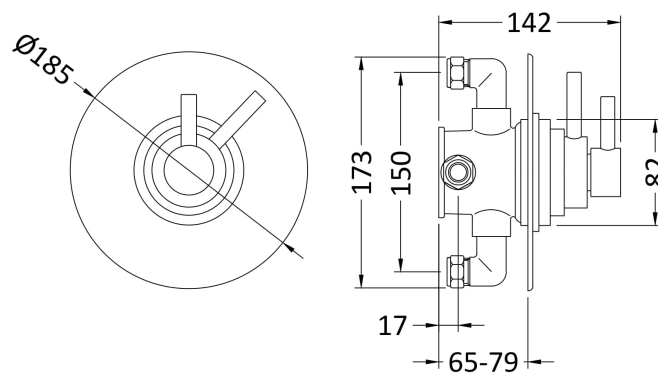

Sales Code: JTY025

Description: Dual Conc Thermostatic Shower Valve

Product Dimensions

Length (mm):	
Width (mm):	185
Height (mm):	185
Depth (mm):	142
Nett Weight (kg):	3.18

Packaging Dimensions

Length (mm):	190
Width (mm):	240
Height (mm):	
Gross Weight (kg):	3.18

Packaging Data

Box Colour:	White Cardboard Box
Box Qty:	1
Label Size:	100 x 50
Label Colour:	White Label
Label Qty:	2

Outer Box Dimensions (If Applicable)

Length (mm):	
Width (mm):	280
Height (mm):	260
Depth (mm):	510
Gross Weight (kg):	13
Barcode:	5055146191186

Product Details

Country of Origin:	United Kingdom
Fitting Instruction:	No
Product Material:	Brass
Mount Type:	Wall, Recessed
Outlet Elbow Supplied:	No
Easy Clean:	Not Applicable
Head Included:	No
Handset Included:	No
Body Jets Included:	No
No of Body Jets:	Not Applicable
Operating Pressure (bar):	0.1
Valve/Cartridge Type:	1/4 Turn Ceramic Disc
Flow Rates (L/min):	0.1 bar: 5.5 0.5 bar: 14.5 1 bar: 22 2 bar: 30 3 bar: 35
TMV2 Approved:	No Approval No: N/A
TMV3 Approved:	No Approval No: N/A
WRAS Approved:	No Approval No: N/A
Head Function:	Not Applicable
Handset Function:	Not Applicable
Body Jet Info:	Not Applicable
Pipe Size:	15 mm (1/2" Bsp)
Pipe Centres:	N/A
Colour/Finish:	Chrome
Hose Included:	No
No. of Outlets:	1