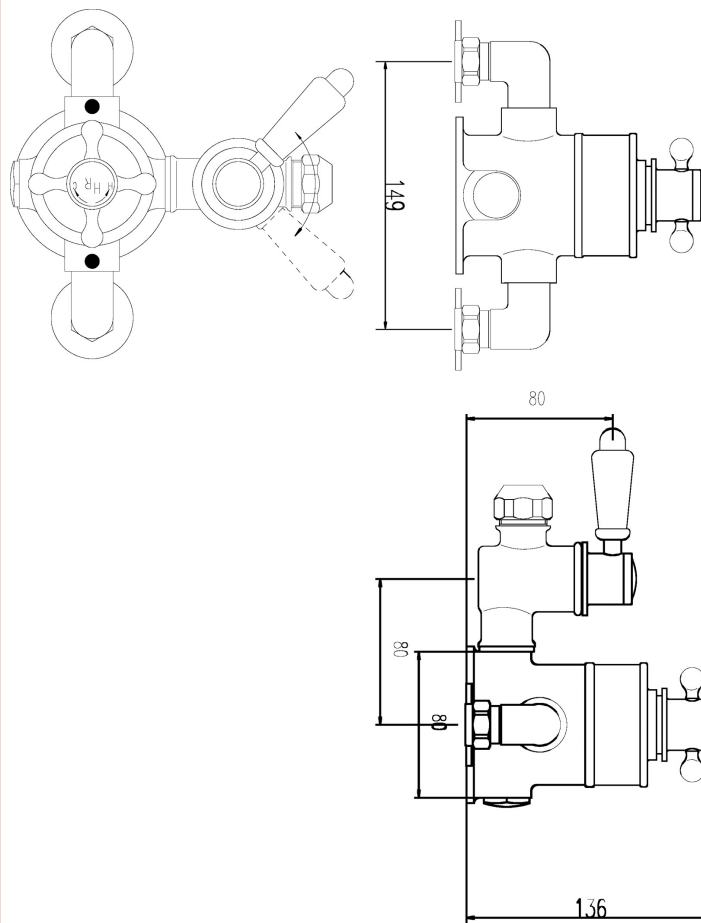

Sales Code: TSVT101

Description: Topaz Twin Exposed Shower Valve

Product Dimensions

Length (mm):	
Width (mm):	195
Height (mm):	206
Depth (mm):	135
Nett Weight (kg):	2.5

Packaging Dimensions

Length (mm):	245
Width (mm):	215
Height (mm):	
Gross Weight (kg):	3

Packaging Data

Box Colour:	White Cardboard Box
Box Qty:	1
Label Size:	100 x 50
Label Colour:	White Label
Label Qty:	1

Outer Box Dimensions (If Applicable)

Length (mm):	
Width (mm):	440
Height (mm):	480
Depth (mm):	520
Gross Weight (kg):	
Barcode:	5055275831588

Product Details

Country of Origin:	United Kingdom
Fitting Instruction:	No
Product Material:	Brass
Mount Type:	Wall
Outlet Elbow Supplied:	Not Applicable
Easy Clean:	Not Applicable
Head Included:	No
Handset Included:	No
Body Jets Included:	Not Applicable
No of Body Jets:	Not Applicable
Operating Pressure (bar):	0.1
Valve/Cartridge Type:	1/4 Turn Ceramic Disc
Flow Rates (L/min):	0.1 bar: 4.5 0.5 bar: 13 1 bar: 18.5 2 bar: 26 3 bar: 33
TMV2 Approved:	No Approval No: N/A
TMV3 Approved:	No Approval No: N/A
WRAS Approved:	No Approval No: N/A
Head Function:	Not Applicable
Handset Function:	Not Applicable
Body Jet Info:	Not Applicable
Pipe Size:	15 mm (1/2" Bsp)
Pipe Centres:	150mm
Colour/Finish:	Chrome
Hose Included:	Not Applicable
No. of Outlets:	1