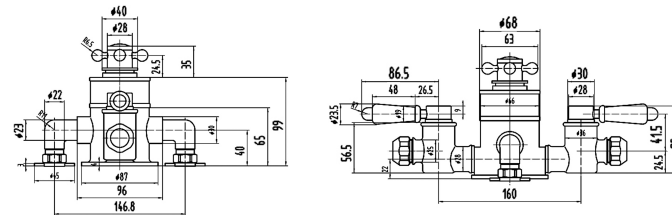

Sales Code: TSVT102

Description: Topaz Triple Exposed Shower Valve

Product Dimensions

Length (mm):	
Width (mm):	195
Height (mm):	332
Depth (mm):	135
Nett Weight (kg):	3.1

Packaging Dimensions

Length (mm):	245
Width (mm):	215
Height (mm):	
Gross Weight (kg):	3.6

Packaging Data

Box Colour:	White Cardboard Box
Box Qty:	1
Label Size:	100 x 50
Label Colour:	White Label
Label Qty:	1

Outer Box Dimensions (If Applicable)

Length (mm):	
Width (mm):	505
Height (mm):	360
Depth (mm):	450
Gross Weight (kg):	
Barcode:	5055275831601

Product Details

Country of Origin:	United Kingdom
Fitting Instruction:	No
Product Material:	Brass
Mount Type:	Wall
Outlet Elbow Supplied:	Not Applicable
Easy Clean:	Not Applicable
Head Included:	No
Handset Included:	No
Body Jets Included:	Not Applicable
No of Body Jets:	Not Applicable
Operating Pressure (bar):	0.1
Valve/Cartridge Type:	1/4 Turn Ceramic Disc
Flow Rates (L/min):	0.1 bar: 4.5 0.5 bar: 13 1 bar: 18.5 2 bar: 26 3 bar: 33
TMV2 Approved:	No Approval No: N/A
TMV3 Approved:	No Approval No: N/A
WRAS Approved:	No Approval No: N/A
Head Function:	Not Applicable
Handset Function:	Not Applicable
Body Jet Info:	Not Applicable
Pipe Size:	15 mm (1/2" Bsp)
Pipe Centres:	150mm
Colour/Finish:	Chrome
Hose Included:	Not Applicable
No. of Outlets:	2