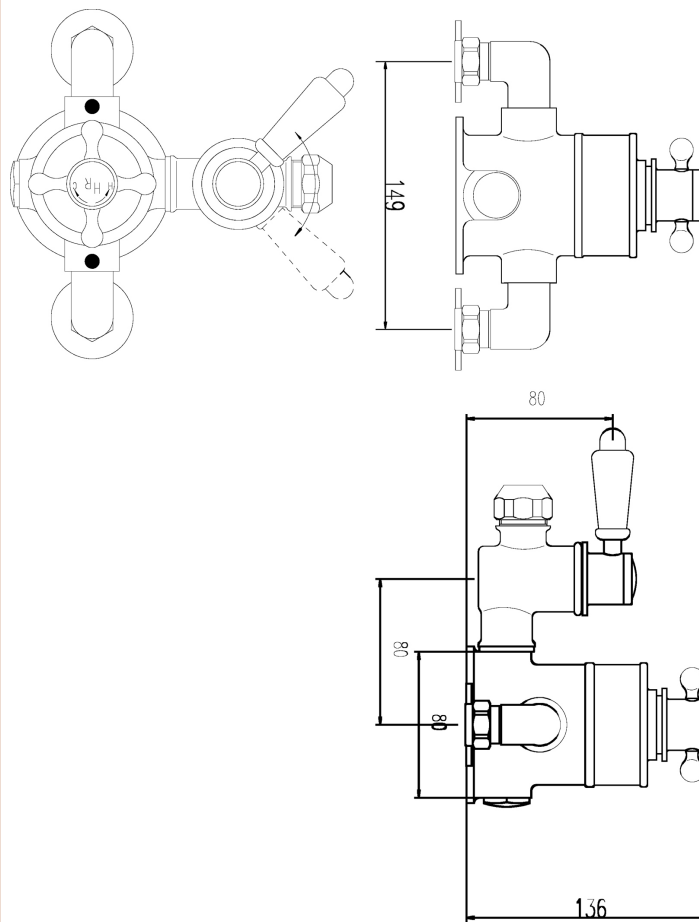

Sales Code: BTSVT101

Description: Topaz Black Twin Exposed Shower Valve

### Product Dimensions

Length (mm):	
Width (mm):	195
Height (mm):	206
Depth (mm):	135
Nett Weight (kg):	3.3

### Packaging Dimensions

Length (mm):	245
Width (mm):	215
Height (mm):	
Gross Weight (kg):	3.5

### Outer Box Dimensions (If Applicable)

Length (mm):	
Width (mm):	
Height (mm):	
Depth (mm):	
Gross Weight (kg):	
Barcode:	5055275830963