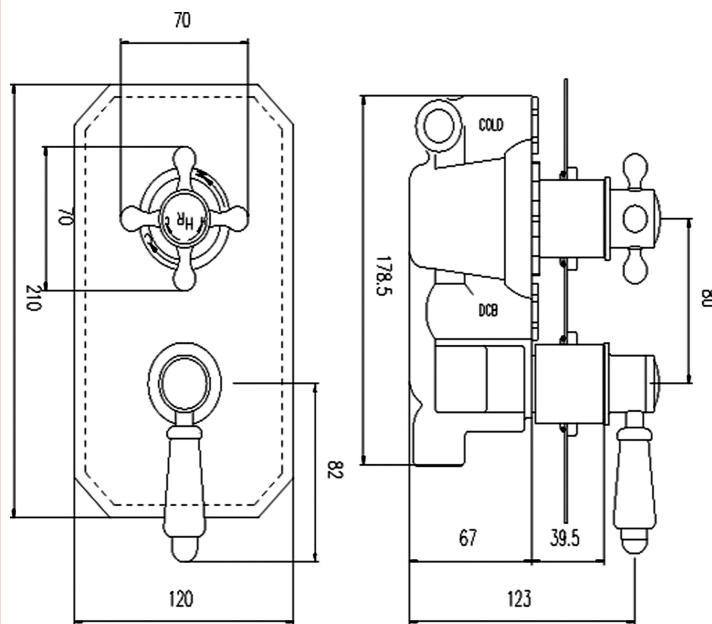

Sales Code: TSVT004

Description: Traditional Twin Diverter Valve

Product Dimensions

Length (mm):	
Width (mm):	120
Height (mm):	230
Depth (mm):	135
Nett Weight (kg):	2.8

Packaging Dimensions

Length (mm):	250
Width (mm):	240
Height (mm):	
Gross Weight (kg):	3

Packaging Data

Box Colour:	White Cardboard Box
Box Qty:	1
Label Size:	100 x 50
Label Colour:	White Label
Label Qty:	1

Outer Box Dimensions (If Applicable)

Length (mm):	
Width (mm):	
Height (mm):	
Depth (mm):	
Gross Weight (kg):	
Barcode:	5055275831618

Product Details

Country of Origin:	United Kingdom
Fitting Instruction:	No
Product Material:	Brass/ABS
Mount Type:	Wall
Outlet Elbow Supplied:	Not Applicable
Easy Clean:	Not Applicable
Head Included:	No
Handset Included:	No
Body Jets Included:	Not Applicable
No of Body Jets:	Not Applicable
Operating Pressure (bar):	0.1
Valve/Cartridge Type:	1/4 Turn Ceramic Disc
Flow Rates (L/min):	0.1 bar: 5.5 0.5 bar: 14 1 bar: 20 2 bar: 29 3 bar: 44
TMV2 Approved:	No Approval No: N/A
TMV3 Approved:	No Approval No: N/A
WRAS Approved:	No Approval No: N/A
Head Function:	Not Applicable
Handset Function:	Not Applicable
Body Jet Info:	Not Applicable
Pipe Size:	15 mm (1/2" Bsp)
Pipe Centres:	N/A
Colour/Finish:	Chrome
Hose Included:	Not Applicable
No. of Outlets:	2