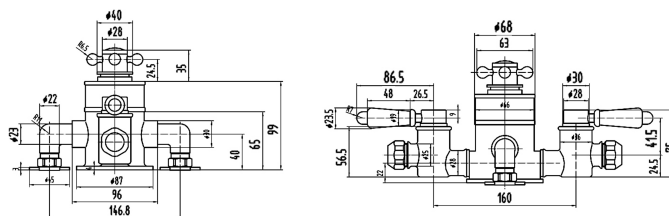

### Product Dimensions

Length (mm):	
Width (mm):	195
Height (mm):	332
Depth (mm):	135
Nett Weight (kg):	2.5

### Packaging Dimensions

Length (mm):	245
Width (mm):	215
Height (mm):	
Gross Weight (kg):	3

### Outer Box Dimensions (If Applicable)

Length (mm):	
Width (mm):	
Height (mm):	
Depth (mm):	
Gross Weight (kg):	
Barcode:	5055275868652

### Product Details

Country of Origin:	United Kingdom
Fitting Instruction:	No
Product Material:	Brass
Mount Type:	Wall
Outlet Elbow Supplied:	Not Applicable
Easy Clean:	Not Applicable
Head Included:	No
Handset Included:	No
Body Jets Included:	Not Applicable
No of Body Jets:	Not Applicable
Operating Pressure (bar):	0.1
Valve/Cartridge Type:	1/4 Turn Ceramic Disc
Flow Rates (L/min):	0.1 bar: 4.5    0.5 bar: 13    1 bar: 18.5    2 bar: 26    3 bar: 33
TMV2 Approved:	No    Approval No: N/A
TMV3 Approved:	No    Approval No: N/A
WRAS Approved:	No    Approval No: N/A
Head Function:	Not Applicable
Handset Function:	Not Applicable
Body Jet Info:	Not Applicable
Pipe Size:	15 mm (1/2" Bsp)
Pipe Centres:	150mm
Colour/Finish:	Chrome
Hose Included:	Not Applicable
No. of Outlets:	2