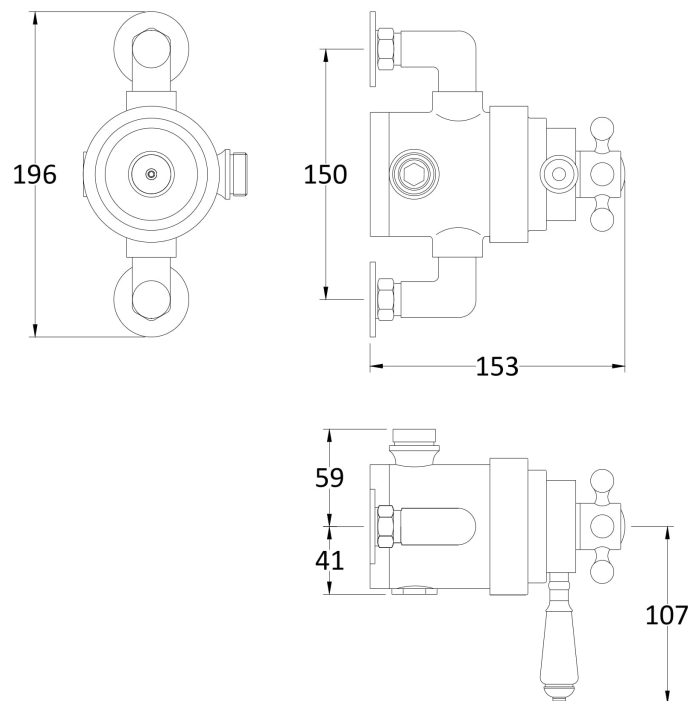

Sales Code: TSVT104

Description: Traditional Exposed Dual Shower Valve

Product Dimensions

Length (mm):	
Width (mm):	196
Height (mm):	166
Depth (mm):	153
Nett Weight (kg):	3.42

Packaging Dimensions

Length (mm):	240
Width (mm):	240
Height (mm):	
Gross Weight (kg):	3.44

Packaging Data

Box Colour:	White Cardboard Box
Box Qty:	2
Label Size:	100 x 50
Label Colour:	White Label
Label Qty:	2

Outer Box Dimensions (If Applicable)

Length (mm):	
Width (mm):	
Height (mm):	
Depth (mm):	
Gross Weight (kg):	
Barcode:	5056211804192

Product Details

Country of Origin:	United Kingdom
Fitting Instruction:	No
Product Material:	Brass
Mount Type:	Wall
Outlet Elbow Supplied:	No
Easy Clean:	Not Applicable
Head Included:	No
Handset Included:	No
Body Jets Included:	No
No of Body Jets:	Not Applicable
Operating Pressure (bar):	0.1
Valve/Cartridge Type:	
Flow Rates (L/min):	0.1 bar: 5.5 0.5 bar: 14.5 1 bar: 22 2 bar: 30 3 bar: 35
TMV2 Approved:	No Approval No: N/A
TMV3 Approved:	No Approval No: N/A
WRAS Approved:	No Approval No: N/A
Head Function:	Not Applicable
Handset Function:	Not Applicable
Body Jet Info:	Not Applicable
Pipe Size:	15 mm (1/2" Bsp)
Pipe Centres:	150
Colour/Finish:	Chrome
Hose Included:	Not Applicable
No. of Outlets:	1