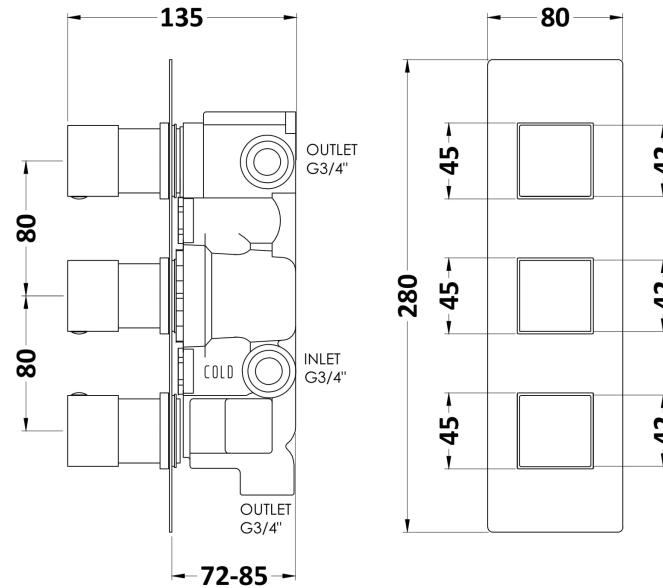

Sales Code: SQRTRO3

Description: Square Triple Shower Valve W/Diverter

Product Dimensions

Length (mm):	
Width (mm):	95
Height (mm):	280
Depth (mm):	136
Nett Weight (kg):	3.8

Packaging Dimensions

Length (mm):	320
Width (mm):	250
Height (mm):	
Gross Weight (kg):	3.8

Packaging Data

Box Colour:	White Cardboard Box
Box Qty:	1
Label Size:	100 x 50
Label Colour:	White Label
Label Qty:	1

Outer Box Dimensions (If Applicable)

Length (mm):	
Width (mm):	510
Height (mm):	500
Depth (mm):	355
Gross Weight (kg):	
Barcode:	5056211855125

Product Details

Country of Origin:	United Kingdom
Fitting Instruction:	No
Product Material:	Brass/ABS
Mount Type:	Wall
Outlet Elbow Supplied:	Not Applicable
Easy Clean:	Not Applicable
Headset Included:	No
Handset Included:	No
Body Jets Included:	Not Applicable
No of Body Jets:	Not Applicable
Operating Pressure (bar):	0.5
Valve/Cartridge Type:	1/4 Turn Ceramic Disc
Flow Rates (L/min):	0.1 bar: N/A 0.5 bar: 13 1 bar: 17 2 bar: 24 3 bar: 27
TMV2 Approved:	No Approval No: N/A
TMV3 Approved:	No Approval No: N/A
WRAS Approved:	No Approval No: N/A
Head Function:	Not Applicable
Handset Function:	Not Applicable
Body Jet Info:	Not Applicable
Pipe Size:	22 mm (3/4" Bsp)
Pipe Centres:	125mm
Colour/Finish:	Chrome
Hose Included:	Not Applicable
No. of Outlets:	3