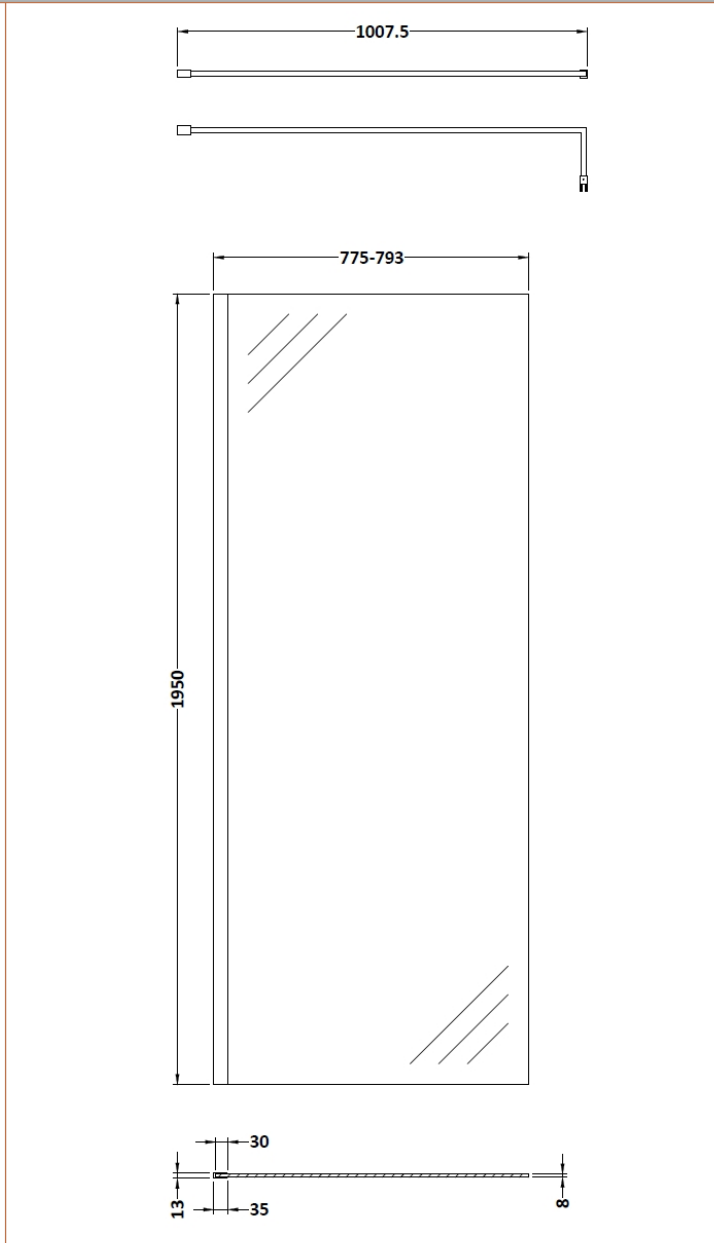

Sales Code: WRSB800

Description: Wetroom Screen 800 X1950mm

Product Dimensions

Height (mm):	1950
Width (mm):	800
Depth (mm):	14
Nett Weight (kg):	34.36

Packaging Dimensions

Height (mm):	65
Width (mm):	830
Length (mm):	2010
Gross Weight (kg):	34.36

Packaging Data

Box Colour:	Brown Cardboard Box - Printed
Box Qty:	1
Label Size:	100 x 50
Label Colour:	Not Applicable
Label Qty:	0

Outer Box Dimensions (If Applicable)

Height (mm):	
Width (mm):	
Depth (mm):	
Length (mm):	
Gross Weight (kg):	
Barcode:	5055369007448

Product Details

Country of Origin:	China
Fitting Instruction:	No
CE & UKCA:	Yes
Profile Material:	Aluminium
Profile Finish:	Polished Chrome
Adjustments (mm):	775mm-793mm
Entry Width (mm):	N/A
Swing In Dim (mm):	N/A
Swing Out Dim (mm):	N/A
Radius (mm):	Not Applicable
Glass Thickness (mm):	8
Easy Fit:	No
Easy Clean:	Yes
Handle Style:	Not Applicable
Handle Material:	Not Applicable
Enclosure Design:	Frameless
Wheel Type:	Not Applicable
Support Bar Included:	Support Bar Included
Extras:	None