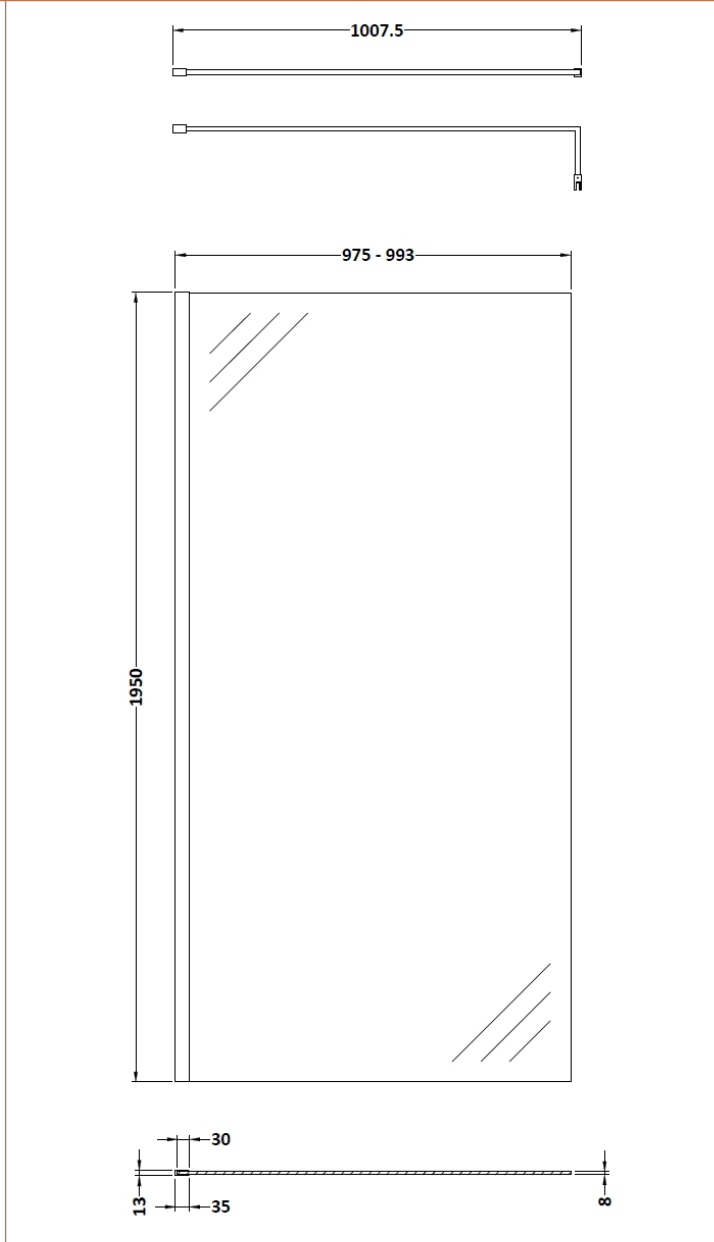

Sales Code: WRSB1000

Description: Wetroom Screen 1000 X1950mm

Product Dimensions

Height (mm):	1950
Width (mm):	1000
Depth (mm):	14
Nett Weight (kg):	42.4

Packaging Dimensions

Height (mm):	65
Width (mm):	1085
Length (mm):	2010
Gross Weight (kg):	42.4

Packaging Data

Box Colour:	Brown Cardboard Box - Printed
Box Qty:	1
Label Size:	100 x 50
Label Colour:	Not Applicable
Label Qty:	0

Outer Box Dimensions (If Applicable)

Height (mm):	
Width (mm):	
Depth (mm):	
Length (mm):	
Gross Weight (kg):	
Barcode:	5055369007462

Product Details

Country of Origin:	China
Fitting Instruction:	No
CE & UKCA:	Yes
Profile Material:	Aluminium
Profile Finish:	Polished Chrome
Adjustments (mm):	975mm-993mm
Entry Width (mm):	N/A
Swing In Dim (mm):	N/A
Swing Out Dim (mm):	N/A
Radius (mm):	Not Applicable
Glass Thickness (mm):	8
Easy Fit:	No
Easy Clean:	Yes
Handle Style:	Not Applicable
Handle Material:	Not Applicable
Enclosure Design:	Frameless
Wheel Type:	Not Applicable
Support Bar Included:	Support Bar Included
Extras:	None