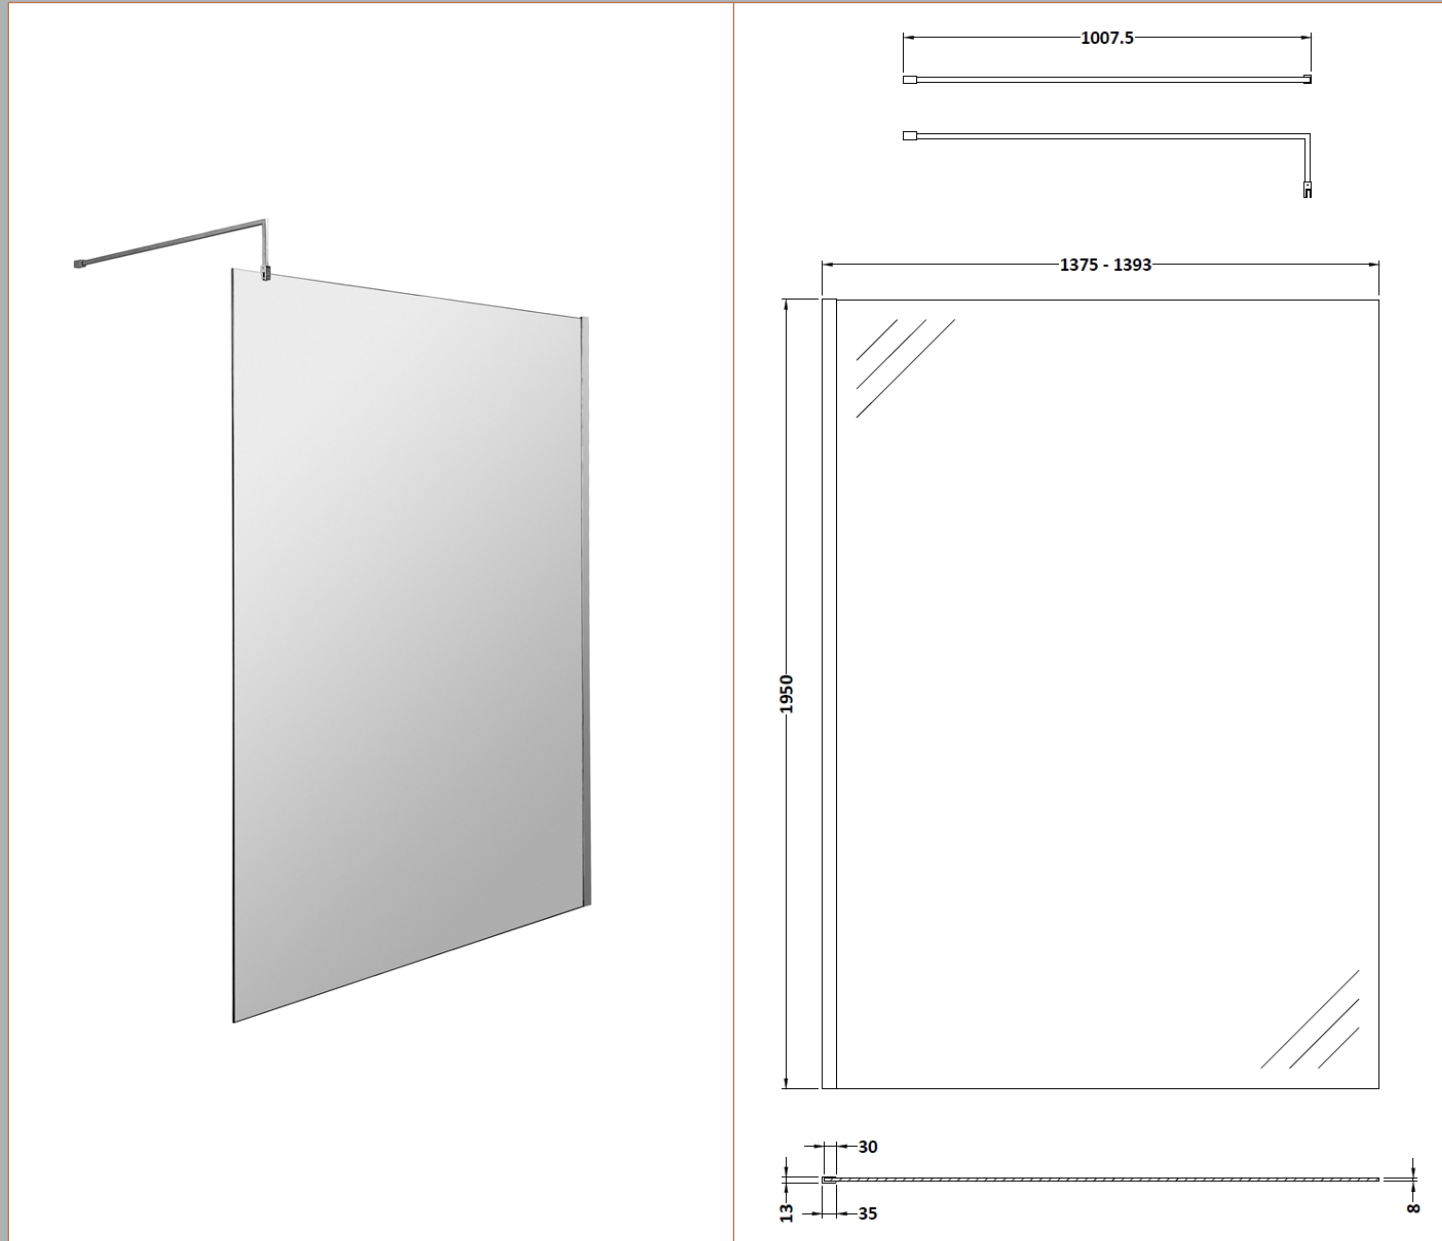

Sales Code: WRSB1400

Description: Wetroom Screen 1400 X1950mm

Product Dimensions

Height (mm):	1950
Width (mm):	1400
Depth (mm):	14
Nett Weight (kg):	58.3

Packaging Dimensions

Height (mm):	65
Width (mm):	1485
Length (mm):	2010
Gross Weight (kg):	58.3

Packaging Data

Box Colour:	Brown Cardboard Box - Printed
Box Qty:	1
Label Size:	100 x 50
Label Colour:	Not Applicable
Label Qty:	0

Outer Box Dimensions (If Applicable)

Height (mm):	
Width (mm):	
Depth (mm):	
Length (mm):	
Gross Weight (kg):	
Barcode:	5055369007486

Product Details

Country of Origin:	China
Fitting Instruction:	No
CE & UKCA:	Yes
Profile Material:	Aluminium
Profile Finish:	Polished Chrome
Adjustments (mm):	1375mm-1393mm
Entry Width (mm):	N/A
Swing In Dim (mm):	N/A
Swing Out Dim (mm):	N/A
Radius (mm):	Not Applicable
Glass Thickness (mm):	8
Easy Fit:	No
Easy Clean:	Yes
Handle Style:	Not Applicable
Handle Material:	Not Applicable
Enclosure Design:	Frameless
Wheel Type:	Not Applicable
Support Bar Included:	Support Bar Included
Extras:	None