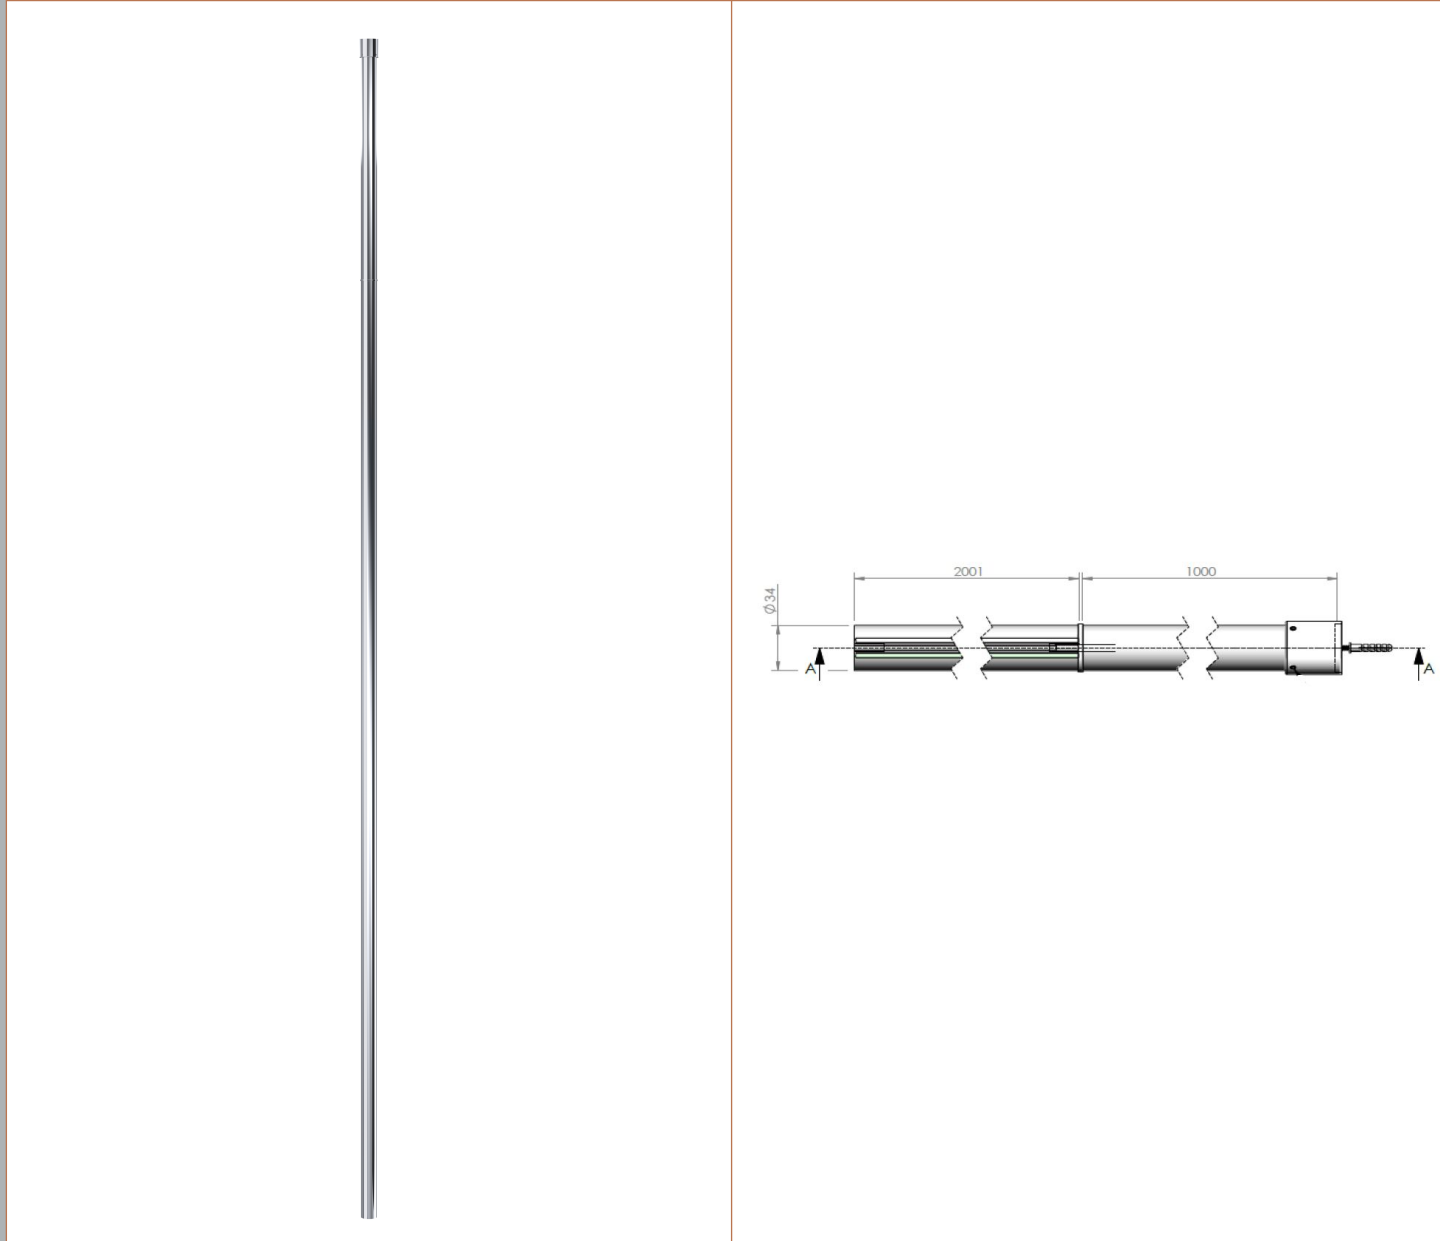

Sales Code: GPCP080

Description: 800 Wetroom Screen With Ceiling Poles

Packaging Details

Barcode: 5055275899151

Sales Code: WRSB800

Description: Wetroom Screen 800 X1950mm

Product Dimensions

Height (mm):	1950
Width (mm):	800
Depth (mm):	14
Nett Weight (kg):	34.36

Outer Box Dimensions (If Applicable)

Height (mm):	
Width (mm):	
Depth (mm):	
Length (mm):	
Gross Weight (kg):	
Barcode:	5055369007448

Product Details

Country of Origin:	China
Fitting Instruction:	No
CE & UKCA:	Yes
Profile Material:	Aluminium
Profile Finish:	Polished Chrome
Adjustments (mm):	775mm-793mm
Entry Width (mm):	N/A
Swing In Dim (mm):	N/A
Swing Out Dim (mm):	N/A
Radius (mm):	Not Applicable
Glass Thickness (mm):	8
Easy Fit:	No
Easy Clean:	Yes
Handle Style:	Not Applicable
Handle Material:	Not Applicable
Enclosure Design:	Frameless
Wheel Type:	Not Applicable
Support Bar Included:	Support Bar Included
Extras:	None

Sales Code: WRSF002

Description: 2/1M Wetroom Screen Ceiling Post Chrome

Product Dimensions

Height (mm):	3000
Width (mm):	34
Depth (mm):	34
Nett Weight (kg):	3

Packaging Dimensions

Height (mm):	2030
Width (mm):	80
Length (mm):	35
Gross Weight (kg):	3

Product Details

Country of Origin:	China
Fitting Instruction:	No
CE & UKCA:	N/A
Profile Material:	Aluminium
Profile Finish:	Polished Chrome
Adjustments (mm):	N/A
Entry Width (mm):	N/A
Swing In Dim (mm):	N/A
Swing Out Dim (mm):	N/A
Radius (mm):	Not Applicable
Glass Thickness (mm):	
Easy Fit:	Not Applicable
Easy Clean:	Not Applicable
Handle Style:	Not Applicable
Handle Material:	Not Applicable
Enclosure Design:	Not Applicable
Wheel Type:	Not Applicable
Support Bar Included:	Support Bar Not Included
Extras:	None