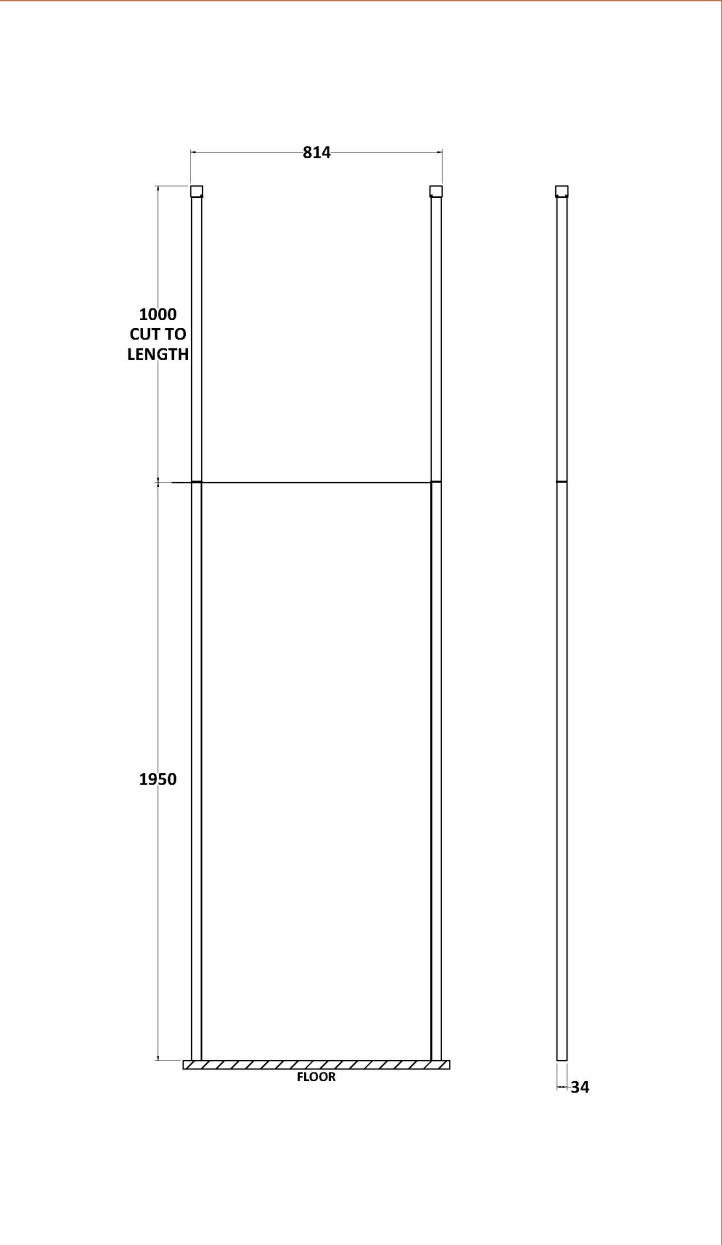

Sales Code: GPCP080

Description: 800 Wetroom Screen With Ceiling Poles

Packaging Details

Barcode: 5055275899151

Sales Code: WRSB800

Description: Wetroom Screen 800 X1950mm

Product Dimensions

Height (mm):	1950
Width (mm):	800
Depth (mm):	14
Nett Weight (kg):	34.36

Packaging Dimensions

Height (mm):	65
Width (mm):	830
Length (mm):	2010
Gross Weight (kg):	34.36

Packaging Data

Box Colour:	Brown Cardboard Box - Printed
Box Qty:	1
Label Size:	100 x 50
Label Colour:	Not Applicable
Label Qty:	0

Outer Box Dimensions (If Applicable)

Height (mm):	
Width (mm):	
Depth (mm):	
Length (mm):	
Gross Weight (kg):	
Barcode:	5055369007448

Product Details

Country of Origin:	China
Fitting Instruction:	No
CE & UKCA:	Yes
Profile Material:	Aluminium
Profile Finish:	Polished Chrome
Adjustments (mm):	775mm-793mm
Entry Width (mm):	N/A
Swing In Dim (mm):	N/A
Swing Out Dim (mm):	N/A
Radius (mm):	Not Applicable
Glass Thickness (mm):	8
Easy Fit:	No
Easy Clean:	Yes
Handle Style:	Not Applicable
Handle Material:	Not Applicable
Enclosure Design:	Frameless
Wheel Type:	Not Applicable
Support Bar Included:	Support Bar Included
Extras:	None

Sales Code: WRSF002

Description: 2/1M Wetroom Screen Ceiling Post Chrome

Product Dimensions

Height (mm):	3000
Width (mm):	34
Depth (mm):	34
Nett Weight (kg):	3

Packaging Dimensions

Height (mm):	2030
Width (mm):	80
Length (mm):	35
Gross Weight (kg):	3