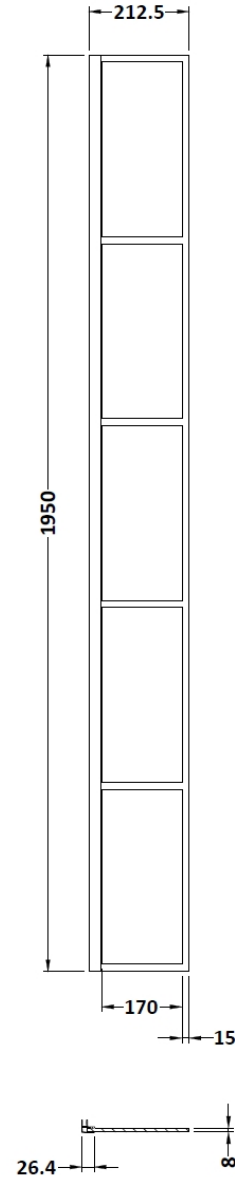

Sales Code: WRSF025

Description: Framed Wetroom Screen 250X1950x8mm

### Product Dimensions

Height (mm):	1950
Width (mm):	213
Depth (mm):	28
Nett Weight (kg):	9

### Packaging Dimensions

Height (mm):	60
Width (mm):	285
Length (mm):	2070
Gross Weight (kg):	9

### Outer Box Dimensions (If Applicable)

Height (mm):	
Width (mm):	
Depth (mm):	
Length (mm):	
Gross Weight (kg):	
Barcode:	5056211806875