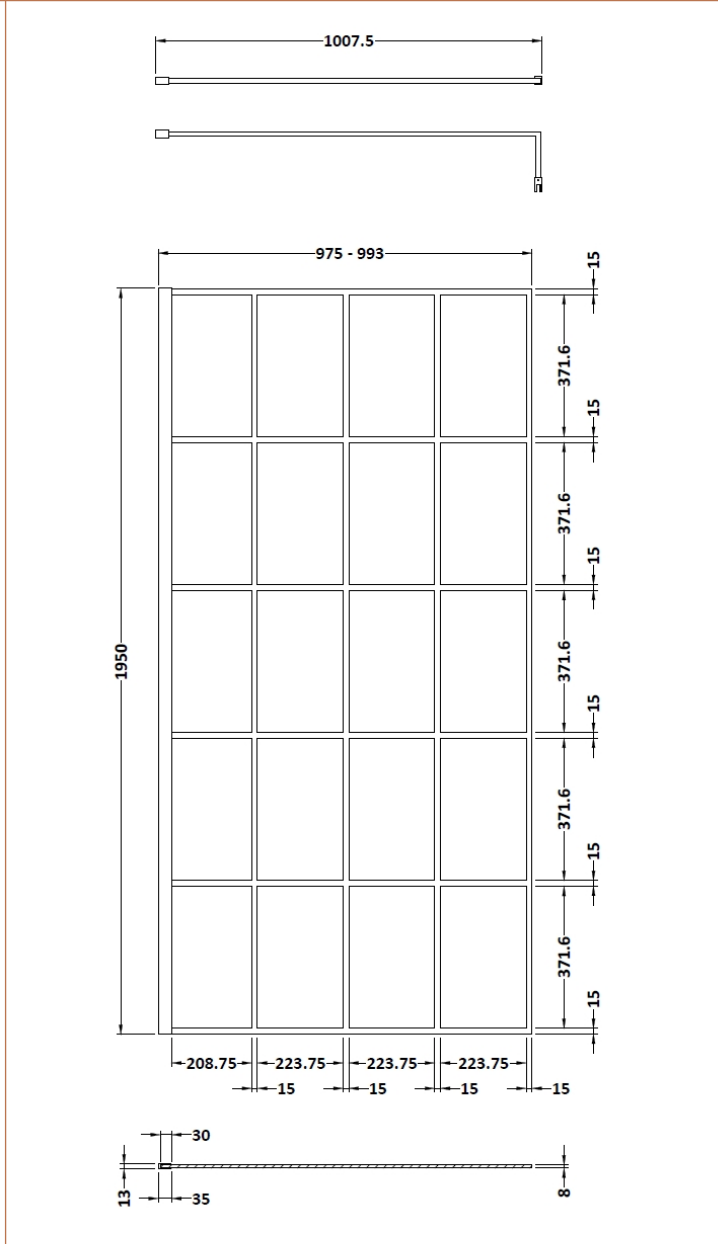

Sales Code: WRSF10

Description: Framed Wetroom Screen 1000X1950x8mm

### Product Dimensions

Height (mm):	1950
Width (mm):	1000
Depth (mm):	14
Nett Weight (kg):	44.8

### Packaging Dimensions

Height (mm):	60
Width (mm):	1050
Length (mm):	2070
Gross Weight (kg):	44.8

### Outer Box Dimensions (If Applicable)

Height (mm):	
Width (mm):	
Depth (mm):	
Length (mm):	
Gross Weight (kg):	
Barcode:	5056211806929