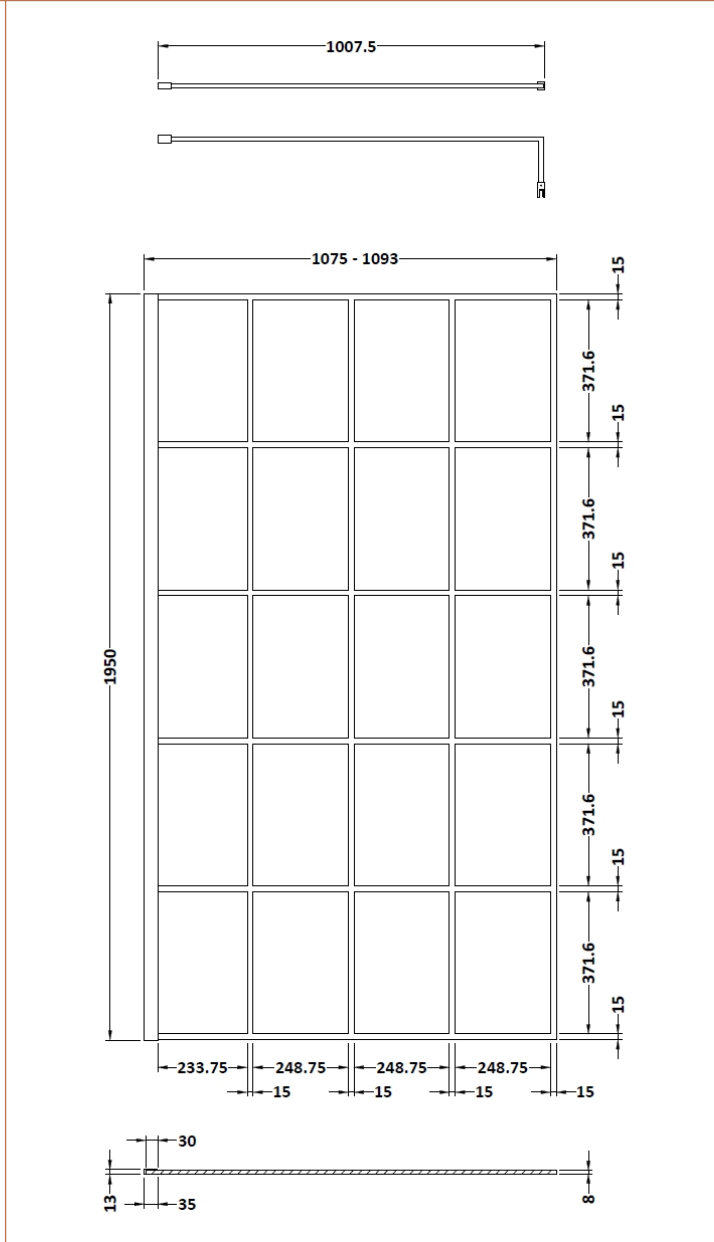

Sales Code: WRSF11

Description: Framed Wetroom Screen 1100X1950x8mm

**Product Dimensions**

Height (mm):	1950
Width (mm):	1100
Depth (mm):	14
Nett Weight (kg):	48.8

**Packaging Dimensions**

Height (mm):	60
Width (mm):	1150
Length (mm):	2070
Gross Weight (kg):	48.8

**Packaging Data**

Box Colour:	Brown Cardboard Box - Printed
Box Qty:	1
Label Size:	x
Label Colour:	Not Applicable
Label Qty:	0

**Outer Box Dimensions (If Applicable)**

Height (mm):	
Width (mm):	
Depth (mm):	
Length (mm):	
Gross Weight (kg):	
Barcode:	5056211806936

**Product Details**

Country of Origin:	China
Fitting Instruction:	No
CE & UKCA:	Yes
Profile Material:	Aluminium
Profile Finish:	Matt Black
Adjustments (mm):	980mm - 1100mm
Entry Width (mm):	N/A
Swing In Dim (mm):	N/A
Swing Out Dim (mm):	N/A
Radius (mm):	Not Applicable
Glass Thickness (mm):	8
Easy Fit:	No
Easy Clean:	Yes
Handle Style:	Not Applicable
Handle Material:	Not Applicable
Enclosure Design:	Frameless
Wheel Type:	Not Applicable
Support Bar Included:	Support Bar Included
Extras:	None