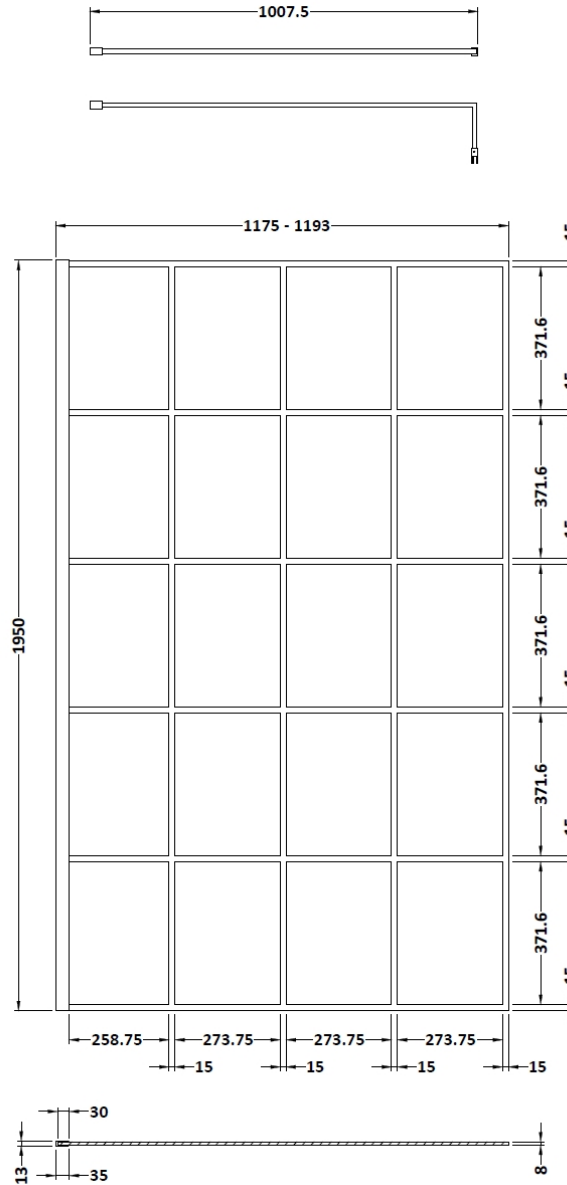

Sales Code: WRSF12

Description: Framed Wetroom Screen 1200X1950x8mm

Product Dimensions

Height (mm):	1950
Width (mm):	1200
Depth (mm):	14
Nett Weight (kg):	53.2

Packaging Dimensions

Height (mm):	60
Width (mm):	1250
Length (mm):	2070
Gross Weight (kg):	53.2

Packaging Data

Box Colour:	Brown Cardboard Box - Printed
Box Qty:	1
Label Size:	x
Label Colour:	Not Applicable
Label Qty:	0

Outer Box Dimensions (If Applicable)

Height (mm):	
Width (mm):	
Depth (mm):	
Length (mm):	
Gross Weight (kg):	
Barcode:	5056211806943

Product Details

Country of Origin:	China
Fitting Instruction:	No
CE & UKCA:	Yes
Profile Material:	Aluminium
Profile Finish:	Matt Black
Adjustments (mm):	1175mm - 1193mm
Entry Width (mm):	N/A
Swing In Dim (mm):	N/A
Swing Out Dim (mm):	N/A
Radius (mm):	Not Applicable
Glass Thickness (mm):	8
Easy Fit:	No
Easy Clean:	Yes
Handle Style:	Not Applicable
Handle Material:	Not Applicable
Enclosure Design:	Frameless
Wheel Type:	Not Applicable
Support Bar Included:	Support Bar Included
Extras:	None