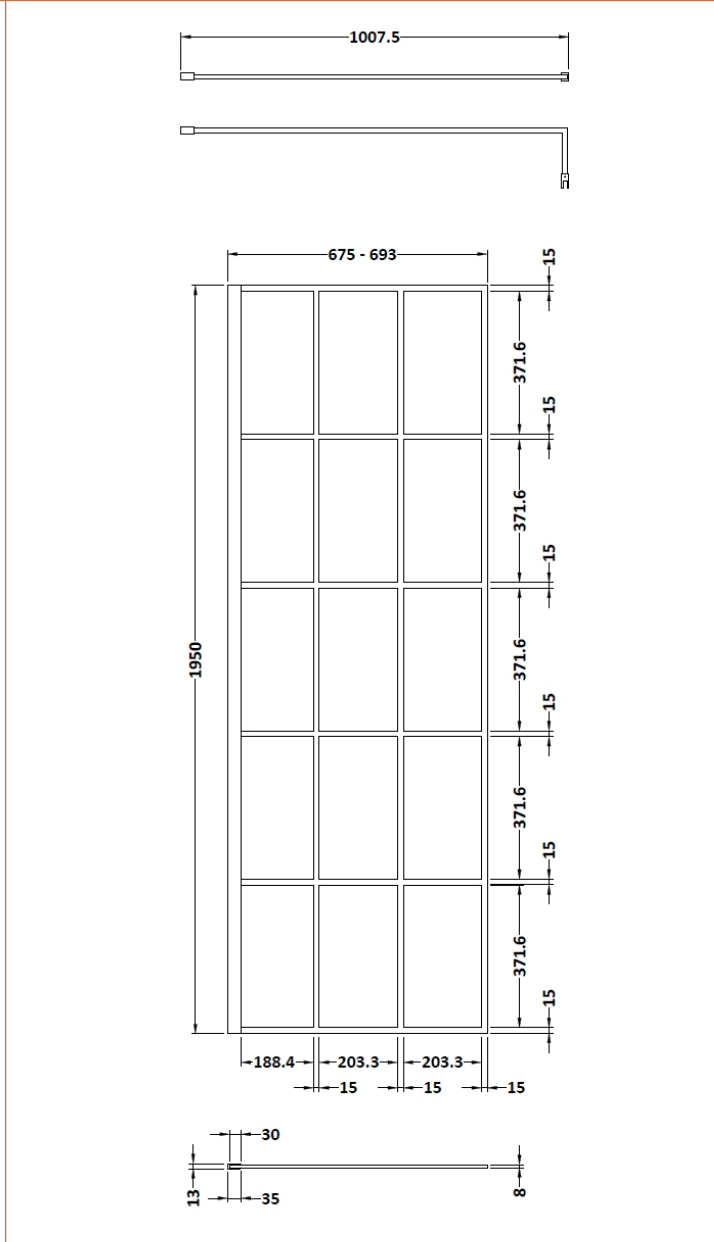

Sales Code: WRSF070

Description: Framed Wetroom Screen 700X1950x8mm

Product Dimensions

Height (mm):	1950
Width (mm):	700
Depth (mm):	14
Nett Weight (kg):	31.1

Packaging Dimensions

Height (mm):	60
Width (mm):	750
Length (mm):	2070
Gross Weight (kg):	31.1

Packaging Data

Box Colour:	Brown Cardboard Box - Printed
Box Qty:	1
Label Size:	x
Label Colour:	Not Applicable
Label Qty:	0

Outer Box Dimensions (If Applicable)

Height (mm):	
Width (mm):	
Depth (mm):	
Length (mm):	
Gross Weight (kg):	
Barcode:	5056211806882

Product Details

Country of Origin:	China
Fitting Instruction:	No
CE & UKCA:	Yes
Profile Material:	Aluminium
Profile Finish:	Matt Black
Adjustments (mm):	675mm - 693mm
Entry Width (mm):	N/A
Swing In Dim (mm):	N/A
Swing Out Dim (mm):	N/A
Radius (mm):	Not Applicable
Glass Thickness (mm):	8
Easy Fit:	No
Easy Clean:	Yes
Handle Style:	Not Applicable
Handle Material:	Not Applicable
Enclosure Design:	Frameless
Wheel Type:	Not Applicable
Support Bar Included:	Support Bar Included
Extras:	None