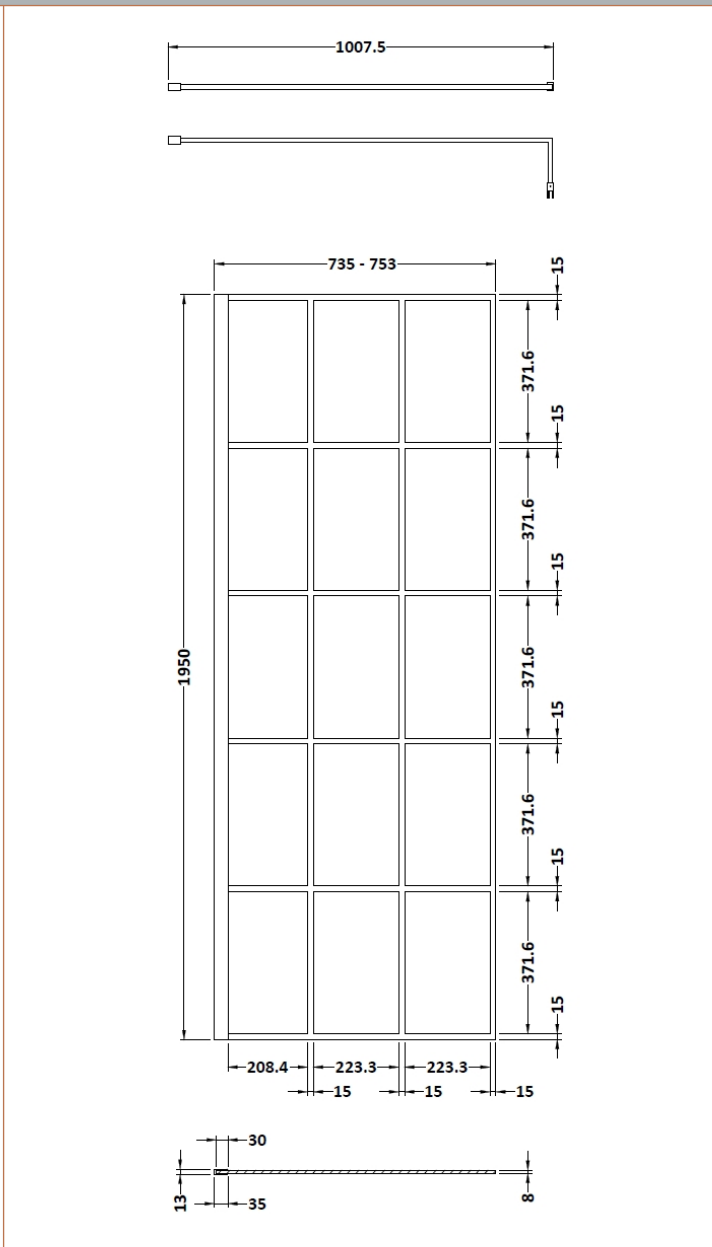

Sales Code: WRSF076

Description: Framed Wetroom Screen 760X1950x8mm

**Product Dimensions**

Height (mm):	1950
Width (mm):	760
Depth (mm):	14
Nett Weight (kg):	34.2

**Packaging Dimensions**

Height (mm):	60
Width (mm):	810
Length (mm):	2070
Gross Weight (kg):	34.2

**Packaging Data**

Box Colour:	Brown Cardboard Box - Printed
Box Qty:	1
Label Size:	x
Label Colour:	Not Applicable
Label Qty:	0

**Outer Box Dimensions (If Applicable)**

Height (mm):	
Width (mm):	
Depth (mm):	
Length (mm):	
Gross Weight (kg):	
Barcode:	5056211806899

**Product Details**

Country of Origin:	China
Fitting Instruction:	No
CE & UKCA:	Yes
Profile Material:	Aluminium
Profile Finish:	Matt Black
Adjustments (mm):	735mm - 753mm
Entry Width (mm):	N/A
Swing In Dim (mm):	N/A
Swing Out Dim (mm):	N/A
Radius (mm):	Not Applicable
Glass Thickness (mm):	8
Easy Fit:	No
Easy Clean:	Yes
Handle Style:	Not Applicable
Handle Material:	Not Applicable
Enclosure Design:	Frameless
Wheel Type:	Not Applicable
Support Bar Included:	Support Bar Included
Extras:	None