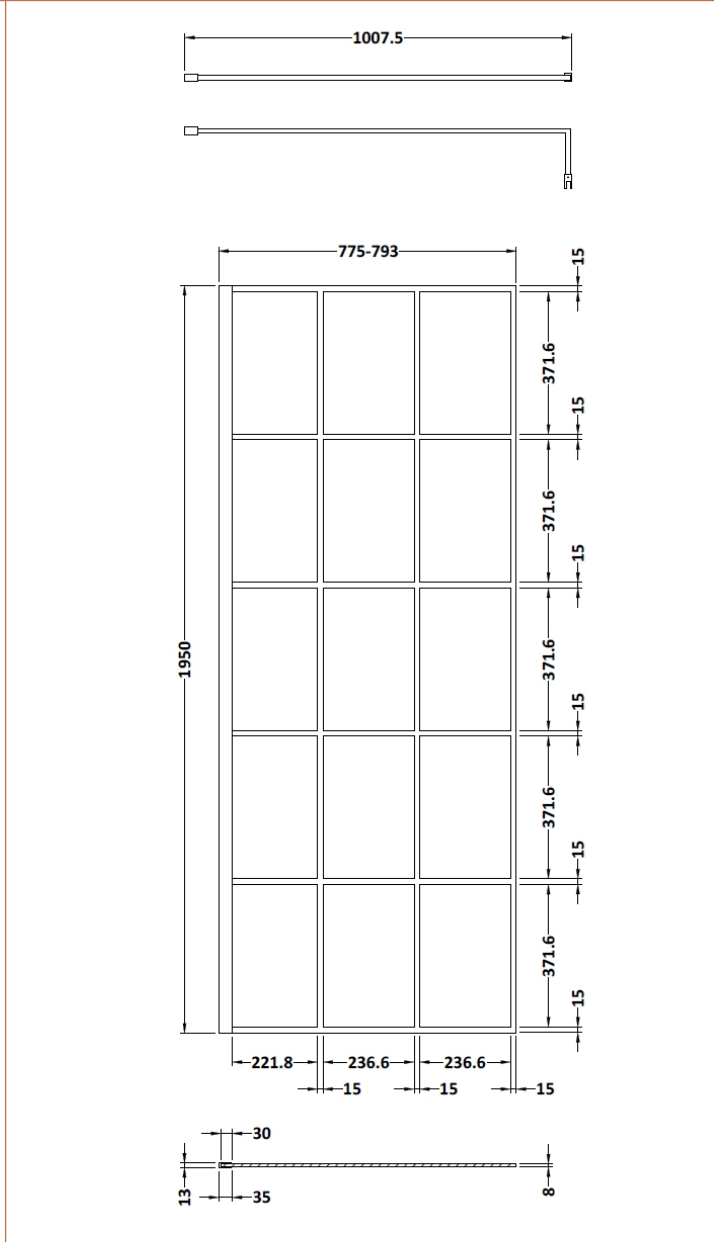

Sales Code: WRSF080

Description: Framed Wetroom Screen 800X1950x8mm

### Product Dimensions

Height (mm):	1950
Width (mm):	800
Depth (mm):	14
Nett Weight (kg):	35.9

### Packaging Dimensions

Height (mm):	60
Width (mm):	850
Length (mm):	2070
Gross Weight (kg):	35.9

### Outer Box Dimensions (If Applicable)

Height (mm):	
Width (mm):	
Depth (mm):	
Length (mm):	
Gross Weight (kg):	
Barcode:	5056211806905