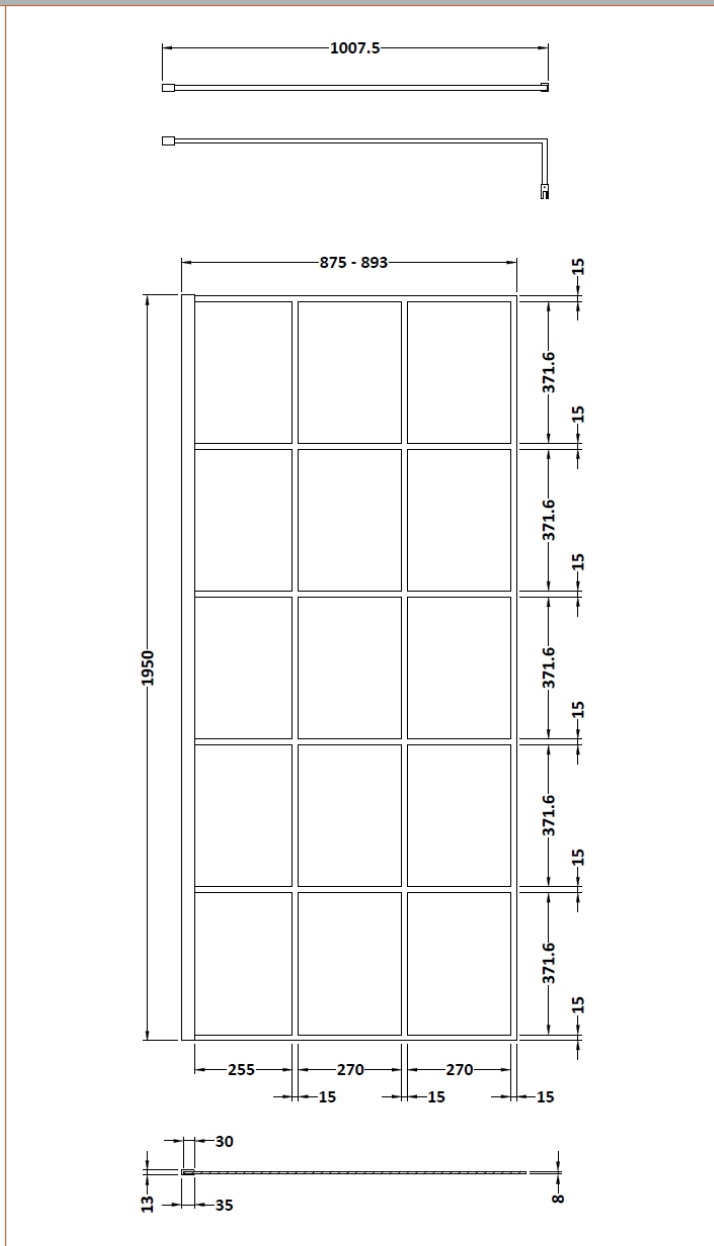

Sales Code: WRSF090

Description: Framed Wetroom Screen 900X1950x8mm

Product Dimensions

Height (mm):	1950
Width (mm):	900
Depth (mm):	14
Nett Weight (kg):	40.3

Packaging Dimensions

Height (mm):	60
Width (mm):	950
Length (mm):	2070
Gross Weight (kg):	40.3

Packaging Data

Box Colour:	Brown Cardboard Box - Printed
Box Qty:	1
Label Size:	x
Label Colour:	Not Applicable
Label Qty:	0

Outer Box Dimensions (If Applicable)

Height (mm):	
Width (mm):	
Depth (mm):	
Length (mm):	
Gross Weight (kg):	
Barcode:	5056211806912

Product Details

Country of Origin:	China
Fitting Instruction:	No
CE & UKCA:	Yes
Profile Material:	Aluminium
Profile Finish:	Matt Black
Adjustments (mm):	875mm - 893mm
Entry Width (mm):	N/A
Swing In Dim (mm):	N/A
Swing Out Dim (mm):	N/A
Radius (mm):	Not Applicable
Glass Thickness (mm):	8
Easy Fit:	No
Easy Clean:	Yes
Handle Style:	Not Applicable
Handle Material:	Not Applicable
Enclosure Design:	Frameless
Wheel Type:	Not Applicable
Support Bar Included:	Support Bar Included
Extras:	None