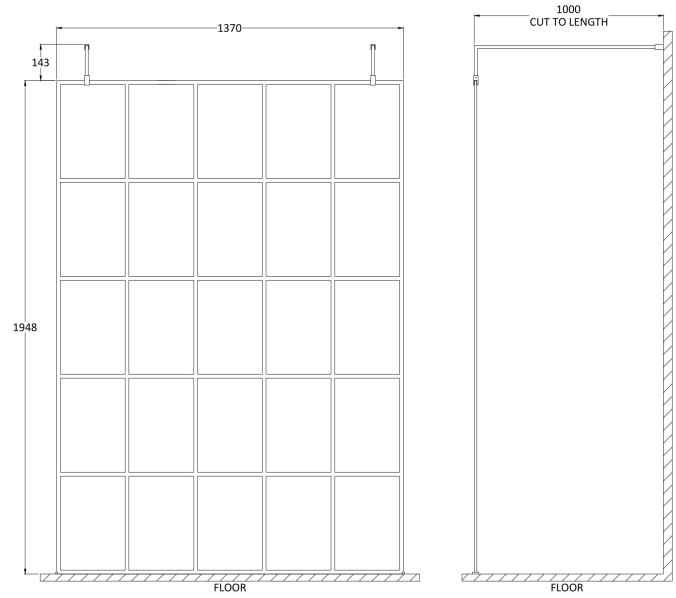

### Packaging Details

Barcode: 5056211852162

Sales Code: WRSF14

Description: Framed Wetroom Screen 1400X1950x8mm

**Product Dimensions**

Height (mm):	1950
Width (mm):	1400
Depth (mm):	14
Nett Weight (kg):	62.7

**Packaging Dimensions**

Height (mm):	60
Width (mm):	1450
Length (mm):	2070
Gross Weight (kg):	62.7

**Packaging Data**

Box Colour:	Brown Cardboard Box - Printed
Box Qty:	1
Label Size:	x
Label Colour:	Not Applicable
Label Qty:	0

### Product Dimensions

Height (mm):	15
Width (mm):	150
Depth (mm):	1000
Nett Weight (kg):	0.67

### Packaging Dimensions

Height (mm):	35
Width (mm):	160
Length (mm):	1020
Gross Weight (kg):	0.7