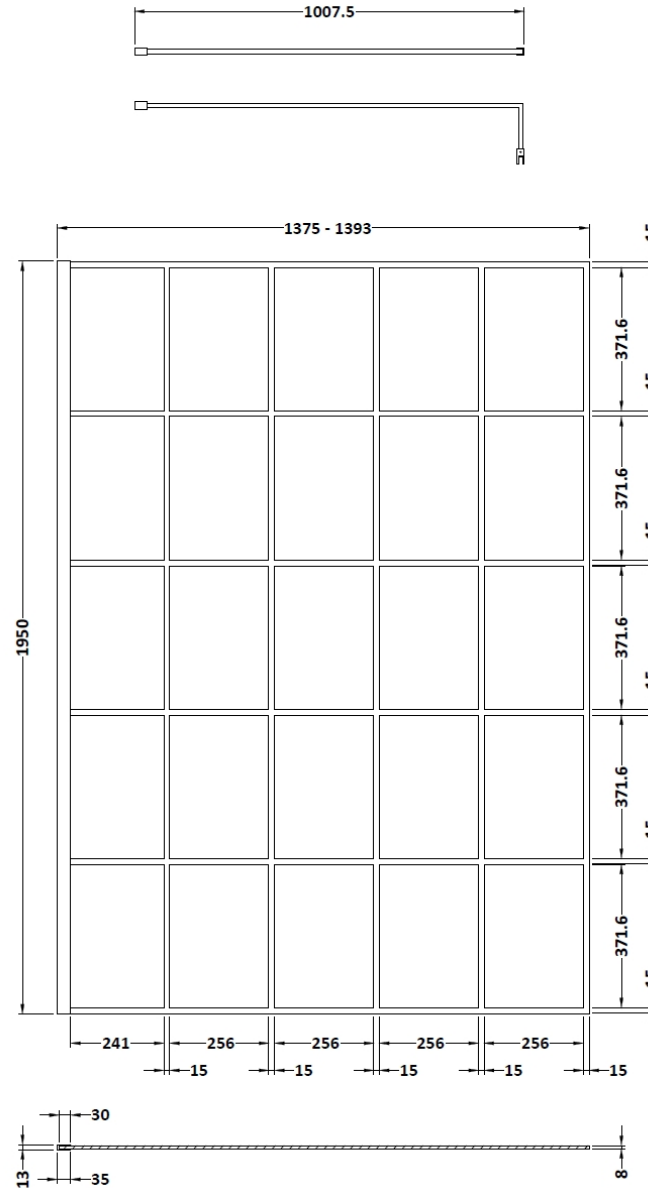

### Packaging Details

Barcode: 5056211852162

Sales Code: WRSF14

Description: Framed Wetroom Screen 1400X1950x8mm

**Product Dimensions**

Height (mm):	1950
Width (mm):	1400
Depth (mm):	14
Nett Weight (kg):	62.7

**Packaging Dimensions**

Height (mm):	60
Width (mm):	1450
Length (mm):	2070
Gross Weight (kg):	62.7

**Packaging Data**

Box Colour:	Brown Cardboard Box - Printed
Box Qty:	1
Label Size:	x
Label Colour:	Not Applicable
Label Qty:	0

### Product Dimensions

Height (mm):	15
Width (mm):	150
Depth (mm):	1000
Nett Weight (kg):	0.67

### Packaging Dimensions

Height (mm):	35
Width (mm):	160
Length (mm):	1020
Gross Weight (kg):	0.7