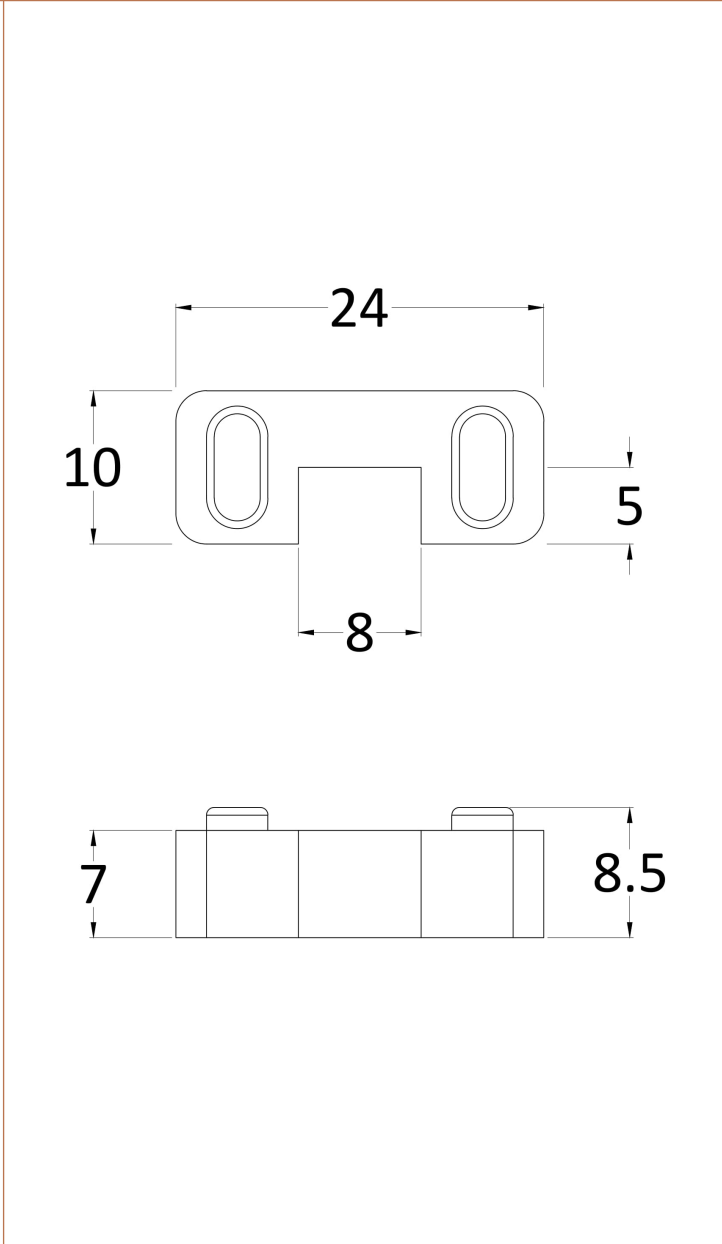

Sales Code: WRSF007

Description: Wetroom Horseshoe Support Foot Black

Product Dimensions

Height (mm):	9
Width (mm):	24
Depth (mm):	10
Nett Weight (kg):	0.16

Packaging Dimensions

Height (mm):	45
Width (mm):	30
Length (mm):	44
Gross Weight (kg):	0.16

Packaging Data

Box Colour:	White Cardboard Box
Box Qty:	1
Label Size:	100 x 50
Label Colour:	White Label
Label Qty:	1

Outer Box Dimensions (If Applicable)

Height (mm):	360
Width (mm):	270
Depth (mm):	
Length (mm):	
Gross Weight (kg):	
Barcode:	5056211850625

Product Details

Country of Origin:	China
Fitting Instruction:	No
CE & UKCA:	N/A
Profile Material:	Brass
Profile Finish:	Matt Black
Adjustments (mm):	N/A
Entry Width (mm):	N/A
Swing In Dim (mm):	N/A
Swing Out Dim (mm):	N/A
Radius (mm):	Not Applicable
Glass Thickness (mm):	
Easy Fit:	Not Applicable
Easy Clean:	Not Applicable
Handle Style:	Not Applicable
Handle Material:	Not Applicable
Enclosure Design:	Not Applicable
Wheel Type:	Not Applicable
Support Bar Included:	Support Bar Not Included
Extras:	None