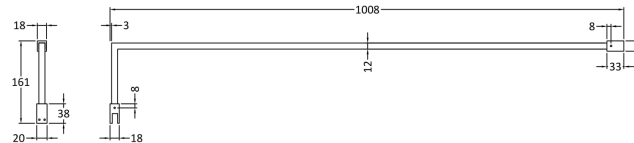

Packaging Dimensions

Height (mm):	60
Width (mm):	750
Length (mm):	2070
Gross Weight (kg):	31.1

Packaging Data

Box Colour:	Brown Cardboard Box - Printed
Box Qty:	1
Label Size:	x
Label Colour:	Not Applicable
Label Qty:	0

Outer Box Dimensions (If Applicable)

Height (mm):	
Width (mm):	
Depth (mm):	
Length (mm):	
Gross Weight (kg):	
Barcode:	5056211806882

Product Details

Country of Origin:	China
Fitting Instruction:	No
CE & UKCA:	Yes
Profile Material:	Aluminium
Profile Finish:	Matt Black
Adjustments (mm):	675mm - 693mm
Entry Width (mm):	N/A
Swing In Dim (mm):	N/A
Swing Out Dim (mm):	N/A
Radius (mm):	Not Applicable
Glass Thickness (mm):	8
Easy Fit:	No
Easy Clean:	Yes
Handle Style:	Not Applicable
Handle Material:	Not Applicable
Enclosure Design:	Frameless
Wheel Type:	Not Applicable
Support Bar Included:	Support Bar Included
Extras:	None

Sales Code: FIX024

Description: Wetroom Screen Support Arm Black

Product Dimensions

Height (mm):	15
Width (mm):	150
Depth (mm):	1000
Nett Weight (kg):	0.67

Packaging Dimensions

Height (mm):	35
Width (mm):	160
Length (mm):	1020
Gross Weight (kg):	0.7

Packaging Data

Box Colour:	Brown Cardboard Box
Box Qty:	1
Label Size:	100 x 50
Label Colour:	White Label
Label Qty:	1

Outer Box Dimensions (If Applicable)

Height (mm):	
Width (mm):	
Depth (mm):	
Length (mm):	
Gross Weight (kg):	
Barcode:	5056211847342