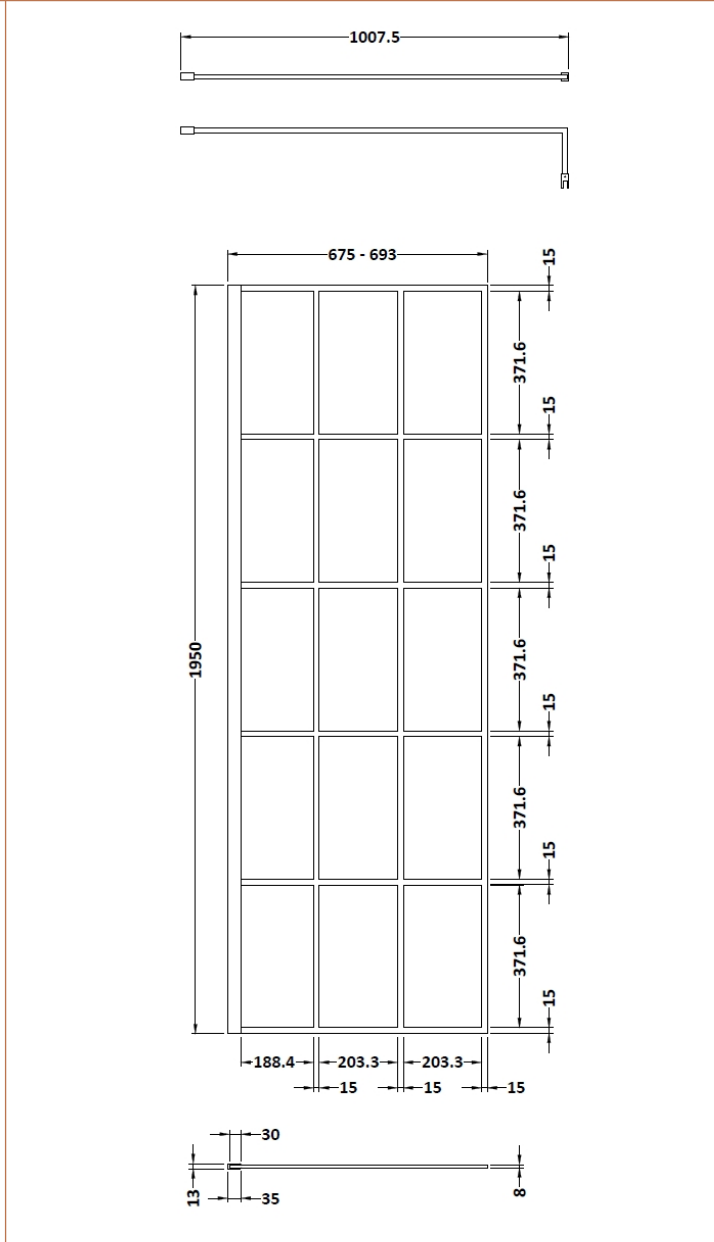

Sales Code: BFAF070

Description: Frame 700 Screen With Arms And Feet

Packaging Details

Barcode: 5056211852094

Sales Code: WRSF070

Description: Framed Wetroom Screen 700X1950x8mm

Product Dimensions

Height (mm):	1950
Width (mm):	700
Depth (mm):	14
Nett Weight (kg):	31.1

Packaging Dimensions

Height (mm):	60
Width (mm):	750
Length (mm):	2070
Gross Weight (kg):	31.1

Packaging Data

Box Colour:	Brown Cardboard Box - Printed
Box Qty:	1
Label Size:	x
Label Colour:	Not Applicable
Label Qty:	0

Outer Box Dimensions (If Applicable)

Height (mm):	
Width (mm):	
Depth (mm):	
Length (mm):	
Gross Weight (kg):	
Barcode:	5056211806882

Product Details

Country of Origin:	China
Fitting Instruction:	No
CE & UKCA:	Yes
Profile Material:	Aluminium
Profile Finish:	Matt Black
Adjustments (mm):	675mm - 693mm
Entry Width (mm):	N/A
Swing In Dim (mm):	N/A
Swing Out Dim (mm):	N/A
Radius (mm):	Not Applicable
Glass Thickness (mm):	8
Easy Fit:	No
Easy Clean:	Yes
Handle Style:	Not Applicable
Handle Material:	Not Applicable
Enclosure Design:	Frameless
Wheel Type:	Not Applicable
Support Bar Included:	Support Bar Included
Extras:	None

Sales Code: FIX024

Description: Wetroom Screen Support Arm Black

Product Dimensions

Height (mm):	15
Width (mm):	150
Depth (mm):	1000
Nett Weight (kg):	0.67

Packaging Dimensions

Height (mm):	35
Width (mm):	160
Length (mm):	1020
Gross Weight (kg):	0.7