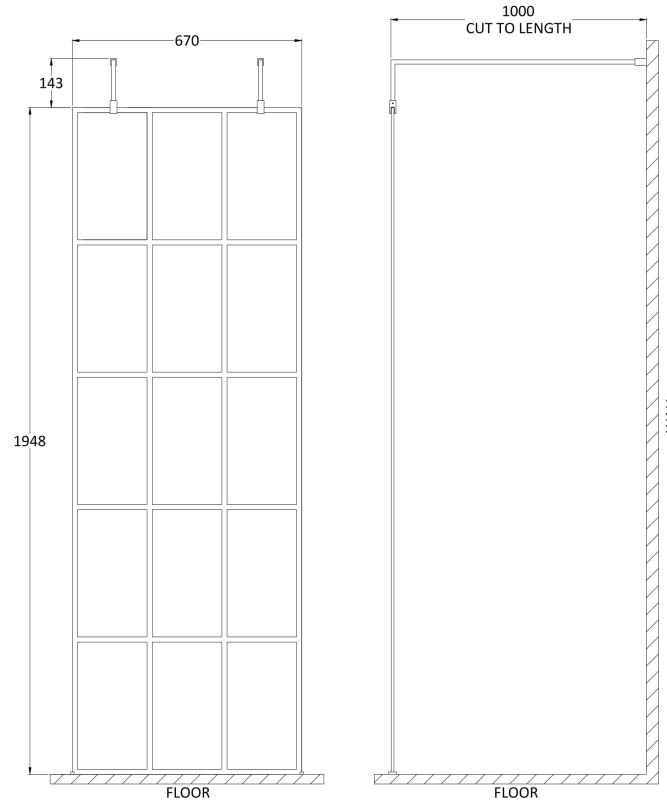

Sales Code: BFAF070

Description: Frame 700 Screen With Arms And Feet

Packaging Details

Barcode: 5056211852094

Sales Code: WRSF070

Description: Framed Wetroom Screen 700X1950x8mm

Product Dimensions

Height (mm):	1950
Width (mm):	700
Depth (mm):	14
Nett Weight (kg):	31.1

Packaging Dimensions

Height (mm):	60
Width (mm):	750
Length (mm):	2070
Gross Weight (kg):	31.1

Packaging Data

Box Colour:	Brown Cardboard Box - Printed
Box Qty:	1
Label Size:	x
Label Colour:	Not Applicable
Label Qty:	0

Outer Box Dimensions (If Applicable)

Height (mm):	
Width (mm):	
Depth (mm):	
Length (mm):	
Gross Weight (kg):	
Barcode:	5056211806882

Product Details

Country of Origin:	China
Fitting Instruction:	No
CE & UKCA:	Yes
Profile Material:	Aluminium
Profile Finish:	Matt Black
Adjustments (mm):	675mm - 693mm
Entry Width (mm):	N/A
Swing In Dim (mm):	N/A
Swing Out Dim (mm):	N/A
Radius (mm):	Not Applicable
Glass Thickness (mm):	8
Easy Fit:	No
Easy Clean:	Yes
Handle Style:	Not Applicable
Handle Material:	Not Applicable
Enclosure Design:	Frameless
Wheel Type:	Not Applicable
Support Bar Included:	Support Bar Included
Extras:	None

Sales Code: FIX024

Description: Wetroom Screen Support Arm Black

Product Dimensions

Height (mm):	15
Width (mm):	150
Depth (mm):	1000
Nett Weight (kg):	0.67

Packaging Dimensions

Height (mm):	35
Width (mm):	160
Length (mm):	1020
Gross Weight (kg):	0.7