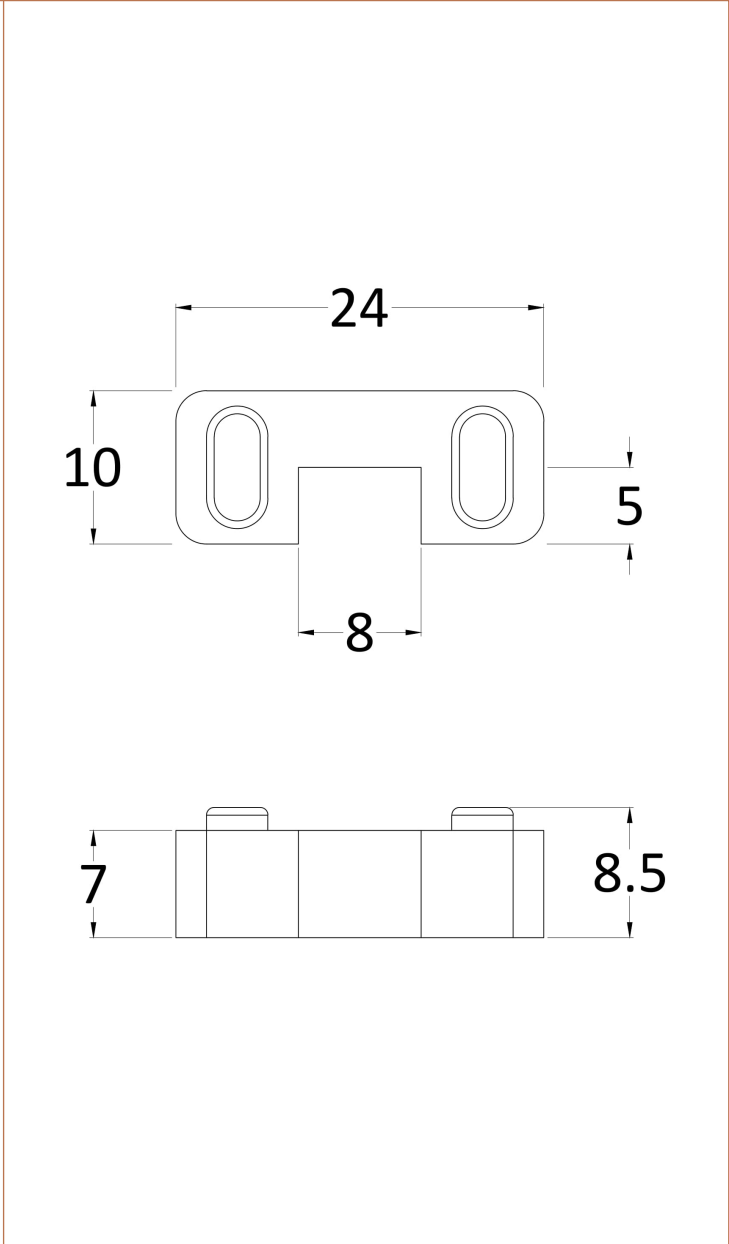

Sales Code: WRSF007

Description: Wetroom Horseshoe Support Foot Black

Product Dimensions

Height (mm):	9
Width (mm):	24
Depth (mm):	10
Nett Weight (kg):	0.16

Packaging Dimensions

Height (mm):	45
Width (mm):	30
Length (mm):	44
Gross Weight (kg):	0.16

Packaging Data

Box Colour:	White Cardboard Box
Box Qty:	1
Label Size:	100 x 50
Label Colour:	White Label
Label Qty:	1

Outer Box Dimensions (If Applicable)

Height (mm):	360
Width (mm):	270
Depth (mm):	
Length (mm):	
Gross Weight (kg):	
Barcode:	5056211850625

Product Details

Country of Origin:	China
Fitting Instruction:	No
CE & UKCA:	N/A
Profile Material:	Brass
Profile Finish:	Matt Black
Adjustments (mm):	N/A
Entry Width (mm):	N/A
Swing In Dim (mm):	N/A
Swing Out Dim (mm):	N/A
Radius (mm):	Not Applicable
Glass Thickness (mm):	
Easy Fit:	Not Applicable
Easy Clean:	Not Applicable
Handle Style:	Not Applicable
Handle Material:	Not Applicable
Enclosure Design:	Not Applicable
Wheel Type:	Not Applicable
Support Bar Included:	Support Bar Not Included
Extras:	None