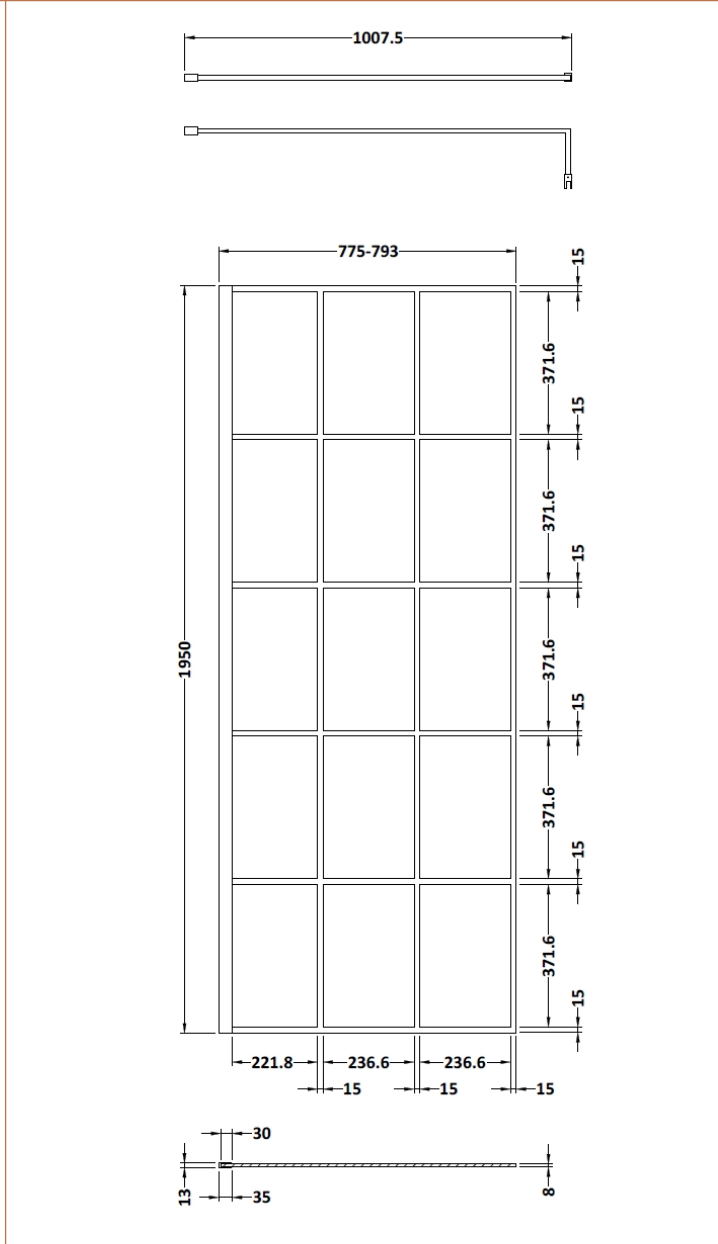

Sales Code: BFAF080

Description: Frame 800 Screen With Arms And Feet

Packaging Details

Barcode: 5056211852117

Sales Code: WRSF080

Description: Framed Wetroom Screen 800X1950x8mm

Product Dimensions

Height (mm):	1950
Width (mm):	800
Depth (mm):	14
Nett Weight (kg):	35.9

Packaging Dimensions

Height (mm):	60
Width (mm):	850
Length (mm):	2070
Gross Weight (kg):	35.9

Packaging Data

Box Colour:	Brown Cardboard Box - Printed
Box Qty:	1
Label Size:	x
Label Colour:	Not Applicable
Label Qty:	0

Outer Box Dimensions (If Applicable)

Height (mm):	
Width (mm):	
Depth (mm):	
Length (mm):	
Gross Weight (kg):	
Barcode:	5056211806905

Product Details

Country of Origin:	China
Fitting Instruction:	No
CE & UKCA:	Yes
Profile Material:	Aluminium
Profile Finish:	Matt Black
Adjustments (mm):	775mm - 793mm
Entry Width (mm):	N/A
Swing In Dim (mm):	N/A
Swing Out Dim (mm):	N/A
Radius (mm):	Not Applicable
Glass Thickness (mm):	8
Easy Fit:	No
Easy Clean:	Yes
Handle Style:	Not Applicable
Handle Material:	Not Applicable
Enclosure Design:	Frameless
Wheel Type:	Not Applicable
Support Bar Included:	Support Bar Included
Extras:	None

Sales Code: FIX024

Description: Wetroom Screen Support Arm Black

Product Dimensions

Height (mm):	15
Width (mm):	150
Depth (mm):	1000
Nett Weight (kg):	0.67

Packaging Dimensions

Height (mm):	35
Width (mm):	160
Length (mm):	1020
Gross Weight (kg):	0.7