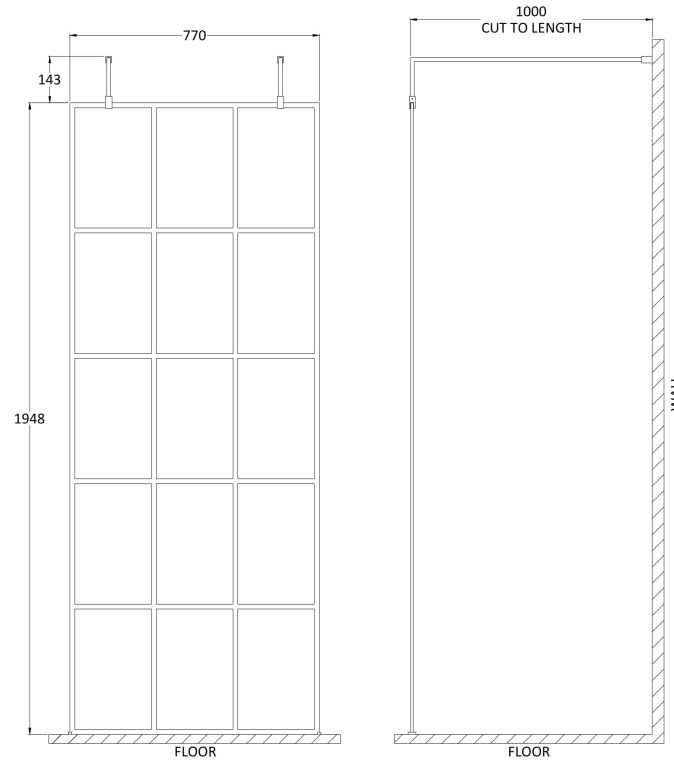

Sales Code: BFAF080

Description: Frame 800 Screen With Arms And Feet

Packaging Details

Barcode: 5056211852117

Sales Code: WRSF080

Description: Framed Wetroom Screen 800X1950x8mm

Product Dimensions

Height (mm):	1950
Width (mm):	800
Depth (mm):	14
Nett Weight (kg):	35.9

Packaging Dimensions

Height (mm):	60
Width (mm):	850
Length (mm):	2070
Gross Weight (kg):	35.9

Packaging Data

Box Colour:	Brown Cardboard Box - Printed
Box Qty:	1
Label Size:	x
Label Colour:	Not Applicable
Label Qty:	0

Outer Box Dimensions (If Applicable)

Height (mm):	
Width (mm):	
Depth (mm):	
Length (mm):	
Gross Weight (kg):	
Barcode:	5056211806905

Product Details

Country of Origin:	China
Fitting Instruction:	No
CE & UKCA:	Yes
Profile Material:	Aluminium
Profile Finish:	Matt Black
Adjustments (mm):	775mm - 793mm
Entry Width (mm):	N/A
Swing In Dim (mm):	N/A
Swing Out Dim (mm):	N/A
Radius (mm):	Not Applicable
Glass Thickness (mm):	8
Easy Fit:	No
Easy Clean:	Yes
Handle Style:	Not Applicable
Handle Material:	Not Applicable
Enclosure Design:	Frameless
Wheel Type:	Not Applicable
Support Bar Included:	Support Bar Included
Extras:	None

Sales Code: FIX024

Description: Wetroom Screen Support Arm Black

Product Dimensions

Height (mm):	15
Width (mm):	150
Depth (mm):	1000
Nett Weight (kg):	0.67

Packaging Dimensions

Height (mm):	35
Width (mm):	160
Length (mm):	1020
Gross Weight (kg):	0.7