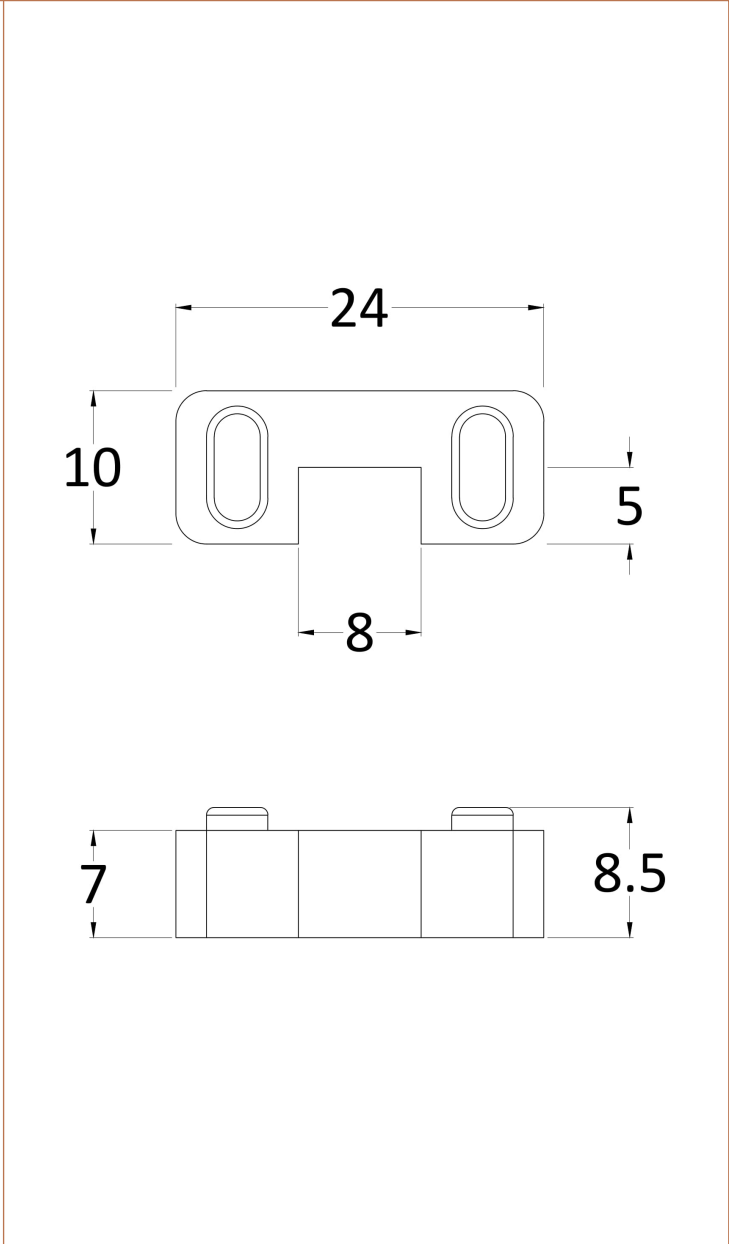

Sales Code: WRSF007

Description: Wetroom Horseshoe Support Foot Black

Product Dimensions	
Height (mm):	9
Width (mm):	24
Depth (mm):	10
Nett Weight (kg):	0.16
Packaging Dimensions	
Height (mm):	45
Width (mm):	30
Length (mm):	44
Gross Weight (kg):	0.16
Packaging Data	
Box Colour:	White Cardboard Box
Box Qty:	1
Label Size:	100 x 50
Label Colour:	White Label
Label Qty:	1
Outer Box Dimensions (If Applicable)	
Height (mm):	360
Width (mm):	270
Depth (mm):	
Length (mm):	
Gross Weight (kg):	
Barcode:	5056211850625
Product Details	
Country of Origin:	China
Fitting Instruction:	No
CE & UKCA:	N/A
Profile Material:	Brass
Profile Finish:	Matt Black
Adjustments (mm):	N/A
Entry Width (mm):	N/A
Swing In Dim (mm):	N/A
Swing Out Dim (mm):	N/A
Radius (mm):	Not Applicable
Glass Thickness (mm):	
Easy Fit:	Not Applicable
Easy Clean:	Not Applicable
Handle Style:	Not Applicable
Handle Material:	Not Applicable
Enclosure Design:	Not Applicable
Wheel Type:	Not Applicable
Support Bar Included:	Support Bar Not Included
Extras:	None