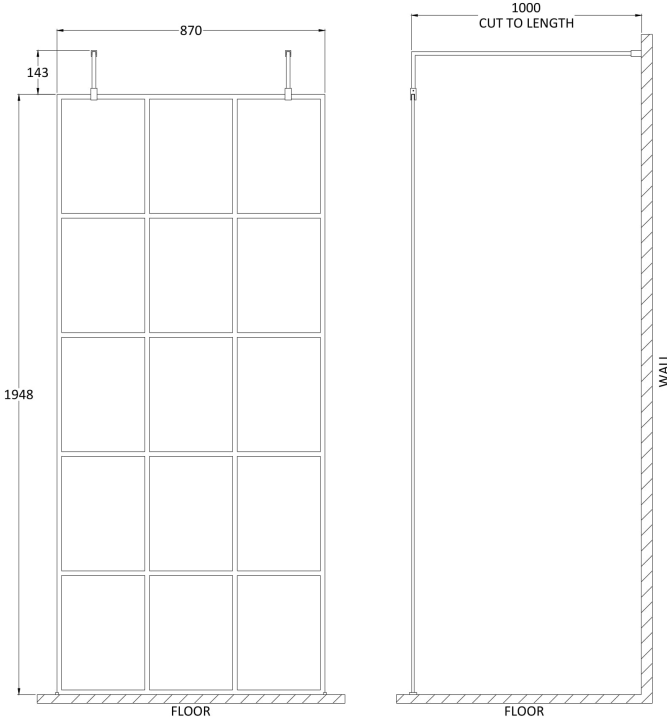

Sales Code: BFAF090

Description: Frame 900 Screen With Arms And Feet

Packaging Details

Barcode: 5056211852124

Sales Code: WRSF090

Description: Framed Wetroom Screen 900X1950x8mm

Product Dimensions

Height (mm):	1950
Width (mm):	900
Depth (mm):	14
Nett Weight (kg):	40.3

Packaging Dimensions

Height (mm):	60
Width (mm):	950
Length (mm):	2070
Gross Weight (kg):	40.3

Packaging Data

Box Colour:	Brown Cardboard Box - Printed
Box Qty:	1
Label Size:	x
Label Colour:	Not Applicable
Label Qty:	0

Outer Box Dimensions (If Applicable)

Height (mm):	
Width (mm):	
Depth (mm):	
Length (mm):	
Gross Weight (kg):	
Barcode:	5056211806912

Product Details

Country of Origin:	China
Fitting Instruction:	No
CE & UKCA:	Yes
Profile Material:	Aluminium
Profile Finish:	Matt Black
Adjustments (mm):	875mm - 893mm
Entry Width (mm):	N/A
Swing In Dim (mm):	N/A
Swing Out Dim (mm):	N/A
Radius (mm):	Not Applicable
Glass Thickness (mm):	8
Easy Fit:	No
Easy Clean:	Yes
Handle Style:	Not Applicable
Handle Material:	Not Applicable
Enclosure Design:	Frameless
Wheel Type:	Not Applicable
Support Bar Included:	Support Bar Included
Extras:	None

Sales Code: FIX024

Description: Wetroom Screen Support Arm Black

Product Dimensions

Height (mm):	15
Width (mm):	150
Depth (mm):	1000
Nett Weight (kg):	0.67

Packaging Dimensions

Height (mm):	35
Width (mm):	160
Length (mm):	1020
Gross Weight (kg):	0.7