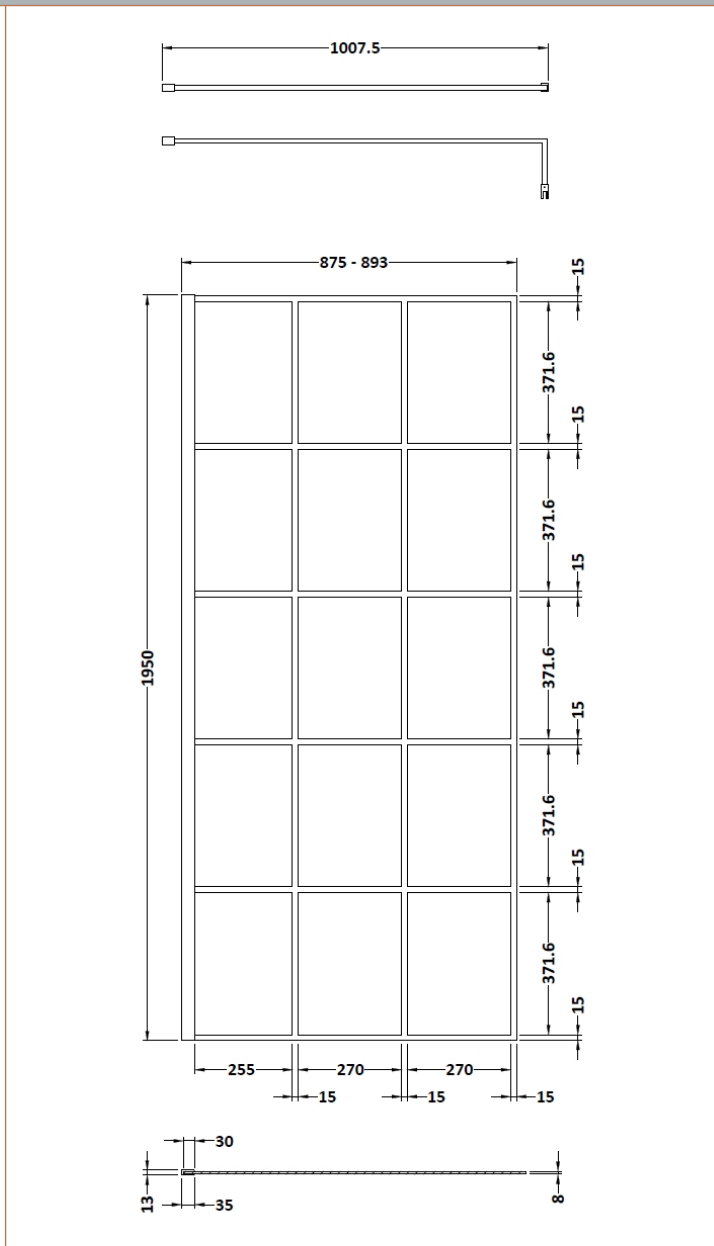

Sales Code: BFAF090

Description: Frame 900 Screen With Arms And Feet

Packaging Details

Barcode: 5056211852124

Sales Code: WRSF090

Description: Framed Wetroom Screen 900X1950x8mm

Product Dimensions

Height (mm):	1950
Width (mm):	900
Depth (mm):	14
Nett Weight (kg):	40.3

Packaging Dimensions

Height (mm):	60
Width (mm):	950
Length (mm):	2070
Gross Weight (kg):	40.3

Packaging Data

Box Colour:	Brown Cardboard Box - Printed
Box Qty:	1
Label Size:	x
Label Colour:	Not Applicable
Label Qty:	0

Outer Box Dimensions (If Applicable)

Height (mm):	
Width (mm):	
Depth (mm):	
Length (mm):	
Gross Weight (kg):	
Barcode:	5056211806912

Product Details

Country of Origin:	China
Fitting Instruction:	No
CE & UKCA:	Yes
Profile Material:	Aluminium
Profile Finish:	Matt Black
Adjustments (mm):	875mm - 893mm
Entry Width (mm):	N/A
Swing In Dim (mm):	N/A
Swing Out Dim (mm):	N/A
Radius (mm):	Not Applicable
Glass Thickness (mm):	8
Easy Fit:	No
Easy Clean:	Yes
Handle Style:	Not Applicable
Handle Material:	Not Applicable
Enclosure Design:	Frameless
Wheel Type:	Not Applicable
Support Bar Included:	Support Bar Included
Extras:	None

Sales Code: FIX024

Description: Wetroom Screen Support Arm Black

Product Dimensions

Height (mm):	15
Width (mm):	150
Depth (mm):	1000
Nett Weight (kg):	0.67

Packaging Dimensions

Height (mm):	35
Width (mm):	160
Length (mm):	1020
Gross Weight (kg):	0.7