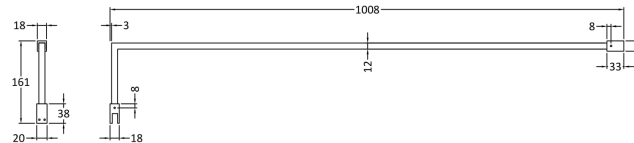

Packaging Dimensions

Height (mm):	60
Width (mm):	950
Length (mm):	2070
Gross Weight (kg):	40.3

Packaging Data

Box Colour:	Brown Cardboard Box - Printed
Box Qty:	1
Label Size:	x
Label Colour:	Not Applicable
Label Qty:	0

Outer Box Dimensions (If Applicable)

Height (mm):	
Width (mm):	
Depth (mm):	
Length (mm):	
Gross Weight (kg):	
Barcode:	5056211806912

Product Details

Country of Origin:	China
Fitting Instruction:	No
CE & UKCA:	Yes
Profile Material:	Aluminium
Profile Finish:	Matt Black
Adjustments (mm):	875mm - 893mm
Entry Width (mm):	N/A
Swing In Dim (mm):	N/A
Swing Out Dim (mm):	N/A
Radius (mm):	Not Applicable
Glass Thickness (mm):	8
Easy Fit:	No
Easy Clean:	Yes
Handle Style:	Not Applicable
Handle Material:	Not Applicable
Enclosure Design:	Frameless
Wheel Type:	Not Applicable
Support Bar Included:	Support Bar Included
Extras:	None

Sales Code: FIX024

Description: Wetroom Screen Support Arm Black

Product Dimensions

Height (mm):	15
Width (mm):	150
Depth (mm):	1000
Nett Weight (kg):	0.67

Packaging Dimensions

Height (mm):	35
Width (mm):	160
Length (mm):	1020
Gross Weight (kg):	0.7

Packaging Data

Box Colour:	Brown Cardboard Box
Box Qty:	1
Label Size:	100 x 50
Label Colour:	White Label
Label Qty:	1

Outer Box Dimensions (If Applicable)

Height (mm):	
Width (mm):	
Depth (mm):	
Length (mm):	
Gross Weight (kg):	
Barcode:	5056211847342