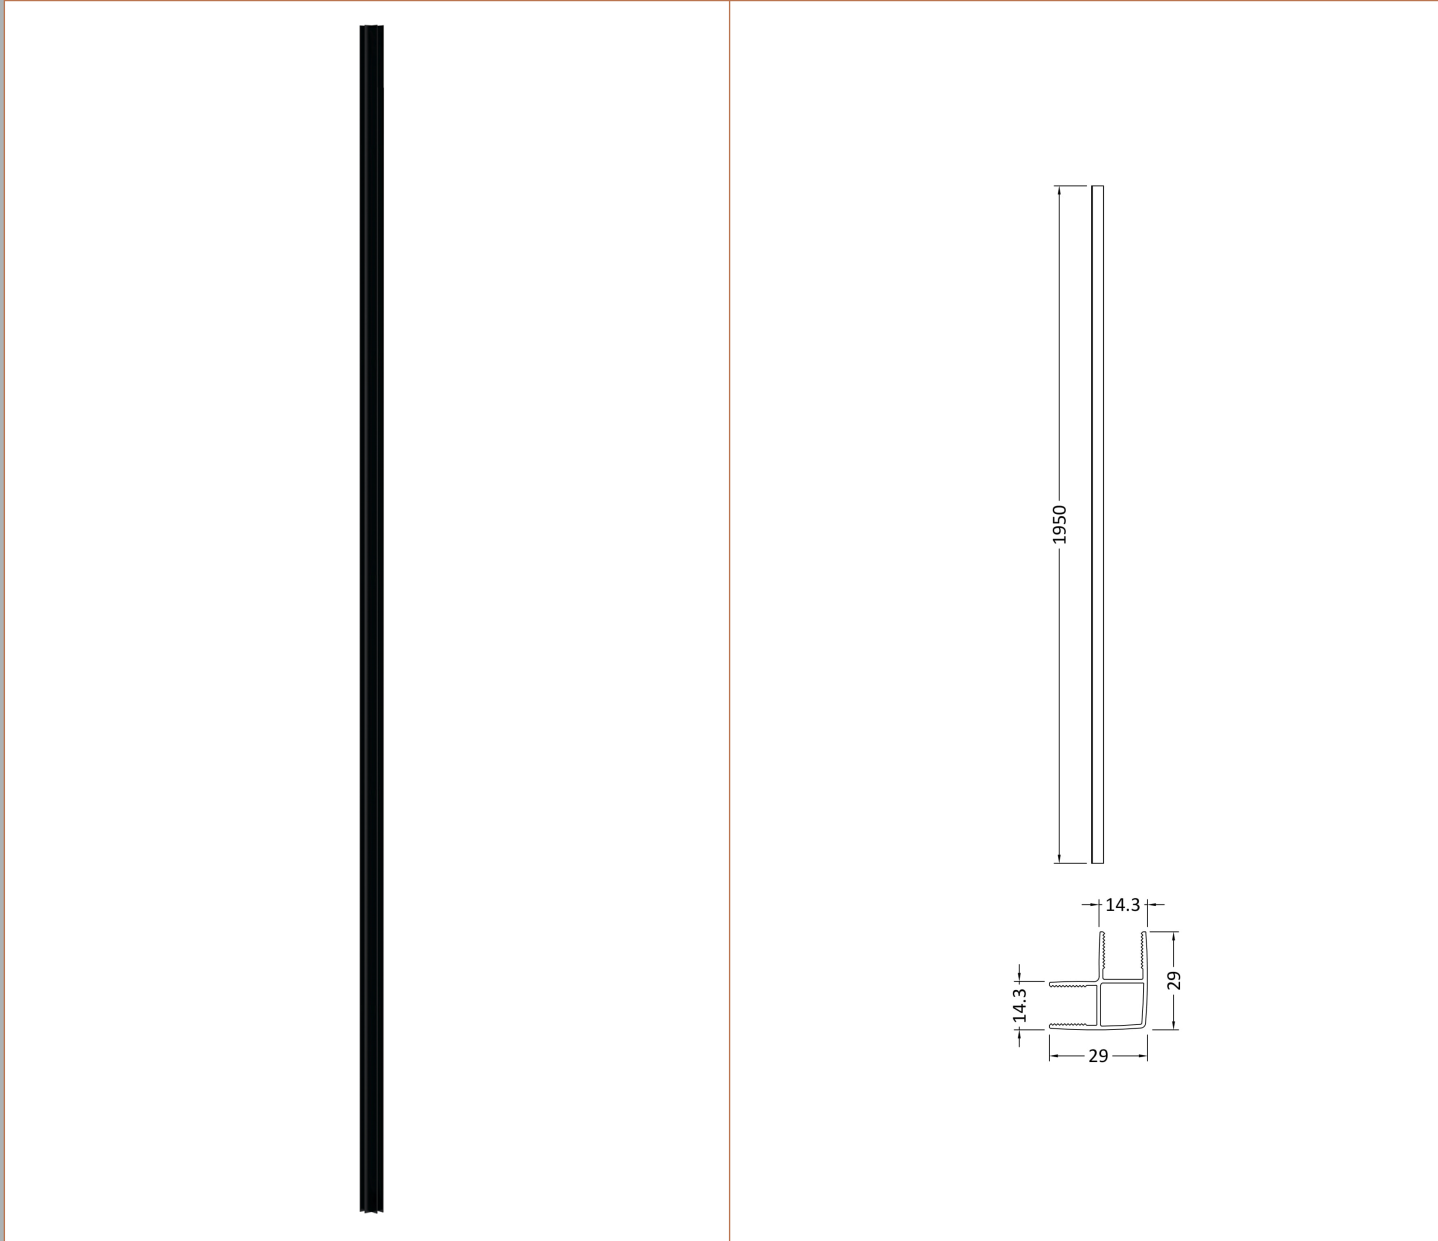

Sales Code: WRSBP250

Description: 215X1950 Return Screen Black Profile

Packaging Details

Barcode: 5056211850502

Sales Code: WRSB250

Description: Wetroom Screen Return 215mm X1950mm

Product Dimensions

Height (mm):	1950
Width (mm):	28
Depth (mm):	215
Nett Weight (kg):	9.36

Packaging Dimensions

Height (mm):	55
Width (mm):	285
Length (mm):	2010
Gross Weight (kg):	9.36

Packaging Data

Box Colour:	Brown Cardboard Box - Printed
Box Qty:	1
Label Size:	100 x 50
Label Colour:	Not Applicable
Label Qty:	0

Outer Box Dimensions (If Applicable)

Height (mm):	
Width (mm):	
Depth (mm):	
Length (mm):	
Gross Weight (kg):	
Barcode:	5055369007417

Product Details

Country of Origin:	China
Fitting Instruction:	No
CE & UKCA:	Yes
Profile Material:	Aluminium
Profile Finish:	Polished Chrome
Adjustments (mm):	N/A
Entry Width (mm):	N/A
Swing In Dim (mm):	N/A
Swing Out Dim (mm):	N/A
Radius (mm):	Not Applicable
Glass Thickness (mm):	8
Easy Fit:	No
Easy Clean:	Yes
Handle Style:	Not Applicable
Handle Material:	Not Applicable
Enclosure Design:	Frameless
Wheel Type:	Not Applicable
Support Bar Included:	Support Bar Not Included
Extras:	None

Sales Code: WRSF005

Description: 1950 Return Screen L Profile Black

Product Dimensions

Height (mm):	1950
Width (mm):	
Depth (mm):	
Nett Weight (kg):	0.67

Packaging Dimensions

Height (mm):	45
Width (mm):	40
Length (mm):	1980
Gross Weight (kg):	0.76