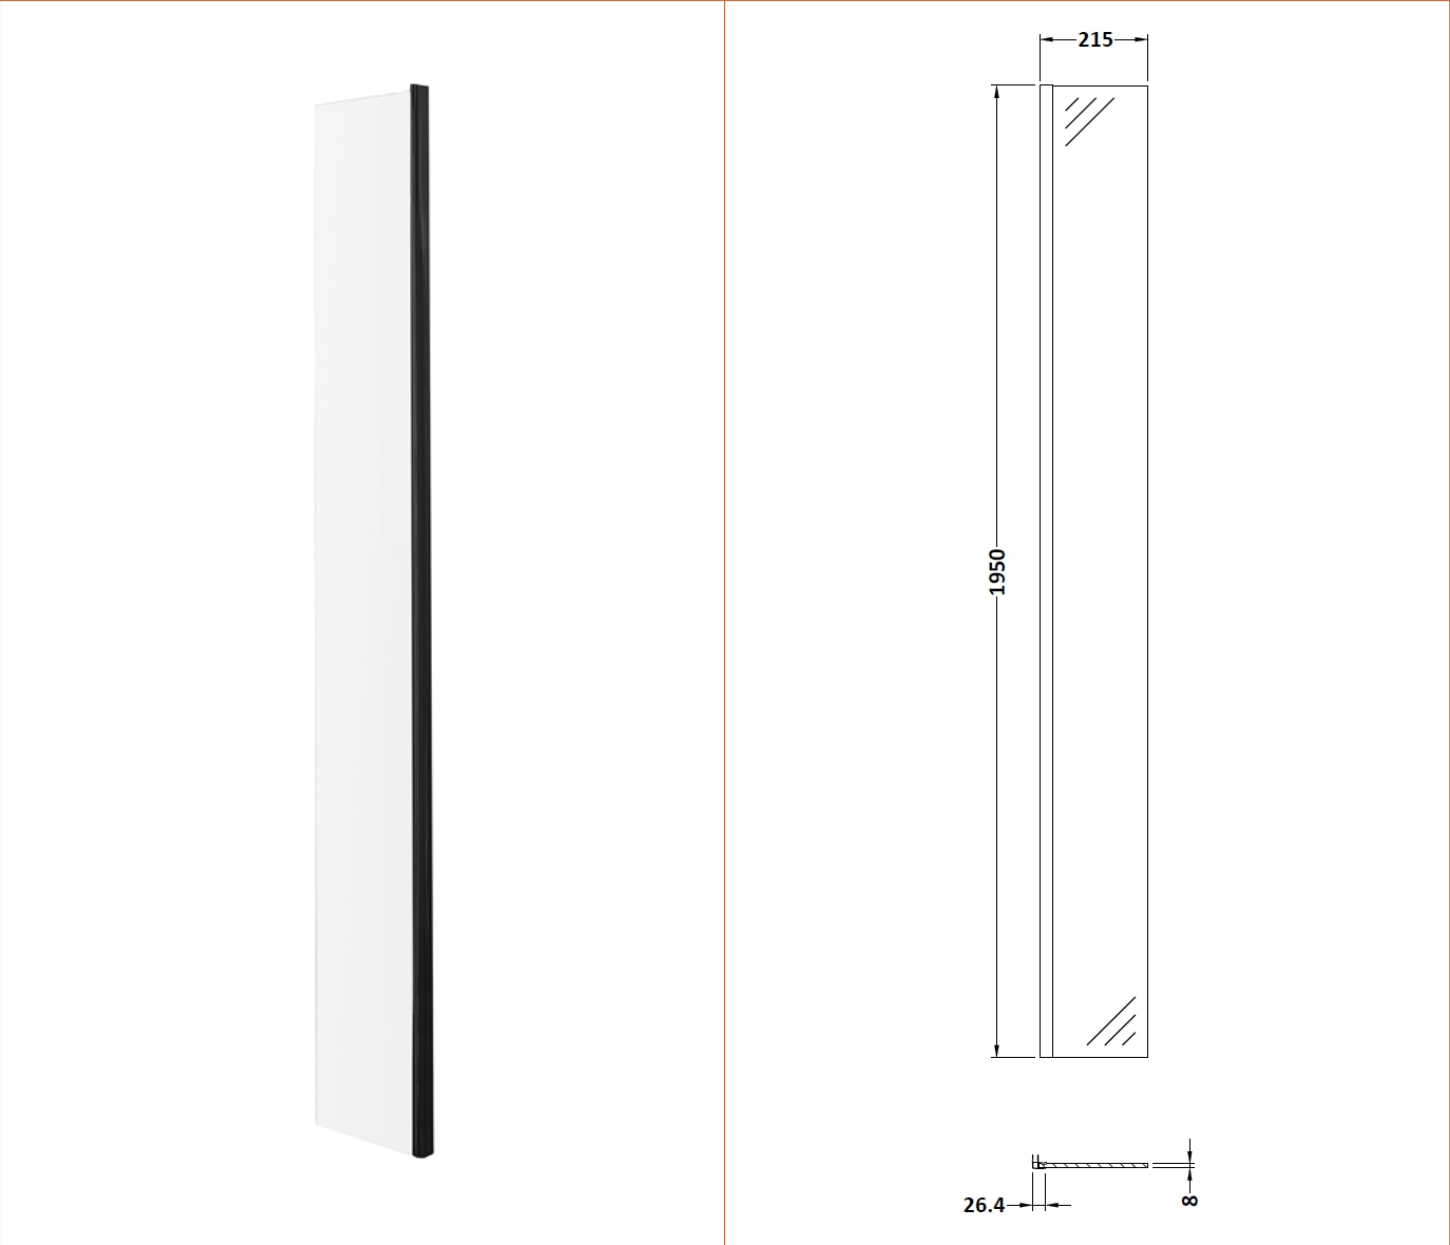

Sales Code: WRSBP250

Description: 215X1950 Return Screen Black Profile

Packaging Details

Barcode: 5056211850502

Sales Code: WRSB250

Description: Wetroom Screen Return 215mm X1950mm

Product Dimensions

Height (mm):	1950
Width (mm):	28
Depth (mm):	215
Nett Weight (kg):	9.36

Packaging Dimensions

Height (mm):	55
Width (mm):	285
Length (mm):	2010
Gross Weight (kg):	9.36

Packaging Data

Box Colour:	Brown Cardboard Box - Printed
Box Qty:	1
Label Size:	100 x 50
Label Colour:	Not Applicable
Label Qty:	0

Outer Box Dimensions (If Applicable)

Height (mm):	
Width (mm):	
Depth (mm):	
Length (mm):	
Gross Weight (kg):	
Barcode:	5055369007417

Product Details

Country of Origin:	China
Fitting Instruction:	No
CE & UKCA:	Yes
Profile Material:	Aluminium
Profile Finish:	Polished Chrome
Adjustments (mm):	N/A
Entry Width (mm):	N/A
Swing In Dim (mm):	N/A
Swing Out Dim (mm):	N/A
Radius (mm):	Not Applicable
Glass Thickness (mm):	8
Easy Fit:	No
Easy Clean:	Yes
Handle Style:	Not Applicable
Handle Material:	Not Applicable
Enclosure Design:	Frameless
Wheel Type:	Not Applicable
Support Bar Included:	Support Bar Not Included
Extras:	None

Sales Code: WRSF005

Description: 1950 Return Screen L Profile Black

Product Dimensions

Height (mm):	1950
Width (mm):	
Depth (mm):	
Nett Weight (kg):	0.67

Packaging Dimensions

Height (mm):	45
Width (mm):	40
Length (mm):	1980
Gross Weight (kg):	0.76