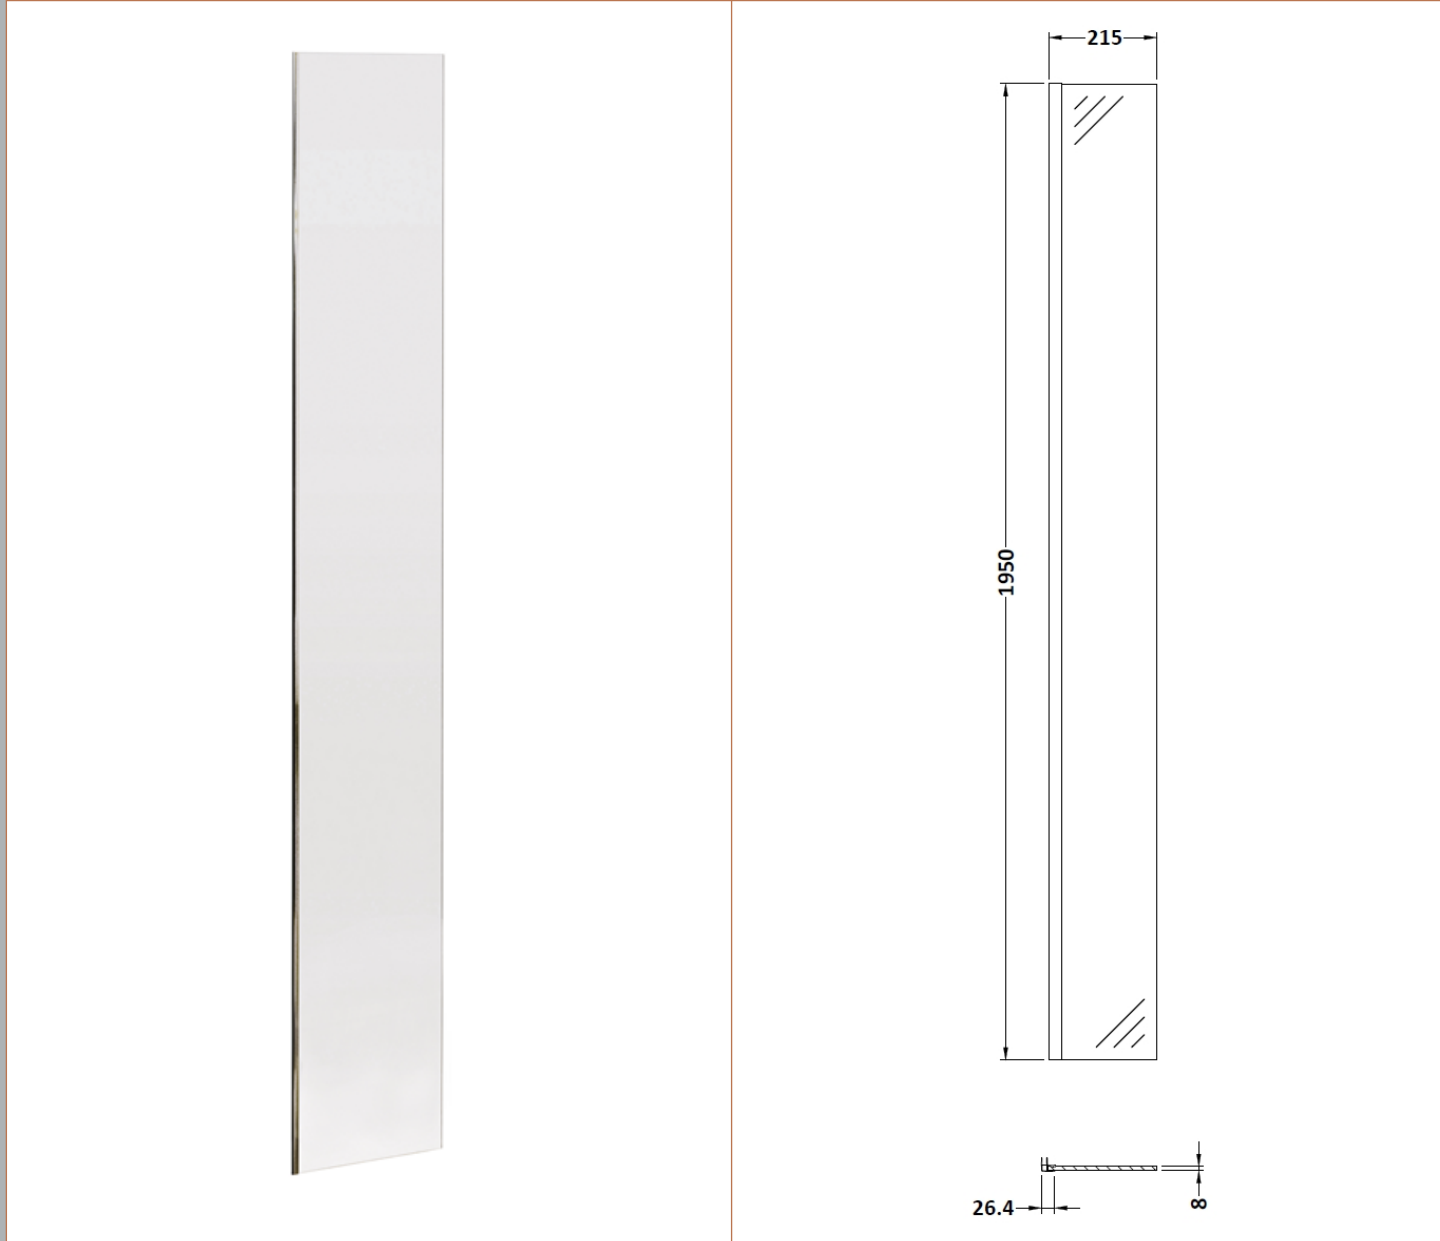

Sales Code: WRSBP250

Description: 215X1950 Return Screen Black Profile

Packaging Details

Barcode: 5056211850502

Sales Code: WRSB250

Description: Wetroom Screen Return 215mm X1950mm

Product Dimensions

Height (mm):	1950
Width (mm):	28
Depth (mm):	215
Nett Weight (kg):	9.36

Packaging Dimensions

Height (mm):	55
Width (mm):	285
Length (mm):	2010
Gross Weight (kg):	9.36

Packaging Data

Box Colour:	Brown Cardboard Box - Printed
Box Qty:	1
Label Size:	100 x 50
Label Colour:	Not Applicable
Label Qty:	0

Outer Box Dimensions (If Applicable)

Height (mm):	
Width (mm):	
Depth (mm):	
Length (mm):	
Gross Weight (kg):	
Barcode:	5055369007417

Product Details

Country of Origin:	China
Fitting Instruction:	No
CE & UKCA:	Yes
Profile Material:	Aluminium
Profile Finish:	Polished Chrome
Adjustments (mm):	N/A
Entry Width (mm):	N/A
Swing In Dim (mm):	N/A
Swing Out Dim (mm):	N/A
Radius (mm):	Not Applicable
Glass Thickness (mm):	8
Easy Fit:	No
Easy Clean:	Yes
Handle Style:	Not Applicable
Handle Material:	Not Applicable
Enclosure Design:	Frameless
Wheel Type:	Not Applicable
Support Bar Included:	Support Bar Not Included
Extras:	None

Sales Code: WRSF005

Description: 1950 Return Screen L Profile Black

Product Dimensions

Height (mm):	1950
Width (mm):	
Depth (mm):	
Nett Weight (kg):	0.67

Packaging Dimensions

Height (mm):	45
Width (mm):	40
Length (mm):	1980
Gross Weight (kg):	0.76