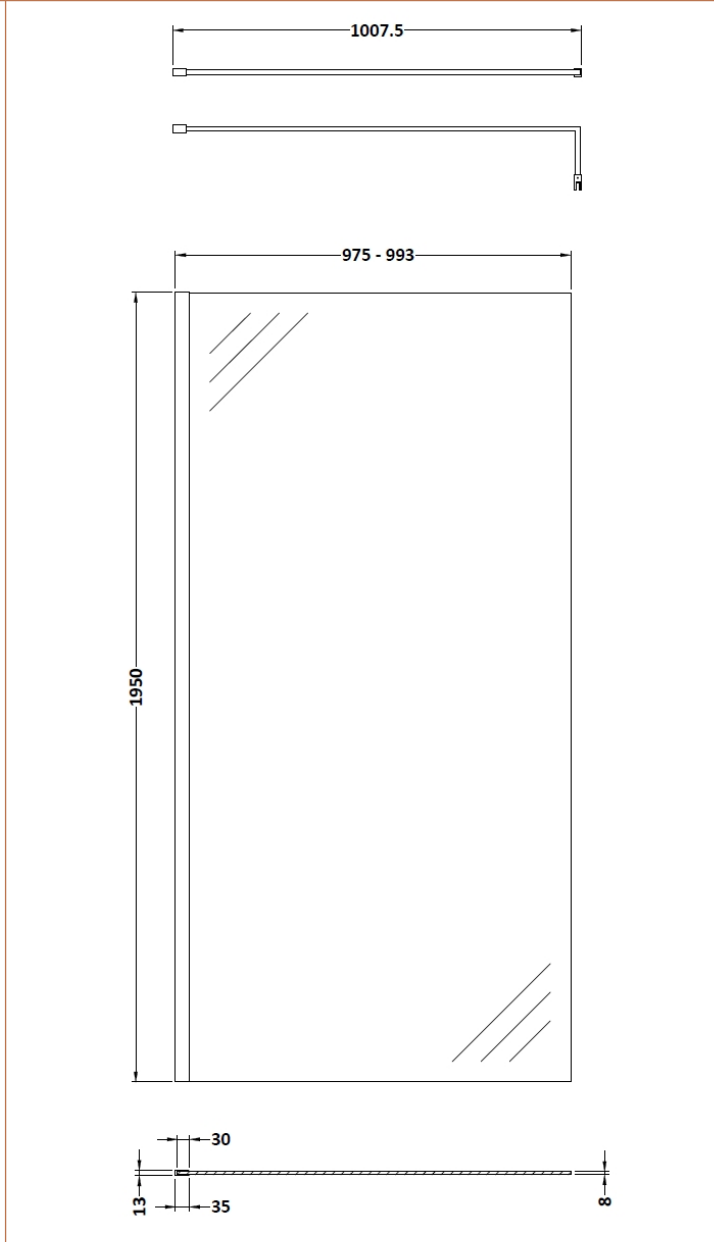

### Packaging Details

Barcode: 5056211847380

Sales Code: WRSB1000

Description: Wetroom Screen 1000 X1950mm

Product Dimensions	
Height (mm):	1950
Width (mm):	1000
Depth (mm):	14
Nett Weight (kg):	42.4
Packaging Dimensions	
Height (mm):	65
Width (mm):	1085
Length (mm):	2010
Gross Weight (kg):	42.4
Packaging Data	
Box Colour:	Brown Cardboard Box - Printed
Box Qty:	1
Label Size:	100 x 50
Label Colour:	Not Applicable
Label Qty:	0
Outer Box Dimensions (If Applicable)	
Height (mm):	
Width (mm):	
Depth (mm):	
Length (mm):	
Gross Weight (kg):	
Barcode:	5055369007462
Product Details	
Country of Origin:	China
Fitting Instruction:	No
CE & UKCA:	Yes
Profile Material:	Aluminium
Profile Finish:	Polished Chrome
Adjustments (mm):	975mm-993mm
Entry Width (mm):	N/A
Swing In Dim (mm):	N/A
Swing Out Dim (mm):	N/A
Radius (mm):	Not Applicable
Glass Thickness (mm):	8
Easy Fit:	No
Easy Clean:	Yes
Handle Style:	Not Applicable
Handle Material:	Not Applicable
Enclosure Design:	Frameless
Wheel Type:	Not Applicable
Support Bar Included:	Support Bar Included
Extras:	None

### Product Dimensions

Height (mm):	1950
Width (mm):	34
Depth (mm):	13
Nett Weight (kg):	1.01

### Packaging Dimensions

Height (mm):	45
Width (mm):	185
Length (mm):	1970
Gross Weight (kg):	1.42

### Product Dimensions

Height (mm):	15
Width (mm):	150
Depth (mm):	1000
Nett Weight (kg):	0.67