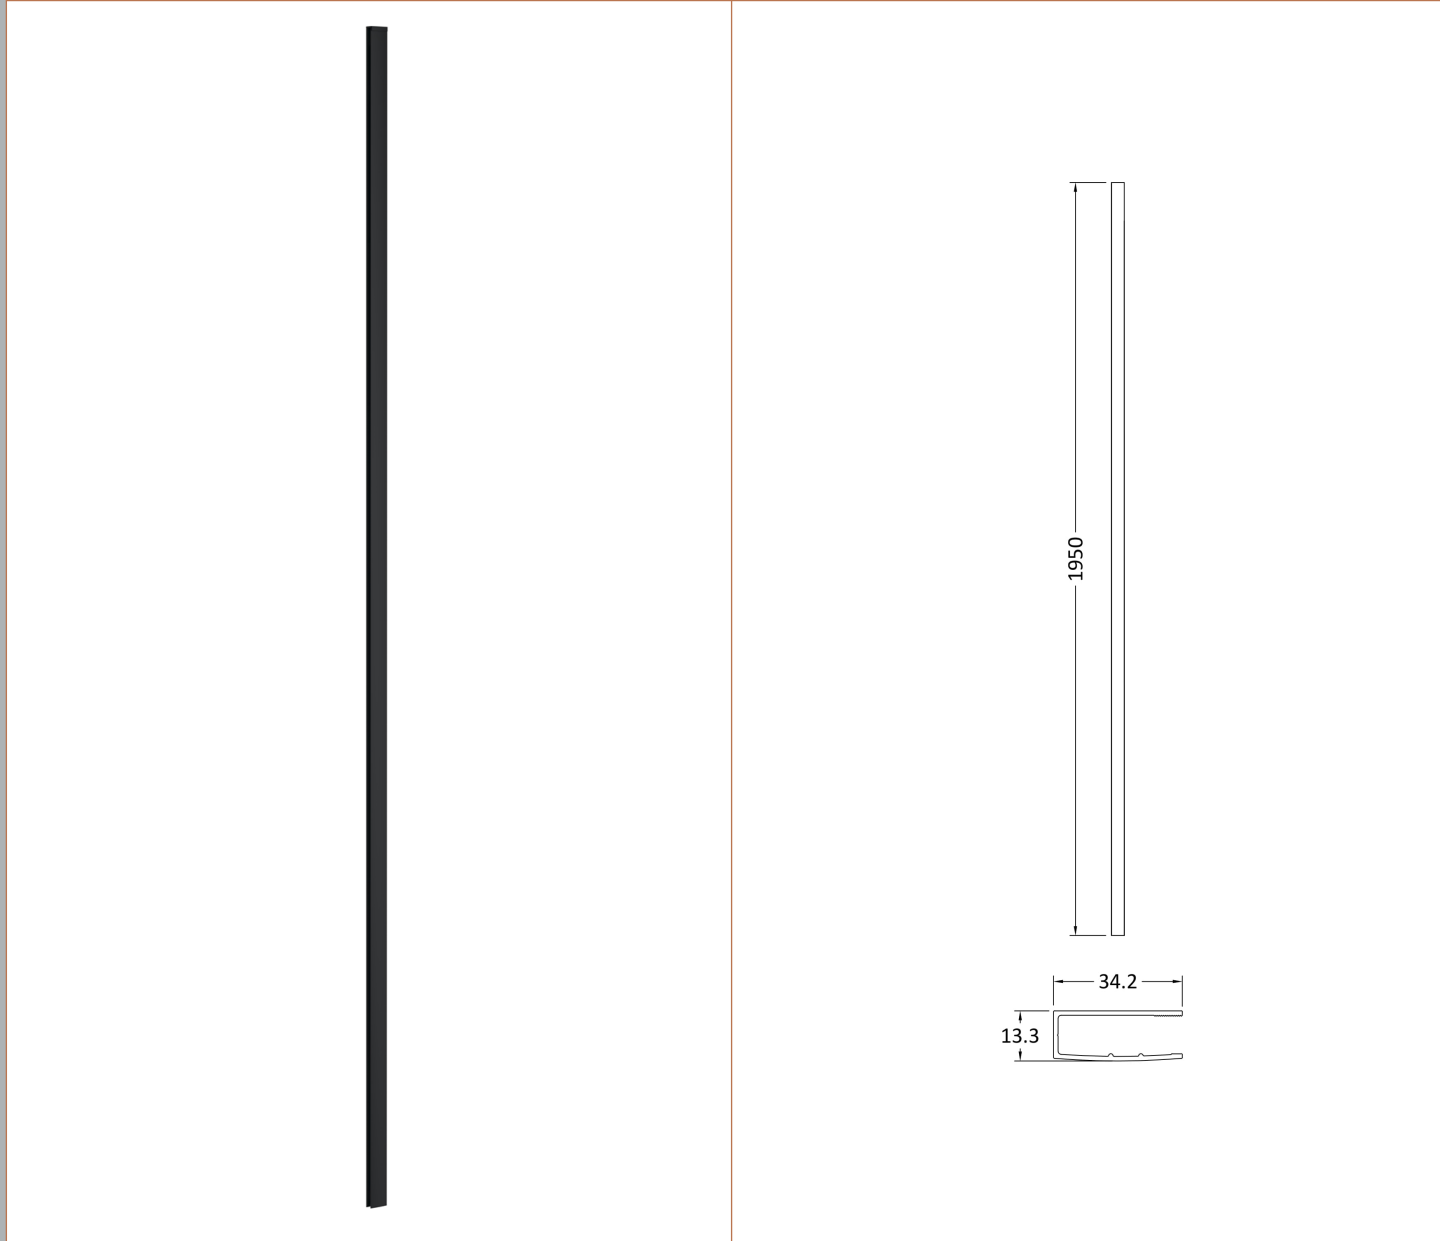

### Packaging Details

Barcode: 5056211847380

Sales Code: WRSB1000

Description: Wetroom Screen 1000 X1950mm

Product Dimensions	
Height (mm):	1950
Width (mm):	1000
Depth (mm):	14
Nett Weight (kg):	42.4
Packaging Dimensions	
Height (mm):	65
Width (mm):	1085
Length (mm):	2010
Gross Weight (kg):	42.4
Packaging Data	
Box Colour:	Brown Cardboard Box - Printed
Box Qty:	1
Label Size:	100 x 50
Label Colour:	Not Applicable
Label Qty:	0
Outer Box Dimensions (If Applicable)	
Height (mm):	
Width (mm):	
Depth (mm):	
Length (mm):	
Gross Weight (kg):	
Barcode:	5055369007462
Product Details	
Country of Origin:	China
Fitting Instruction:	No
CE & UKCA:	Yes
Profile Material:	Aluminium
Profile Finish:	Polished Chrome
Adjustments (mm):	975mm-993mm
Entry Width (mm):	N/A
Swing In Dim (mm):	N/A
Swing Out Dim (mm):	N/A
Radius (mm):	Not Applicable
Glass Thickness (mm):	8
Easy Fit:	No
Easy Clean:	Yes
Handle Style:	Not Applicable
Handle Material:	Not Applicable
Enclosure Design:	Frameless
Wheel Type:	Not Applicable
Support Bar Included:	Support Bar Included
Extras:	None

### Product Dimensions

Height (mm):	1950
Width (mm):	34
Depth (mm):	13
Nett Weight (kg):	1.01

### Packaging Dimensions

Height (mm):	45
Width (mm):	185
Length (mm):	1970
Gross Weight (kg):	1.42

### Product Dimensions

Height (mm):	15
Width (mm):	150
Depth (mm):	1000
Nett Weight (kg):	0.67