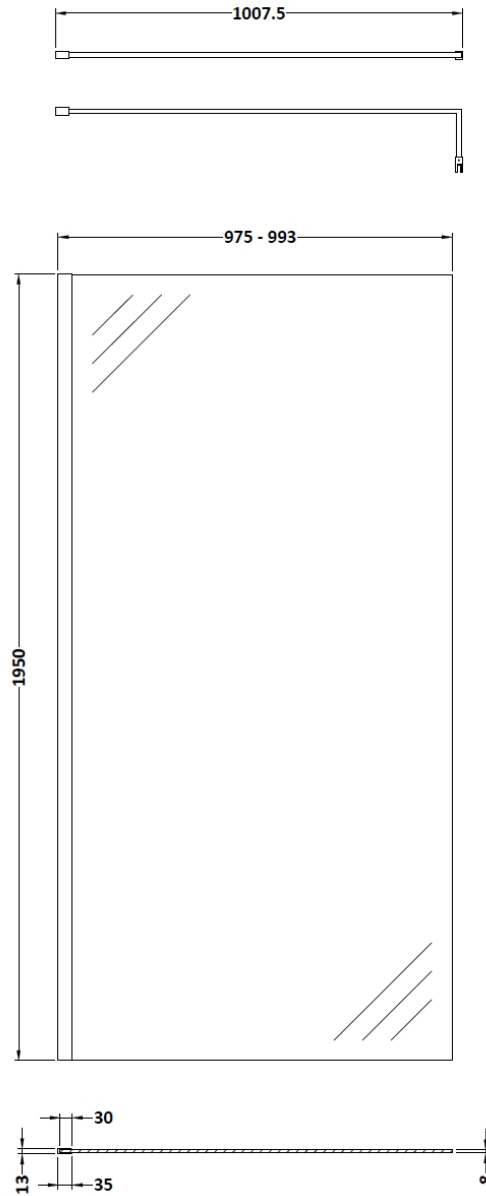

### Packaging Details

Barcode: 5056211847380

Sales Code: WRSB1000

Description: Wetroom Screen 1000 X1950mm

Product Dimensions	
Height (mm):	1950
Width (mm):	1000
Depth (mm):	14
Nett Weight (kg):	42.4
Packaging Dimensions	
Height (mm):	65
Width (mm):	1085
Length (mm):	2010
Gross Weight (kg):	42.4
Packaging Data	
Box Colour:	Brown Cardboard Box - Printed
Box Qty:	1
Label Size:	100 x 50
Label Colour:	Not Applicable
Label Qty:	0
Outer Box Dimensions (If Applicable)	
Height (mm):	
Width (mm):	
Depth (mm):	
Length (mm):	
Gross Weight (kg):	
Barcode:	5055369007462
Product Details	
Country of Origin:	China
Fitting Instruction:	No
CE & UKCA:	Yes
Profile Material:	Aluminium
Profile Finish:	Polished Chrome
Adjustments (mm):	975mm-993mm
Entry Width (mm):	N/A
Swing In Dim (mm):	N/A
Swing Out Dim (mm):	N/A
Radius (mm):	Not Applicable
Glass Thickness (mm):	8
Easy Fit:	No
Easy Clean:	Yes
Handle Style:	Not Applicable
Handle Material:	Not Applicable
Enclosure Design:	Frameless
Wheel Type:	Not Applicable
Support Bar Included:	Support Bar Included
Extras:	None

### Product Dimensions

Height (mm):	1950
Width (mm):	34
Depth (mm):	13
Nett Weight (kg):	1.01

### Packaging Dimensions

Height (mm):	45
Width (mm):	185
Length (mm):	1970
Gross Weight (kg):	1.42

### Product Dimensions

Height (mm):	15
Width (mm):	150
Depth (mm):	1000
Nett Weight (kg):	0.67