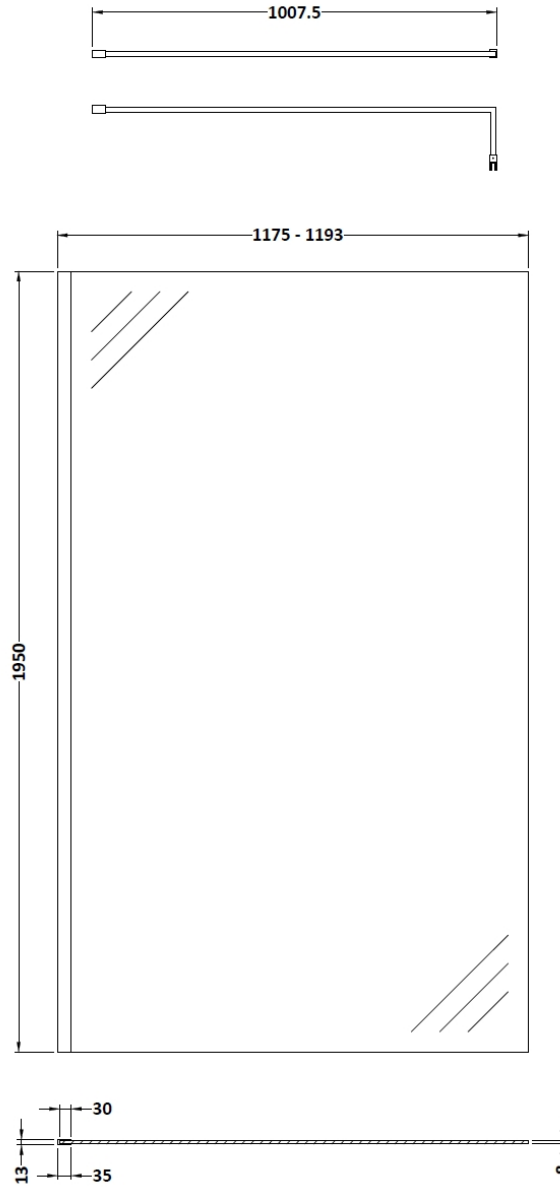

Sales Code: WRSBP12

Description: 1200X1950 Screen With Black Support Bar

Packaging Details

Barcode: 5056211847397

Sales Code: WRSB1200

Description: Wetroom Screen 1200 X1950mm

Product Dimensions

Height (mm):	1950
Width (mm):	1200
Depth (mm):	14
Nett Weight (kg):	50.4

Packaging Dimensions

Height (mm):	65
Width (mm):	1250
Length (mm):	2010
Gross Weight (kg):	50.4

Packaging Data

Box Colour:	Brown Cardboard Box - Printed
Box Qty:	1
Label Size:	100 x 50
Label Colour:	Not Applicable
Label Qty:	0

Outer Box Dimensions (If Applicable)

Height (mm):	
Width (mm):	
Depth (mm):	
Length (mm):	
Gross Weight (kg):	
Barcode:	5055369007479

Product Details

Country of Origin:	China
Fitting Instruction:	No
CE & UKCA:	Yes
Profile Material:	Aluminium
Profile Finish:	Polished Chrome
Adjustments (mm):	1175mm-1193mm
Entry Width (mm):	N/A
Swing In Dim (mm):	N/A
Swing Out Dim (mm):	N/A
Radius (mm):	Not Applicable
Glass Thickness (mm):	8
Easy Fit:	No
Easy Clean:	Yes
Handle Style:	Not Applicable
Handle Material:	Not Applicable
Enclosure Design:	Frameless
Wheel Type:	Not Applicable
Support Bar Included:	Support Bar Included
Extras:	None

Sales Code: WRSF004

Description: 1950 Wetroom Wall Channel Black

Product Dimensions

Height (mm):	1950
Width (mm):	34
Depth (mm):	13
Nett Weight (kg):	1.01

Packaging Dimensions

Height (mm):	45
Width (mm):	185
Length (mm):	1970
Gross Weight (kg):	1.42