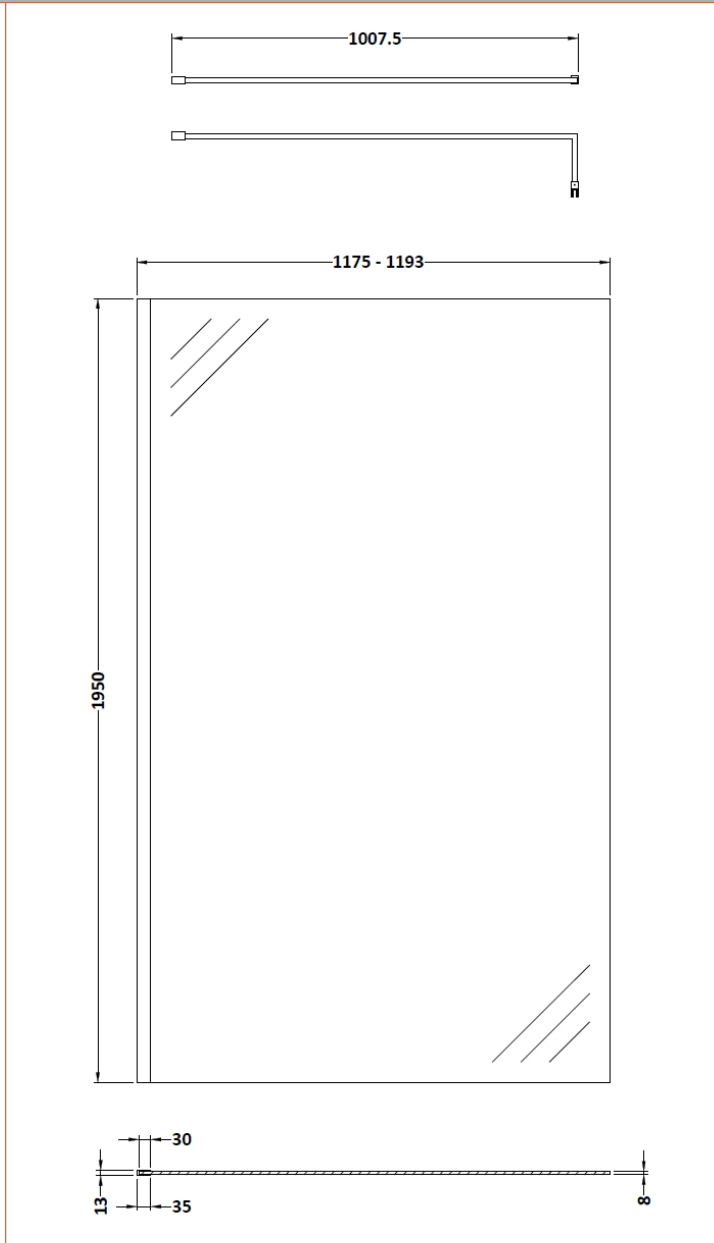

Sales Code: WRSBP12

Description: 1200X1950 Screen With Black Support Bar

Packaging Details

Barcode: 5056211847397

Sales Code: WRSB1200

Description: Wetroom Screen 1200 X1950mm

Product Dimensions

Height (mm):	1950
Width (mm):	1200
Depth (mm):	14
Nett Weight (kg):	50.4

Packaging Dimensions

Height (mm):	65
Width (mm):	1250
Length (mm):	2010
Gross Weight (kg):	50.4

Packaging Data

Box Colour:	Brown Cardboard Box - Printed
Box Qty:	1
Label Size:	100 x 50
Label Colour:	Not Applicable
Label Qty:	0

Outer Box Dimensions (If Applicable)

Height (mm):	
Width (mm):	
Depth (mm):	
Length (mm):	
Gross Weight (kg):	
Barcode:	5055369007479

Product Details

Country of Origin:	China
Fitting Instruction:	No
CE & UKCA:	Yes
Profile Material:	Aluminium
Profile Finish:	Polished Chrome
Adjustments (mm):	1175mm-1193mm
Entry Width (mm):	N/A
Swing In Dim (mm):	N/A
Swing Out Dim (mm):	N/A
Radius (mm):	Not Applicable
Glass Thickness (mm):	8
Easy Fit:	No
Easy Clean:	Yes
Handle Style:	Not Applicable
Handle Material:	Not Applicable
Enclosure Design:	Frameless
Wheel Type:	Not Applicable
Support Bar Included:	Support Bar Included
Extras:	None

Sales Code: WRSF004

Description: 1950 Wetroom Wall Channel Black

Product Dimensions

Height (mm):	1950
Width (mm):	34
Depth (mm):	13
Nett Weight (kg):	1.01

Packaging Dimensions

Height (mm):	45
Width (mm):	185
Length (mm):	1970
Gross Weight (kg):	1.42