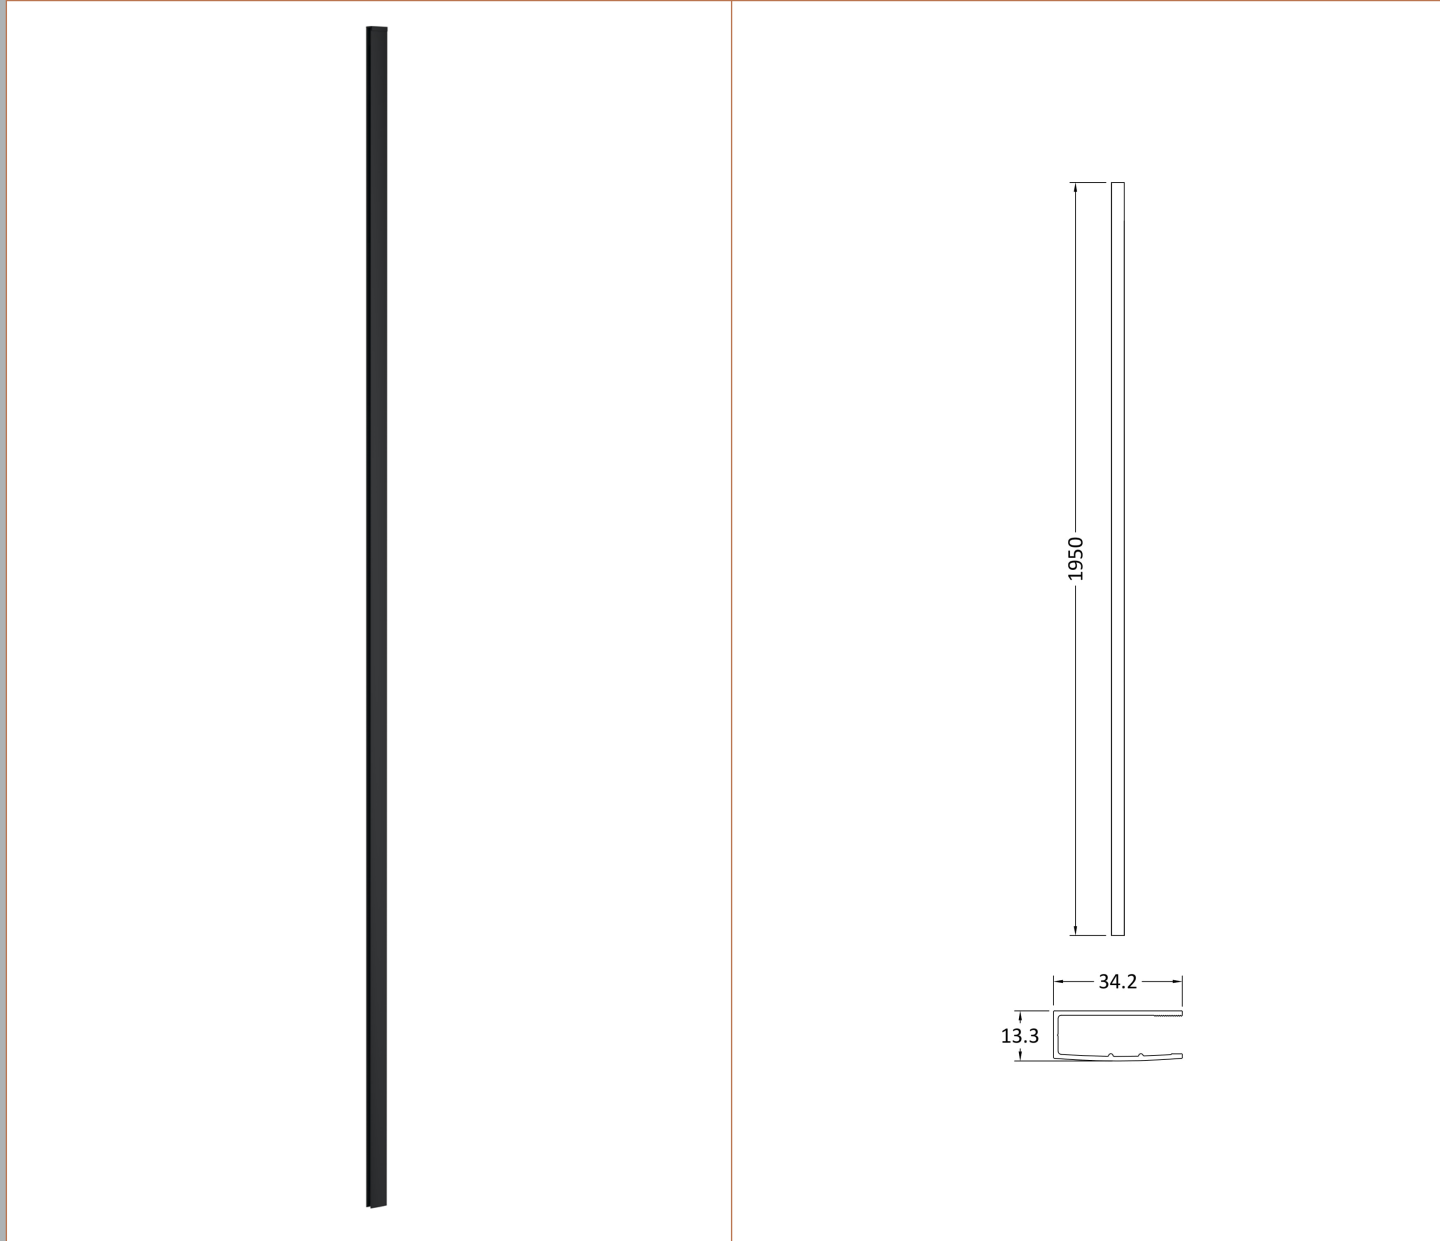

Sales Code: WRSBP12

Description: 1200X1950 Screen With Black Support Bar

Packaging Details

Barcode: 5056211847397

Sales Code: WRSB1200

Description: Wetroom Screen 1200 X1950mm

Product Dimensions

Height (mm):	1950
Width (mm):	1200
Depth (mm):	14
Nett Weight (kg):	50.4

Packaging Dimensions

Height (mm):	65
Width (mm):	1250
Length (mm):	2010
Gross Weight (kg):	50.4

Packaging Data

Box Colour:	Brown Cardboard Box - Printed
Box Qty:	1
Label Size:	100 x 50
Label Colour:	Not Applicable
Label Qty:	0

Outer Box Dimensions (If Applicable)

Height (mm):	
Width (mm):	
Depth (mm):	
Length (mm):	
Gross Weight (kg):	
Barcode:	5055369007479

Product Details

Country of Origin:	China
Fitting Instruction:	No
CE & UKCA:	Yes
Profile Material:	Aluminium
Profile Finish:	Polished Chrome
Adjustments (mm):	1175mm-1193mm
Entry Width (mm):	N/A
Swing In Dim (mm):	N/A
Swing Out Dim (mm):	N/A
Radius (mm):	Not Applicable
Glass Thickness (mm):	8
Easy Fit:	No
Easy Clean:	Yes
Handle Style:	Not Applicable
Handle Material:	Not Applicable
Enclosure Design:	Frameless
Wheel Type:	Not Applicable
Support Bar Included:	Support Bar Included
Extras:	None

Sales Code: WRSF004

Description: 1950 Wetroom Wall Channel Black

Product Dimensions

Height (mm):	1950
Width (mm):	34
Depth (mm):	13
Nett Weight (kg):	1.01

Packaging Dimensions

Height (mm):	45
Width (mm):	185
Length (mm):	1970
Gross Weight (kg):	1.42