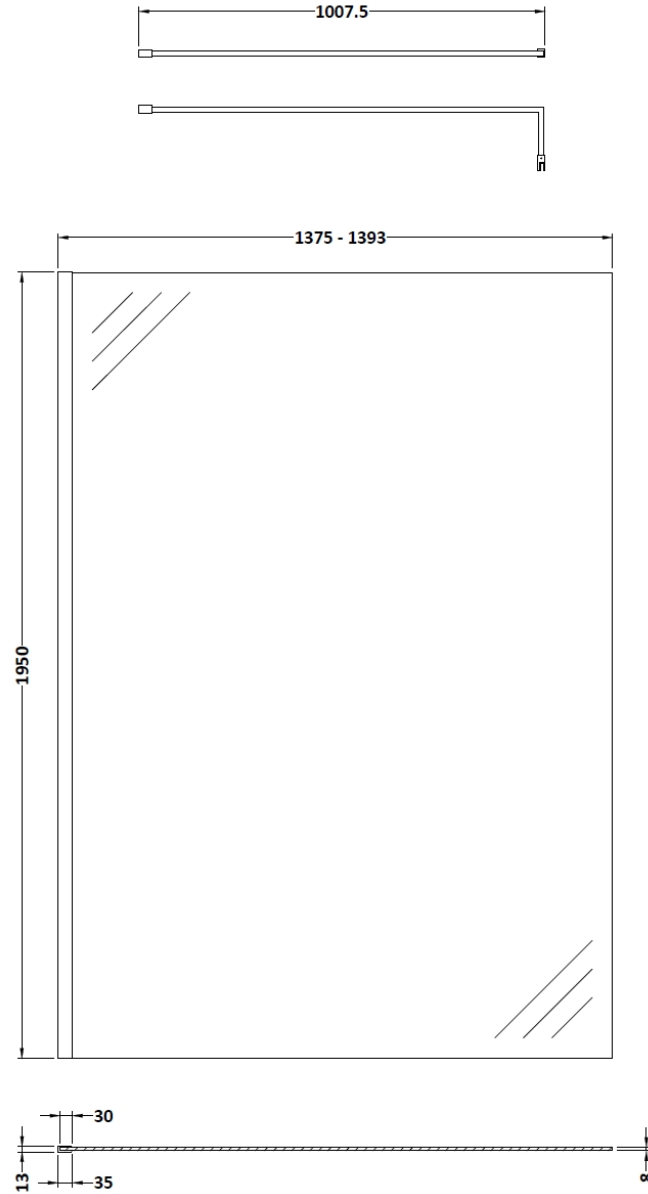

Sales Code: WRSBP14

Description: 1400X1950 Screen With Black Support Bar

Packaging Details

Barcode: 5056211847403

Sales Code: WRSB1400

Description: Wetroom Screen 1400 X1950mm

Product Dimensions

Height (mm):	1950
Width (mm):	1400
Depth (mm):	14
Nett Weight (kg):	58.3

Packaging Dimensions

Height (mm):	65
Width (mm):	1485
Length (mm):	2010
Gross Weight (kg):	58.3

Packaging Data

Box Colour:	Brown Cardboard Box - Printed
Box Qty:	1
Label Size:	100 x 50
Label Colour:	Not Applicable
Label Qty:	0

Outer Box Dimensions (If Applicable)

Height (mm):	
Width (mm):	
Depth (mm):	
Length (mm):	
Gross Weight (kg):	
Barcode:	5055369007486

Product Details

Country of Origin:	China
Fitting Instruction:	No
CE & UKCA:	Yes
Profile Material:	Aluminium
Profile Finish:	Polished Chrome
Adjustments (mm):	1375mm-1393mm
Entry Width (mm):	N/A
Swing In Dim (mm):	N/A
Swing Out Dim (mm):	N/A
Radius (mm):	Not Applicable
Glass Thickness (mm):	8
Easy Fit:	No
Easy Clean:	Yes
Handle Style:	Not Applicable
Handle Material:	Not Applicable
Enclosure Design:	Frameless
Wheel Type:	Not Applicable
Support Bar Included:	Support Bar Included
Extras:	None

Sales Code: WRSF004

Description: 1950 Wetroom Wall Channel Black

Product Dimensions

Height (mm):	1950
Width (mm):	34
Depth (mm):	13
Nett Weight (kg):	1.01

Packaging Dimensions

Height (mm):	45
Width (mm):	185
Length (mm):	1970
Gross Weight (kg):	1.42