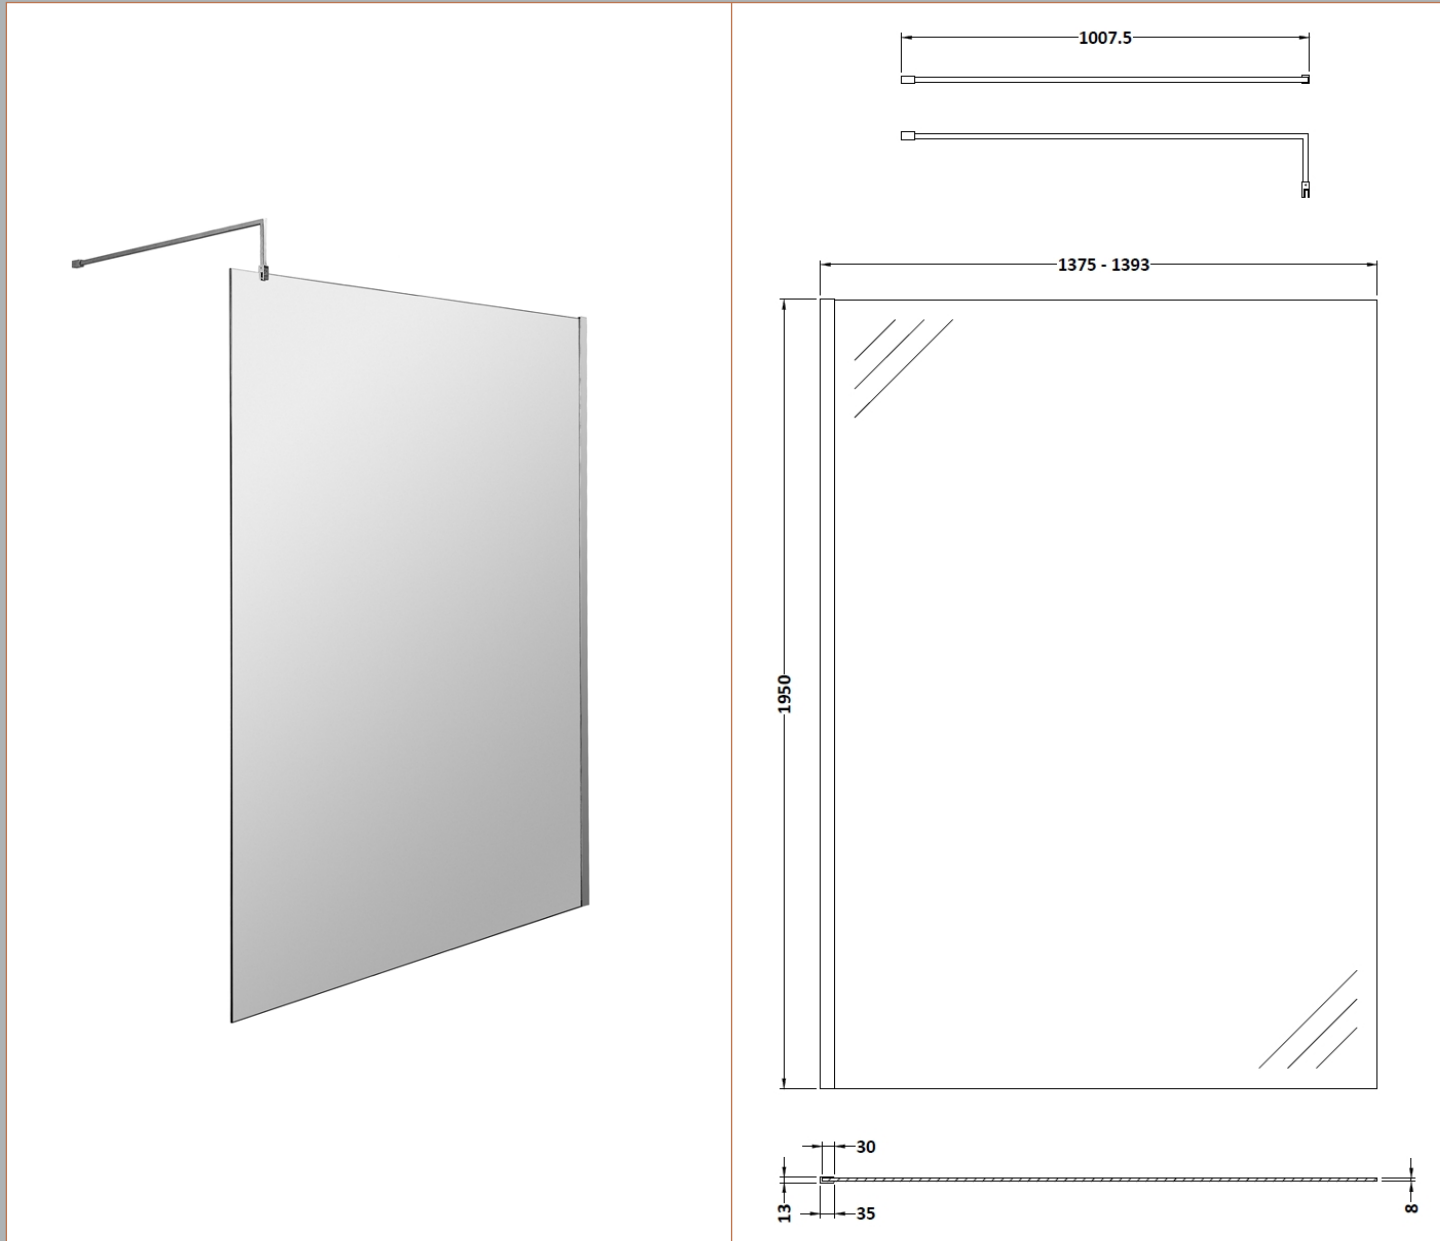

Sales Code: WRSBP14

Description: 1400X1950 Screen With Black Support Bar

Packaging Details

Barcode: 5056211847403

Sales Code: WRSB1400

Description: Wetroom Screen 1400 X1950mm

Product Dimensions

Height (mm):	1950
Width (mm):	1400
Depth (mm):	14
Nett Weight (kg):	58.3

Packaging Dimensions

Height (mm):	65
Width (mm):	1485
Length (mm):	2010
Gross Weight (kg):	58.3

Packaging Data

Box Colour:	Brown Cardboard Box - Printed
Box Qty:	1
Label Size:	100 x 50
Label Colour:	Not Applicable
Label Qty:	0

Outer Box Dimensions (If Applicable)

Height (mm):	
Width (mm):	
Depth (mm):	
Length (mm):	
Gross Weight (kg):	
Barcode:	5055369007486

Product Details

Country of Origin:	China
Fitting Instruction:	No
CE & UKCA:	Yes
Profile Material:	Aluminium
Profile Finish:	Polished Chrome
Adjustments (mm):	1375mm-1393mm
Entry Width (mm):	N/A
Swing In Dim (mm):	N/A
Swing Out Dim (mm):	N/A
Radius (mm):	Not Applicable
Glass Thickness (mm):	8
Easy Fit:	No
Easy Clean:	Yes
Handle Style:	Not Applicable
Handle Material:	Not Applicable
Enclosure Design:	Frameless
Wheel Type:	Not Applicable
Support Bar Included:	Support Bar Included
Extras:	None

Sales Code: WRSF004

Description: 1950 Wetroom Wall Channel Black

Product Dimensions

Height (mm):	1950
Width (mm):	34
Depth (mm):	13
Nett Weight (kg):	1.01

Packaging Dimensions

Height (mm):	45
Width (mm):	185
Length (mm):	1970
Gross Weight (kg):	1.42