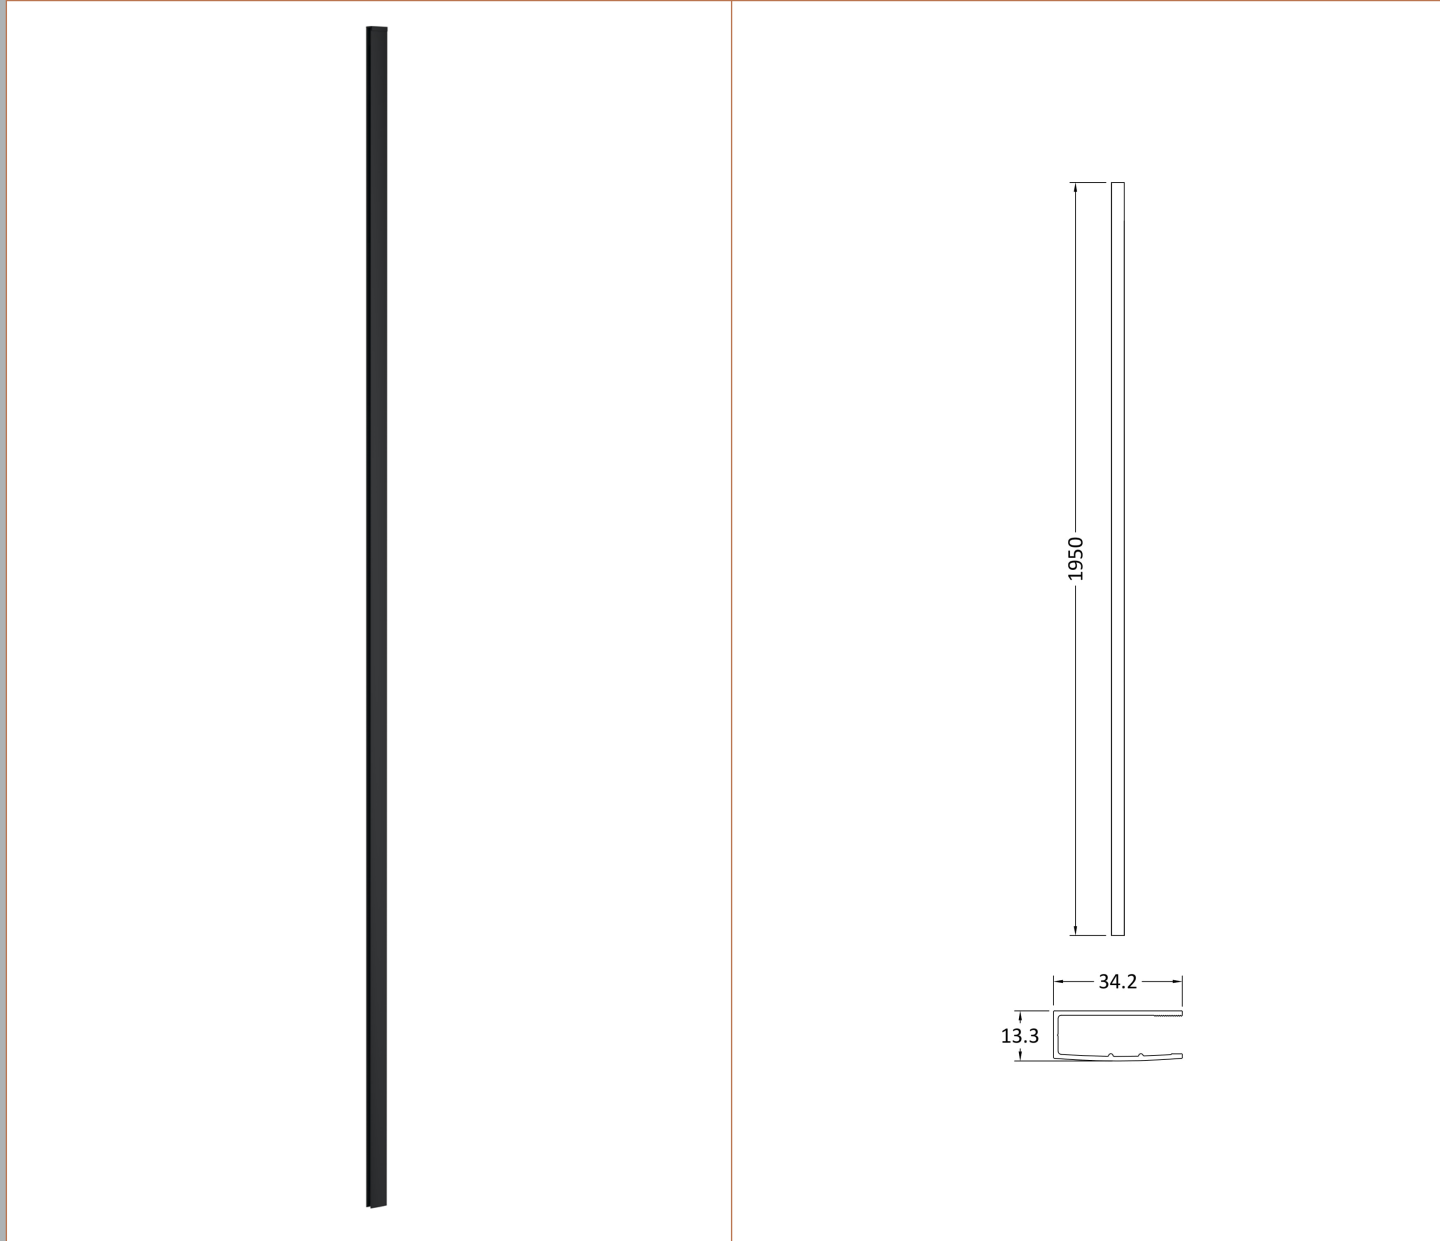

Sales Code: WRSBP14

Description: 1400X1950 Screen With Black Support Bar

Packaging Details

Barcode: 5056211847403

Sales Code: WRSB1400

Description: Wetroom Screen 1400 X1950mm

Product Dimensions

Height (mm):	1950
Width (mm):	1400
Depth (mm):	14
Nett Weight (kg):	58.3

Packaging Dimensions

Height (mm):	65
Width (mm):	1485
Length (mm):	2010
Gross Weight (kg):	58.3

Packaging Data

Box Colour:	Brown Cardboard Box - Printed
Box Qty:	1
Label Size:	100 x 50
Label Colour:	Not Applicable
Label Qty:	0

Outer Box Dimensions (If Applicable)

Height (mm):	
Width (mm):	
Depth (mm):	
Length (mm):	
Gross Weight (kg):	
Barcode:	5055369007486

Product Details

Country of Origin:	China
Fitting Instruction:	No
CE & UKCA:	Yes
Profile Material:	Aluminium
Profile Finish:	Polished Chrome
Adjustments (mm):	1375mm-1393mm
Entry Width (mm):	N/A
Swing In Dim (mm):	N/A
Swing Out Dim (mm):	N/A
Radius (mm):	Not Applicable
Glass Thickness (mm):	8
Easy Fit:	No
Easy Clean:	Yes
Handle Style:	Not Applicable
Handle Material:	Not Applicable
Enclosure Design:	Frameless
Wheel Type:	Not Applicable
Support Bar Included:	Support Bar Included
Extras:	None

Sales Code: WRSF004

Description: 1950 Wetroom Wall Channel Black

Product Dimensions

Height (mm):	1950
Width (mm):	34
Depth (mm):	13
Nett Weight (kg):	1.01

Packaging Dimensions

Height (mm):	45
Width (mm):	185
Length (mm):	1970
Gross Weight (kg):	1.42