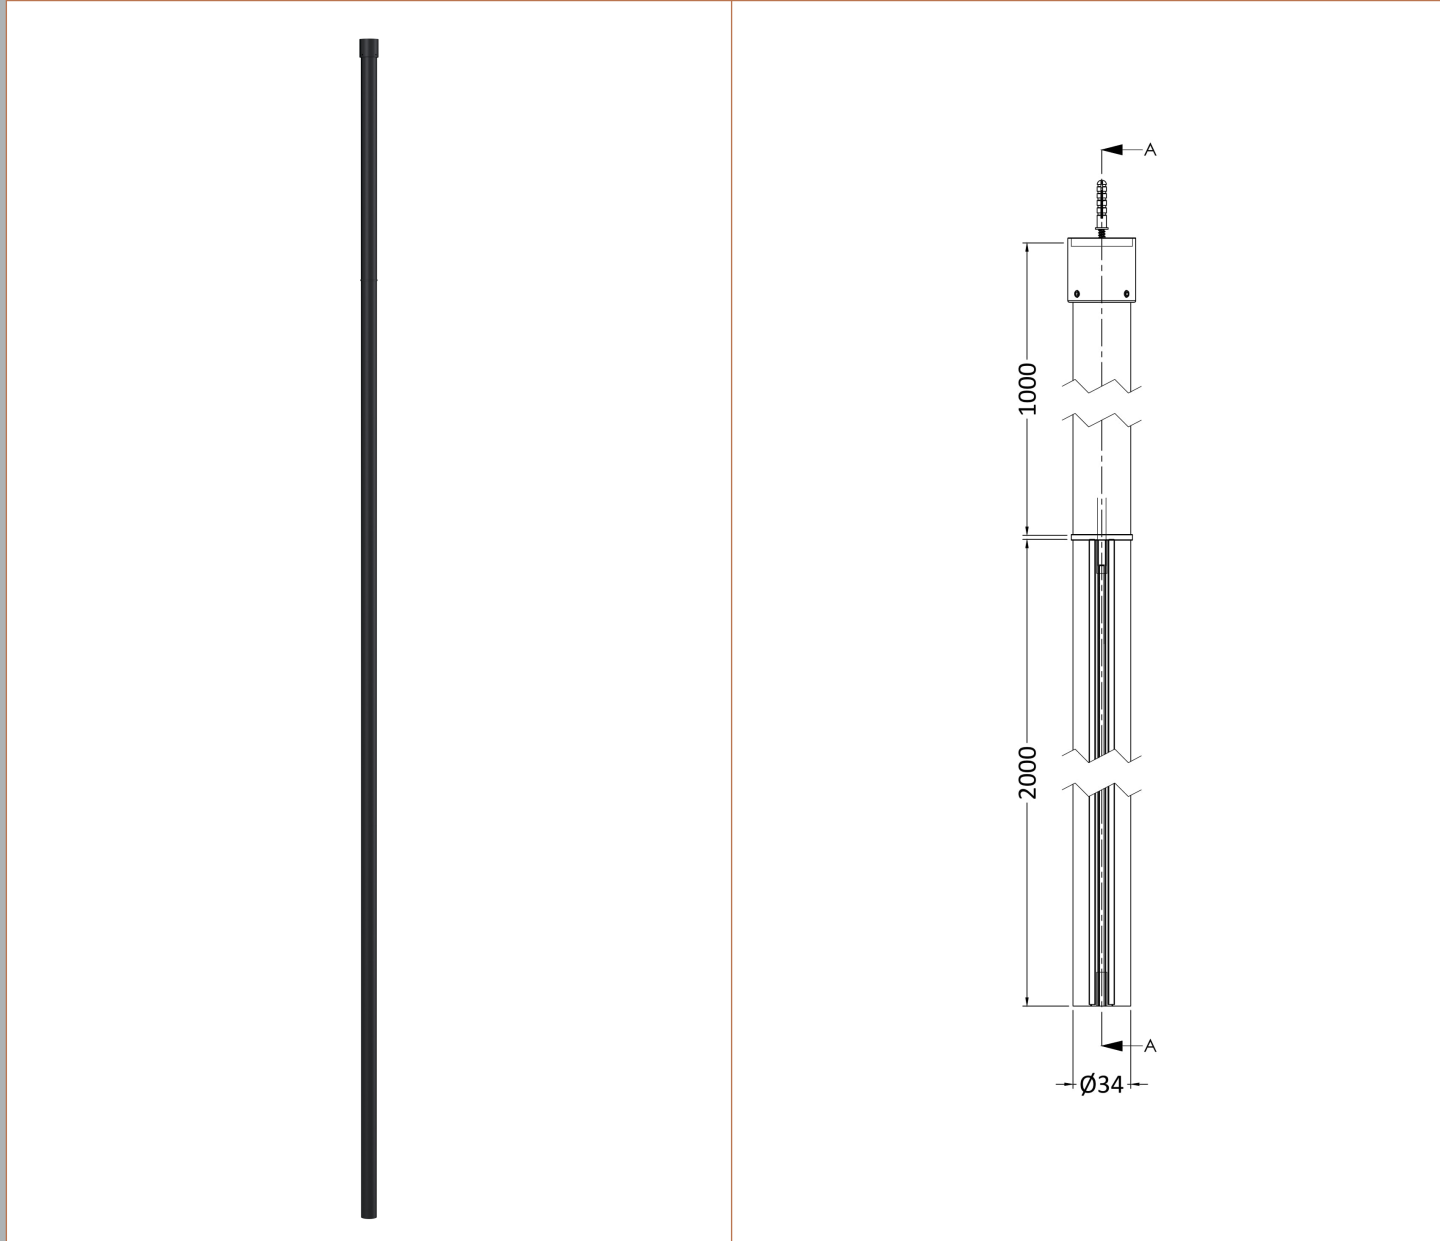

Sales Code: BGPCP14

Description: 1400 Wetroom Screen With Ceiling Poles

Packaging Details

Barcode: 5056211852087

Sales Code: WRSB1400

Description: Wetroom Screen 1400 X1950mm

Product Dimensions

Height (mm):	1950
Width (mm):	1400
Depth (mm):	14
Nett Weight (kg):	58.3

Packaging Dimensions

Height (mm):	65
Width (mm):	1485
Length (mm):	2010
Gross Weight (kg):	58.3

Packaging Data

Box Colour:	Brown Cardboard Box - Printed
Box Qty:	1
Label Size:	100 x 50
Label Colour:	Not Applicable
Label Qty:	0

Outer Box Dimensions (If Applicable)

Height (mm):	
Width (mm):	
Depth (mm):	
Length (mm):	
Gross Weight (kg):	
Barcode:	5055369007486

Product Details

Country of Origin:	China
Fitting Instruction:	No
CE & UKCA:	Yes
Profile Material:	Aluminium
Profile Finish:	Polished Chrome
Adjustments (mm):	1375mm-1393mm
Entry Width (mm):	N/A
Swing In Dim (mm):	N/A
Swing Out Dim (mm):	N/A
Radius (mm):	Not Applicable
Glass Thickness (mm):	8
Easy Fit:	No
Easy Clean:	Yes
Handle Style:	Not Applicable
Handle Material:	Not Applicable
Enclosure Design:	Frameless
Wheel Type:	Not Applicable
Support Bar Included:	Support Bar Included
Extras:	None

Sales Code: WRSF006

Description: 2/1M Wetroom Screen Ceiling Post Black

Product Dimensions

Height (mm):	3000
Width (mm):	34
Depth (mm):	34
Nett Weight (kg):	3

Packaging Dimensions

Height (mm):	2030
Width (mm):	100
Length (mm):	70
Gross Weight (kg):	3