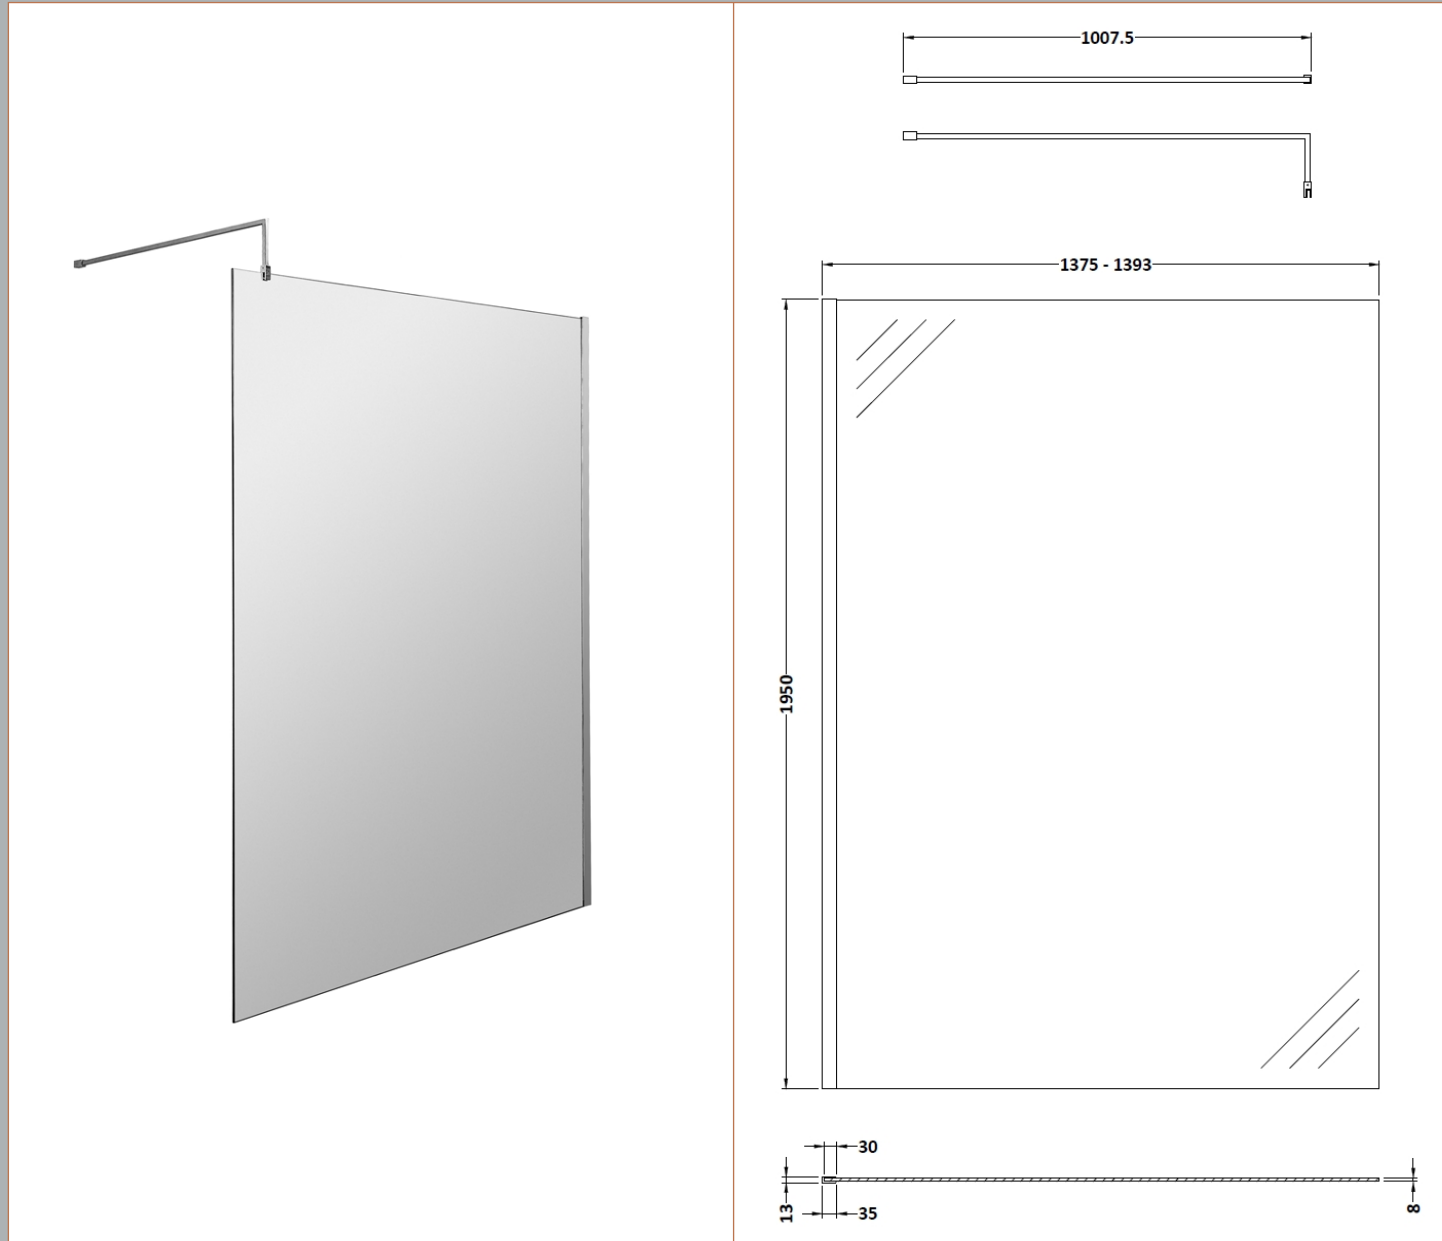

Sales Code: BGPCP14

Description: 1400 Wetroom Screen With Ceiling Poles

Packaging Details

Barcode: 5056211852087

Sales Code: WRSB1400

Description: Wetroom Screen 1400 X1950mm

Product Dimensions

Height (mm):	1950
Width (mm):	1400
Depth (mm):	14
Nett Weight (kg):	58.3

Packaging Dimensions

Height (mm):	65
Width (mm):	1485
Length (mm):	2010
Gross Weight (kg):	58.3

Packaging Data

Box Colour:	Brown Cardboard Box - Printed
Box Qty:	1
Label Size:	100 x 50
Label Colour:	Not Applicable
Label Qty:	0

Outer Box Dimensions (If Applicable)

Height (mm):	
Width (mm):	
Depth (mm):	
Length (mm):	
Gross Weight (kg):	
Barcode:	5055369007486

Product Details

Country of Origin:	China
Fitting Instruction:	No
CE & UKCA:	Yes
Profile Material:	Aluminium
Profile Finish:	Polished Chrome
Adjustments (mm):	1375mm-1393mm
Entry Width (mm):	N/A
Swing In Dim (mm):	N/A
Swing Out Dim (mm):	N/A
Radius (mm):	Not Applicable
Glass Thickness (mm):	8
Easy Fit:	No
Easy Clean:	Yes
Handle Style:	Not Applicable
Handle Material:	Not Applicable
Enclosure Design:	Frameless
Wheel Type:	Not Applicable
Support Bar Included:	Support Bar Included
Extras:	None

Sales Code: WRSF006

Description: 2/1M Wetroom Screen Ceiling Post Black

Product Dimensions

Height (mm):	3000
Width (mm):	34
Depth (mm):	34
Nett Weight (kg):	3

Packaging Dimensions

Height (mm):	2030
Width (mm):	100
Length (mm):	70
Gross Weight (kg):	3