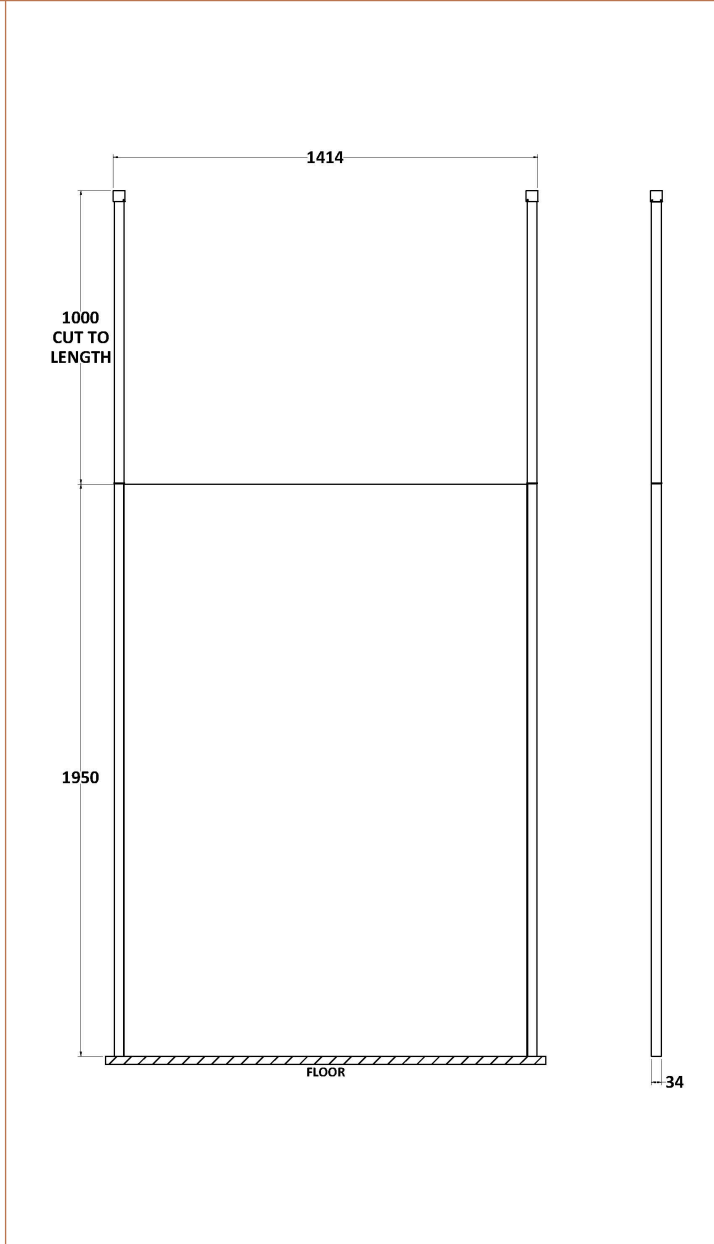

Sales Code: BGPCP14

Description: 1400 Wetroom Screen With Ceiling Poles

Packaging Details

Barcode: 5056211852087

Sales Code: WRSB1400

Description: Wetroom Screen 1400 X1950mm

Product Dimensions

Height (mm):	1950
Width (mm):	1400
Depth (mm):	14
Nett Weight (kg):	58.3

Packaging Dimensions

Height (mm):	65
Width (mm):	1485
Length (mm):	2010
Gross Weight (kg):	58.3

Packaging Data

Box Colour:	Brown Cardboard Box - Printed
Box Qty:	1
Label Size:	100 x 50
Label Colour:	Not Applicable
Label Qty:	0

Outer Box Dimensions (If Applicable)

Height (mm):	
Width (mm):	
Depth (mm):	
Length (mm):	
Gross Weight (kg):	
Barcode:	5055369007486

Product Details

Country of Origin:	China
Fitting Instruction:	No
CE & UKCA:	Yes
Profile Material:	Aluminium
Profile Finish:	Polished Chrome
Adjustments (mm):	1375mm-1393mm
Entry Width (mm):	N/A
Swing In Dim (mm):	N/A
Swing Out Dim (mm):	N/A
Radius (mm):	Not Applicable
Glass Thickness (mm):	8
Easy Fit:	No
Easy Clean:	Yes
Handle Style:	Not Applicable
Handle Material:	Not Applicable
Enclosure Design:	Frameless
Wheel Type:	Not Applicable
Support Bar Included:	Support Bar Included
Extras:	None

Sales Code: WRSF006

Description: 2/1M Wetroom Screen Ceiling Post Black

Product Dimensions

Height (mm):	3000
Width (mm):	34
Depth (mm):	34
Nett Weight (kg):	3

Packaging Dimensions

Height (mm):	2030
Width (mm):	100
Length (mm):	70
Gross Weight (kg):	3