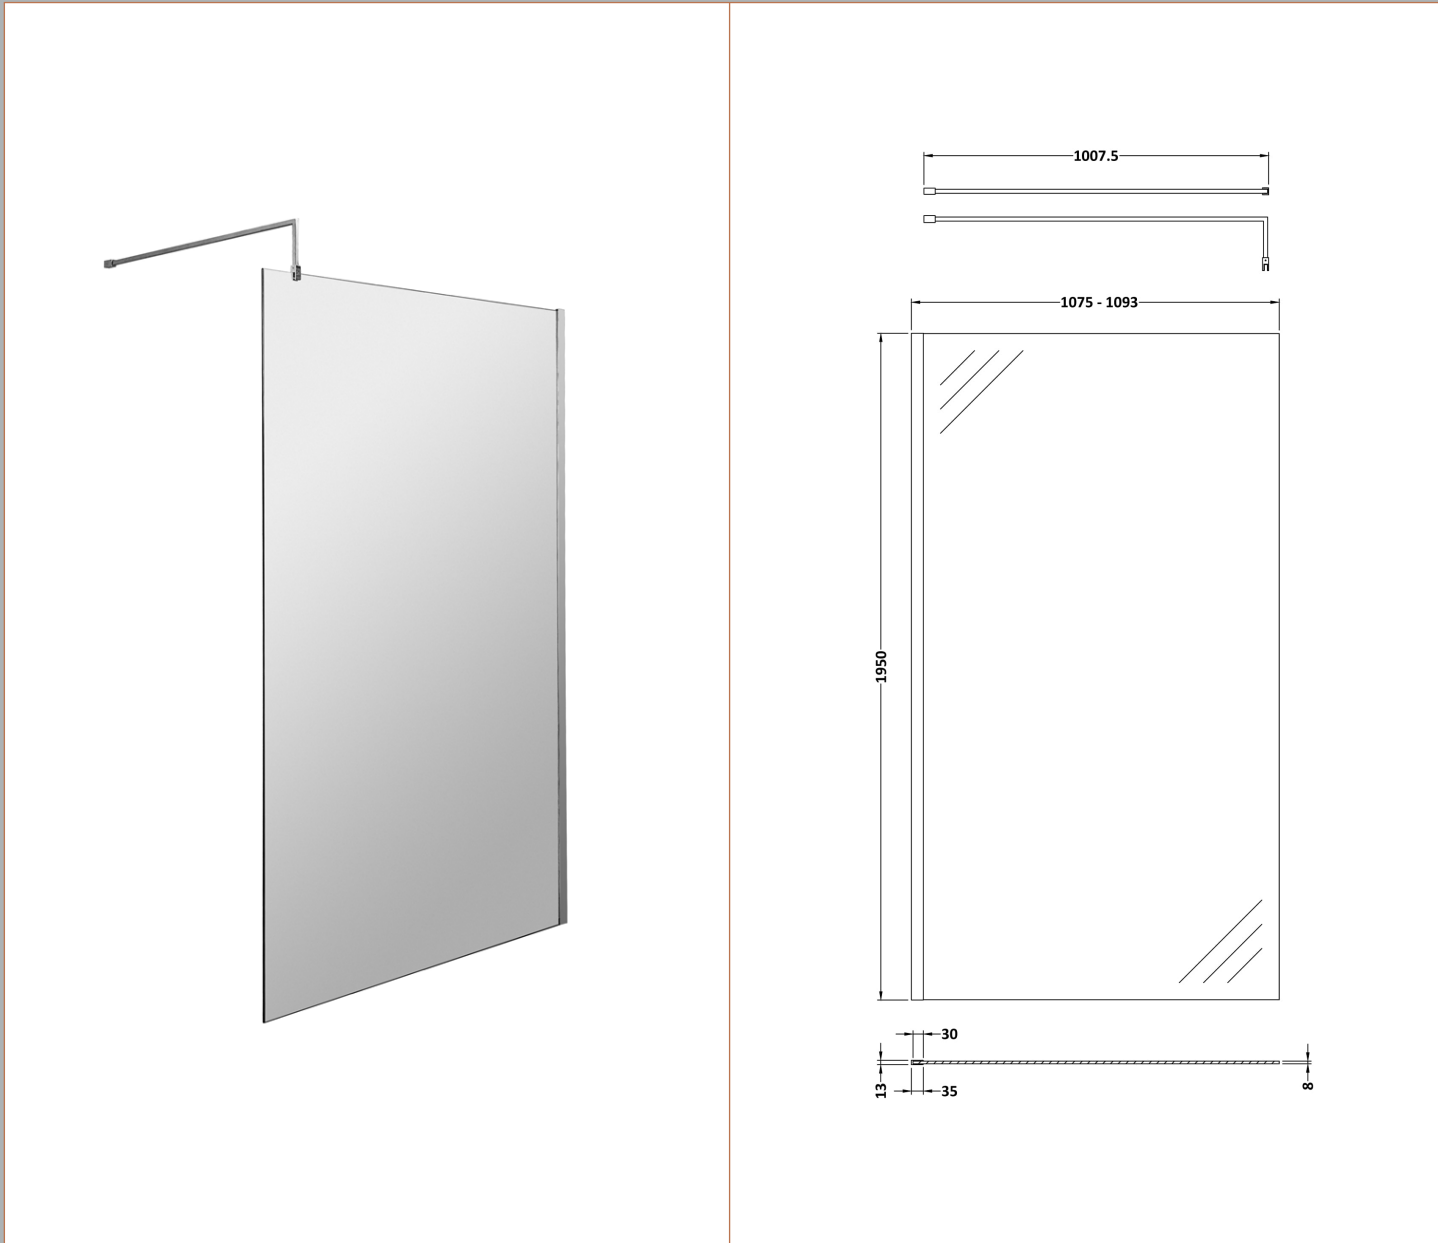

Sales Code: BGPCP11

Description: 1100 Wetroom Screen With Ceiling Poles

Packaging Details

Barcode: 5056211855644

Sales Code: WRSB1100

Description: 1100X1950 Wetroom Screen Inc Support Bar

Product Dimensions

Height (mm):	1950
Width (mm):	1100
Depth (mm):	14
Nett Weight (kg):	48.8

Packaging Dimensions

Height (mm):	2070
Width (mm):	1150
Length (mm):	60
Gross Weight (kg):	48.8

Packaging Data

Box Colour:	Brown Cardboard Box - Printed
Box Qty:	1
Label Size:	100 x 50
Label Colour:	Not Applicable
Label Qty:	0

Outer Box Dimensions (If Applicable)

Height (mm):	
Width (mm):	
Depth (mm):	
Length (mm):	
Gross Weight (kg):	
Barcode:	5055275871157

Product Details

Country of Origin:	China
Fitting Instruction:	No
CE & UKCA:	Yes
Profile Material:	Aluminium
Profile Finish:	Polished Chrome
Adjustments (mm):	1075mm-1093mm
Entry Width (mm):	N/A
Swing In Dim (mm):	N/A
Swing Out Dim (mm):	N/A
Radius (mm):	Not Applicable
Glass Thickness (mm):	8
Easy Fit:	No
Easy Clean:	Yes
Handle Style:	Not Applicable
Handle Material:	Not Applicable
Enclosure Design:	Frameless
Wheel Type:	Not Applicable
Support Bar Included:	Support Bar Included
Extras:	None

Sales Code: WRSF006

Description: 2/1M Wetroom Screen Ceiling Post Black

Product Dimensions

Height (mm):	3000
Width (mm):	34
Depth (mm):	34
Nett Weight (kg):	3

Packaging Dimensions

Height (mm):	2030
Width (mm):	100
Length (mm):	70
Gross Weight (kg):	3