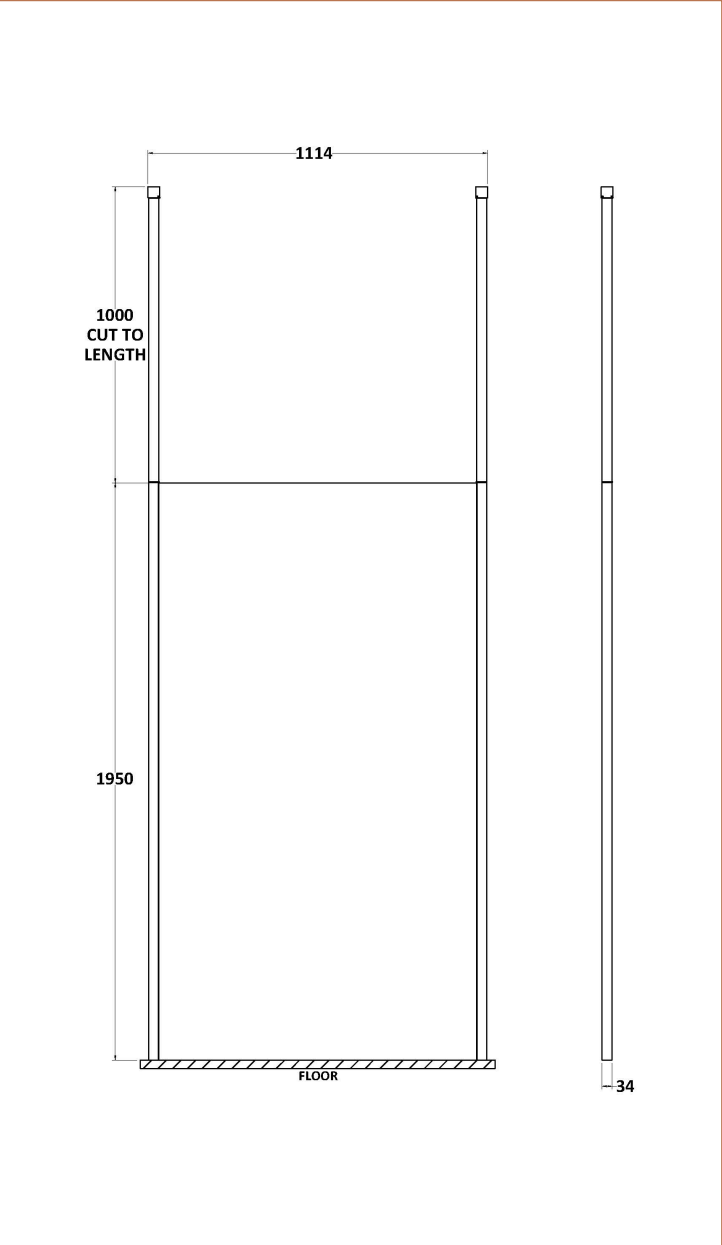

Sales Code: BGPCP11

Description: 1100 Wetroom Screen With Ceiling Poles

Packaging Details

Barcode: 5056211855644

Sales Code: WRSB1100

Description: 1100X1950 Wetroom Screen Inc Support Bar

Product Dimensions

Height (mm):	1950
Width (mm):	1100
Depth (mm):	14
Nett Weight (kg):	48.8

Packaging Dimensions

Height (mm):	2070
Width (mm):	1150
Length (mm):	60
Gross Weight (kg):	48.8

Packaging Data

Box Colour:	Brown Cardboard Box - Printed
Box Qty:	1
Label Size:	100 x 50
Label Colour:	Not Applicable
Label Qty:	0

Outer Box Dimensions (If Applicable)

Height (mm):	
Width (mm):	
Depth (mm):	
Length (mm):	
Gross Weight (kg):	
Barcode:	5055275871157

Product Details

Country of Origin:	China
Fitting Instruction:	No
CE & UKCA:	Yes
Profile Material:	Aluminium
Profile Finish:	Polished Chrome
Adjustments (mm):	1075mm-1093mm
Entry Width (mm):	N/A
Swing In Dim (mm):	N/A
Swing Out Dim (mm):	N/A
Radius (mm):	Not Applicable
Glass Thickness (mm):	8
Easy Fit:	No
Easy Clean:	Yes
Handle Style:	Not Applicable
Handle Material:	Not Applicable
Enclosure Design:	Frameless
Wheel Type:	Not Applicable
Support Bar Included:	Support Bar Included
Extras:	None

Sales Code: WRSF006

Description: 2/1M Wetroom Screen Ceiling Post Black

Product Dimensions

Height (mm):	3000
Width (mm):	34
Depth (mm):	34
Nett Weight (kg):	3

Packaging Dimensions

Height (mm):	2030
Width (mm):	100
Length (mm):	70
Gross Weight (kg):	3