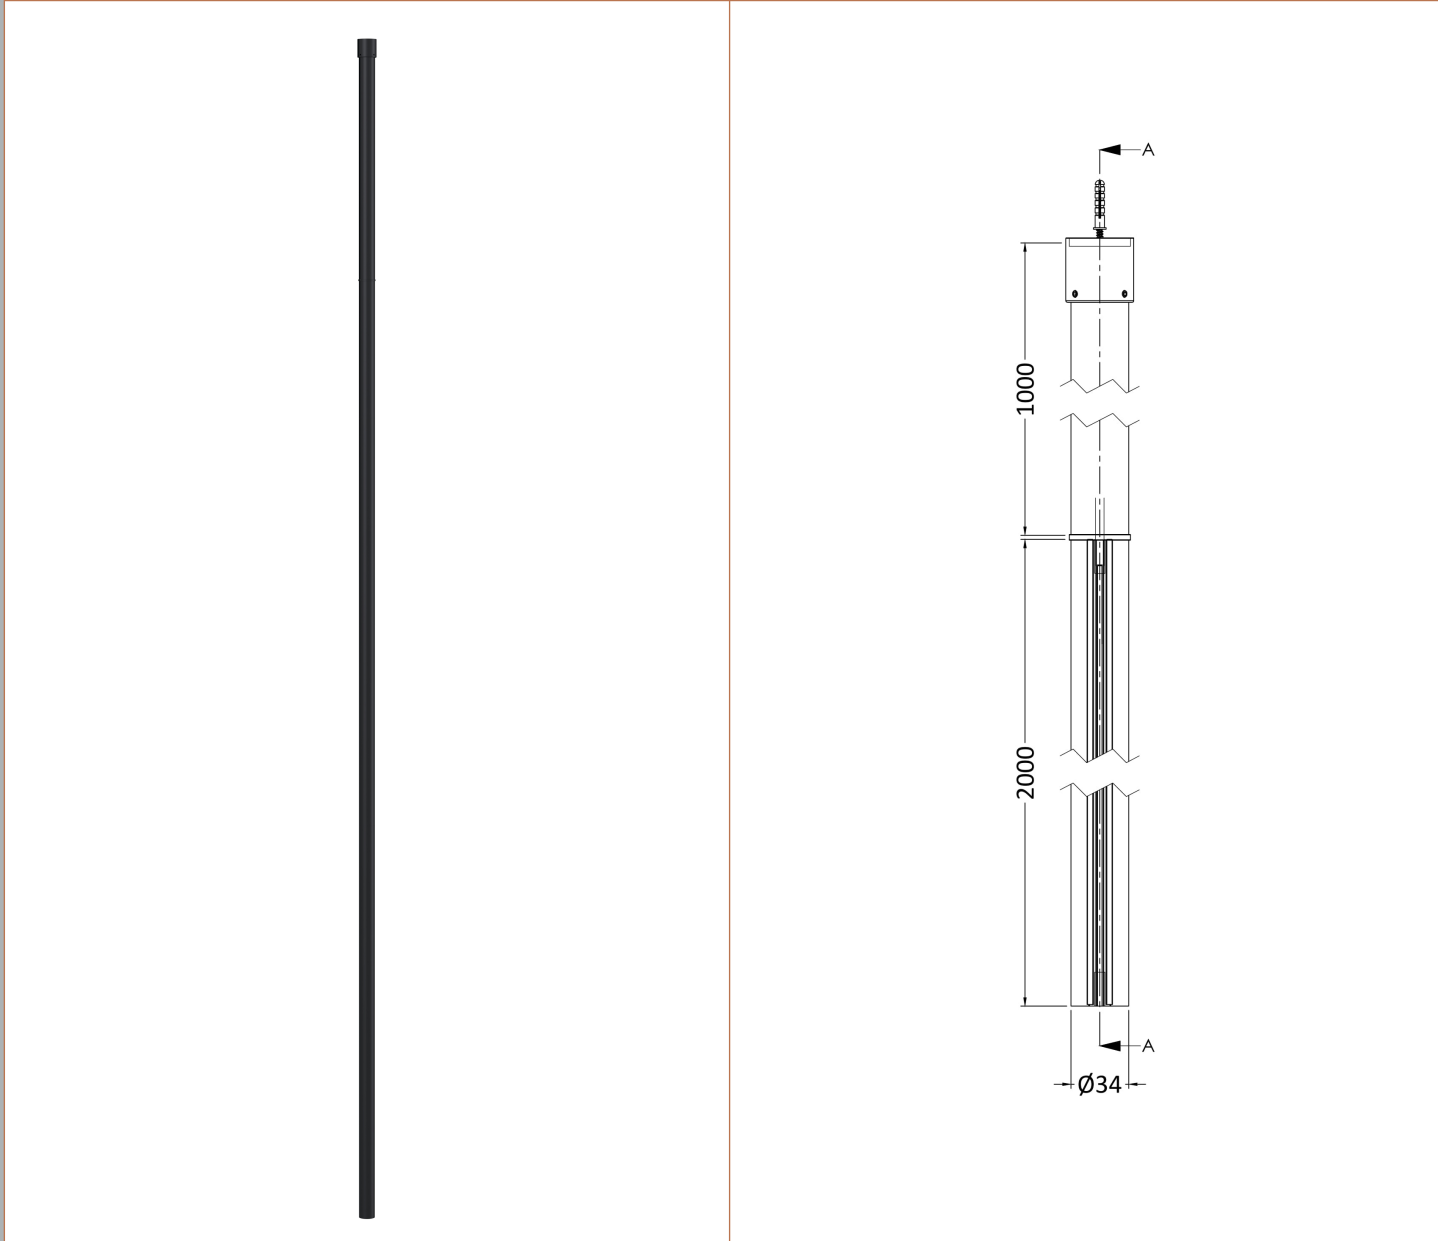

Height (mm):	1950
Width (mm):	1100
Depth (mm):	14
Nett Weight (kg):	48.8

Packaging Dimensions

Height (mm):	2070
Width (mm):	1150
Length (mm):	60
Gross Weight (kg):	48.8

Packaging Data

Box Colour:	Brown Cardboard Box - Printed
Box Qty:	1
Label Size:	100 x 50
Label Colour:	Not Applicable
Label Qty:	0

Outer Box Dimensions (If Applicable)

Height (mm):	
Width (mm):	
Depth (mm):	
Length (mm):	
Gross Weight (kg):	
Barcode:	5055275871157

Product Details

Country of Origin:	China
Fitting Instruction:	No
CE & UKCA:	Yes
Profile Material:	Aluminium
Profile Finish:	Polished Chrome
Adjustments (mm):	1075mm-1093mm
Entry Width (mm):	N/A
Swing In Dim (mm):	N/A
Swing Out Dim (mm):	N/A
Radius (mm):	Not Applicable
Glass Thickness (mm):	8
Easy Fit:	No
Easy Clean:	Yes
Handle Style:	Not Applicable
Handle Material:	Not Applicable
Enclosure Design:	Frameless
Wheel Type:	Not Applicable
Support Bar Included:	Support Bar Included
Extras:	None

Sales Code: WRSF006

Description: 2/1M Wetroom Screen Ceiling Post Black

Product Dimensions

Height (mm):	3000
Width (mm):	34
Depth (mm):	34
Nett Weight (kg):	3

Packaging Dimensions

Height (mm):	2030
Width (mm):	100
Length (mm):	70
Gross Weight (kg):	3

Packaging Data

Box Colour:	Brown Cardboard Box - Printed
Box Qty:	1
Label Size:	100 x 50
Label Colour:	White Label
Label Qty:	1

Outer Box Dimensions (If Applicable)

Height (mm):	
Width (mm):	
Depth (mm):	
Length (mm):	
Gross Weight (kg):	
Barcode:	5056211850601