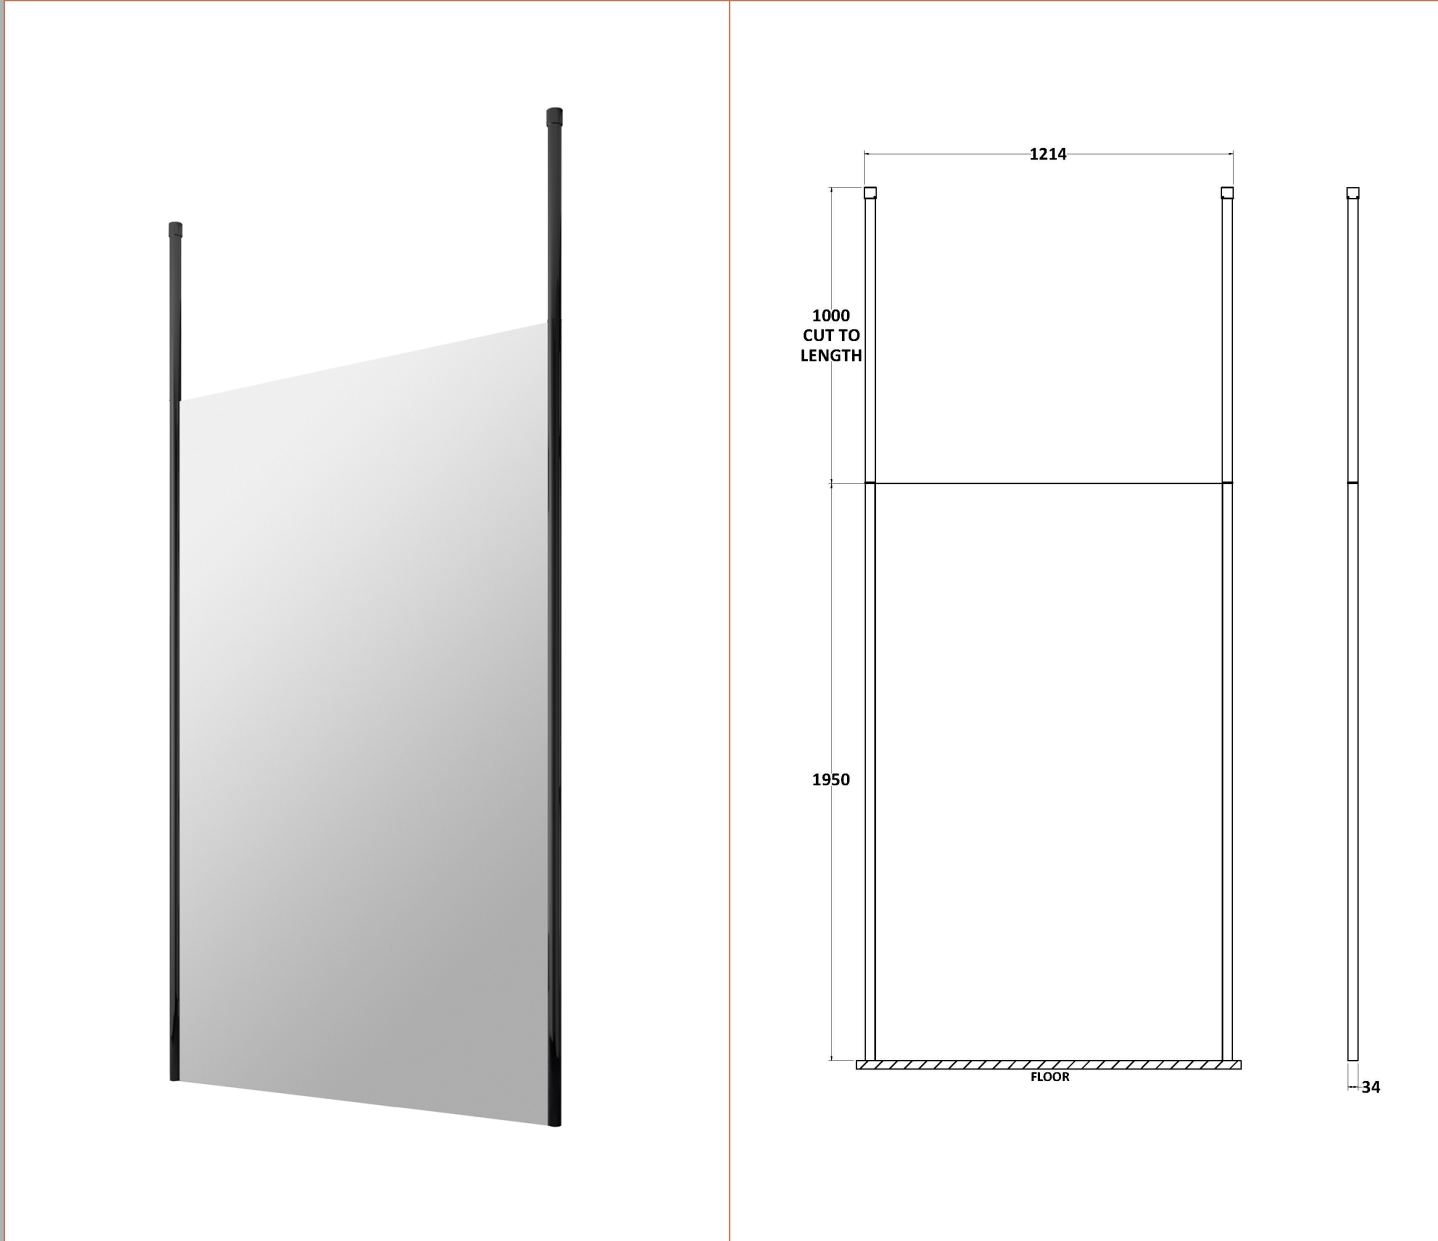

Sales Code: BGPCP12

Description: 1200 Wetroom Screen With Ceiling Poles

Packaging Details

Barcode: 5056211852070

Sales Code: WRSB1200

Description: Wetroom Screen 1200 X1950mm

Product Dimensions

Height (mm):	1950
Width (mm):	1200
Depth (mm):	14
Nett Weight (kg):	50.4

Packaging Dimensions

Height (mm):	65
Width (mm):	1250
Length (mm):	2010
Gross Weight (kg):	50.4

Packaging Data

Box Colour:	Brown Cardboard Box - Printed
Box Qty:	1
Label Size:	100 x 50
Label Colour:	Not Applicable
Label Qty:	0

Outer Box Dimensions (If Applicable)

Height (mm):	
Width (mm):	
Depth (mm):	
Length (mm):	
Gross Weight (kg):	
Barcode:	5055369007479

Product Details

Country of Origin:	China
Fitting Instruction:	No
CE & UKCA:	Yes
Profile Material:	Aluminium
Profile Finish:	Polished Chrome
Adjustments (mm):	1175mm-1193mm
Entry Width (mm):	N/A
Swing In Dim (mm):	N/A
Swing Out Dim (mm):	N/A
Radius (mm):	Not Applicable
Glass Thickness (mm):	8
Easy Fit:	No
Easy Clean:	Yes
Handle Style:	Not Applicable
Handle Material:	Not Applicable
Enclosure Design:	Frameless
Wheel Type:	Not Applicable
Support Bar Included:	Support Bar Included
Extras:	None

Sales Code: WRSF006

Description: 2/1M Wetroom Screen Ceiling Post Black

Product Dimensions

Height (mm):	3000
Width (mm):	34
Depth (mm):	34
Nett Weight (kg):	3

Packaging Dimensions

Height (mm):	2030
Width (mm):	100
Length (mm):	70
Gross Weight (kg):	3