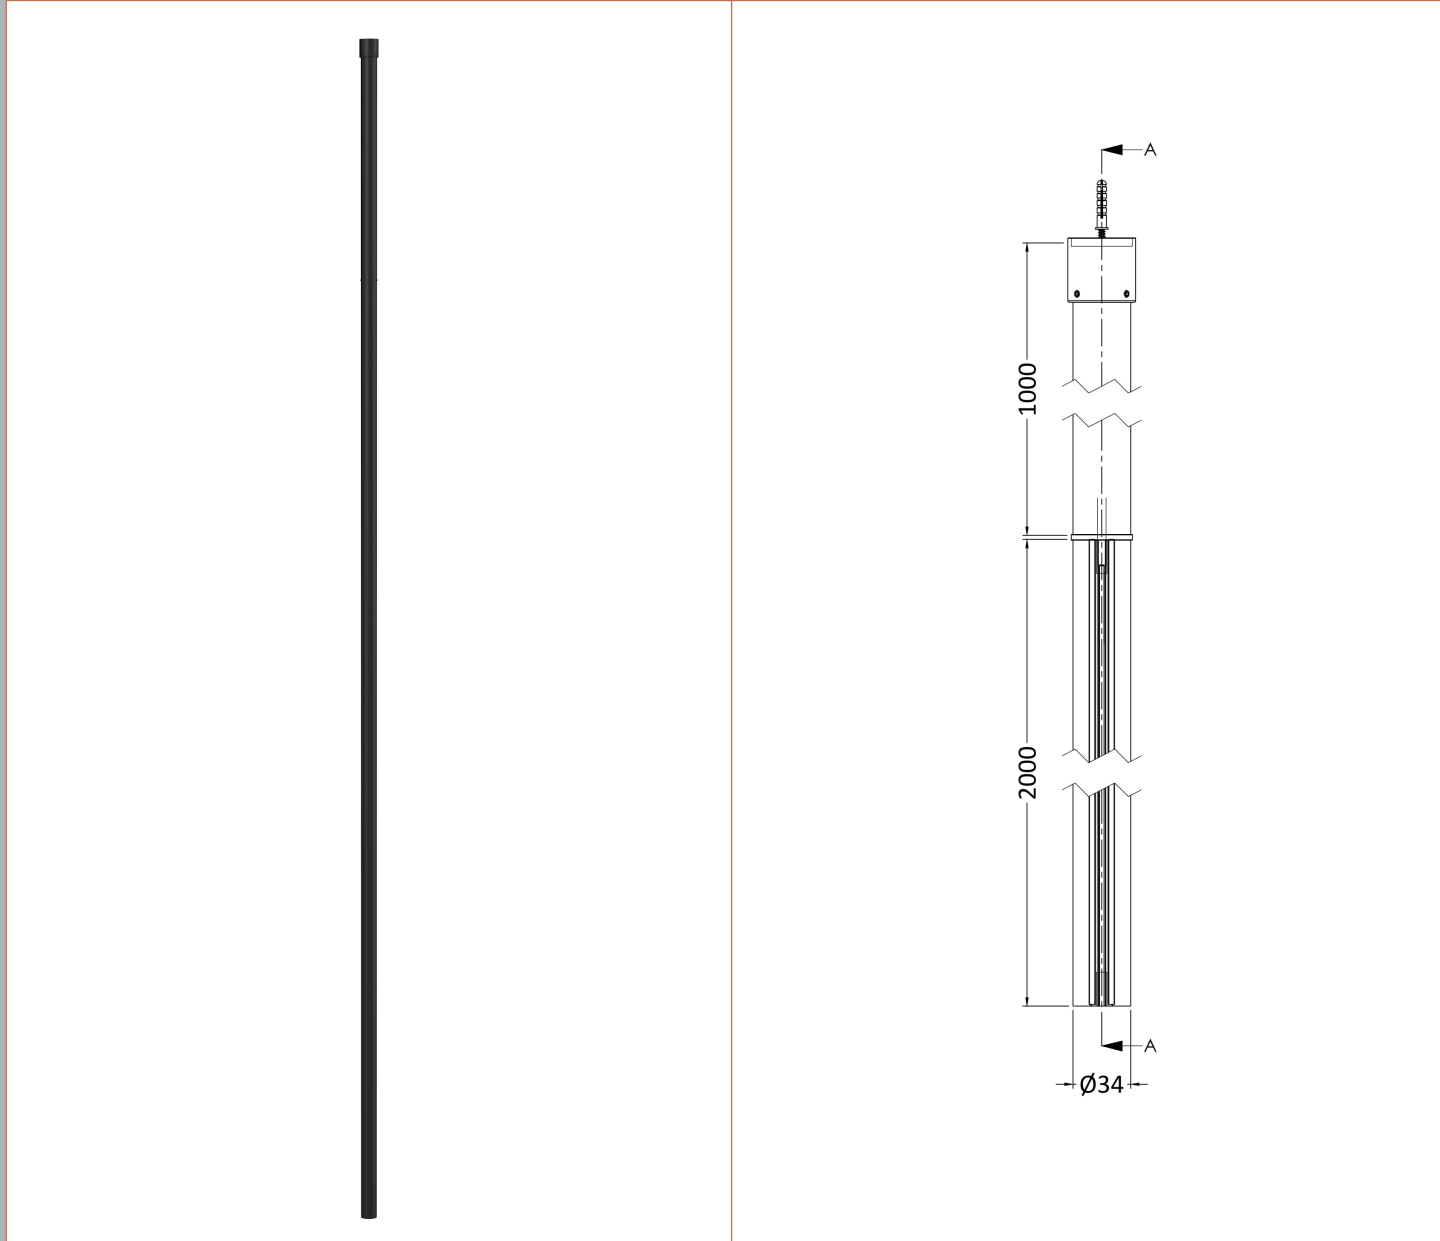

Sales Code: BGPCP12

Description: 1200 Wetroom Screen With Ceiling Poles

Packaging Details

Barcode: 5056211852070

Sales Code: WRSB1200

Description: Wetroom Screen 1200 X1950mm

Product Dimensions

Height (mm):	1950
Width (mm):	1200
Depth (mm):	14
Nett Weight (kg):	50.4

Outer Box Dimensions (If Applicable)

Height (mm):	
Width (mm):	
Depth (mm):	
Length (mm):	
Gross Weight (kg):	
Barcode:	5055369007479

Product Details

Country of Origin:	China
Fitting Instruction:	No
CE & UKCA:	Yes
Profile Material:	Aluminium
Profile Finish:	Polished Chrome
Adjustments (mm):	1175mm-1193mm
Entry Width (mm):	N/A
Swing In Dim (mm):	N/A
Swing Out Dim (mm):	N/A
Radius (mm):	Not Applicable
Glass Thickness (mm):	8
Easy Fit:	No
Easy Clean:	Yes
Handle Style:	Not Applicable
Handle Material:	Not Applicable
Enclosure Design:	Frameless
Wheel Type:	Not Applicable
Support Bar Included:	Support Bar Included
Extras:	None

Sales Code: WRSF006

Description: 2/1M Wetroom Screen Ceiling Post Black

Product Dimensions

Height (mm):	3000
Width (mm):	34
Depth (mm):	34
Nett Weight (kg):	3

Packaging Dimensions

Height (mm):	2030
Width (mm):	100
Length (mm):	70
Gross Weight (kg):	3

Product Details

Country of Origin:	China
Fitting Instruction:	No
CE & UKCA:	N/A
Profile Material:	Aluminium
Profile Finish:	Matt Black
Adjustments (mm):	N/A
Entry Width (mm):	N/A
Swing In Dim (mm):	N/A
Swing Out Dim (mm):	N/A
Radius (mm):	Not Applicable
Glass Thickness (mm):	
Easy Fit:	Not Applicable
Easy Clean:	Not Applicable
Handle Style:	Not Applicable
Handle Material:	Not Applicable
Enclosure Design:	Not Applicable
Wheel Type:	Not Applicable
Support Bar Included:	Support Bar Not Included
Extras:	None