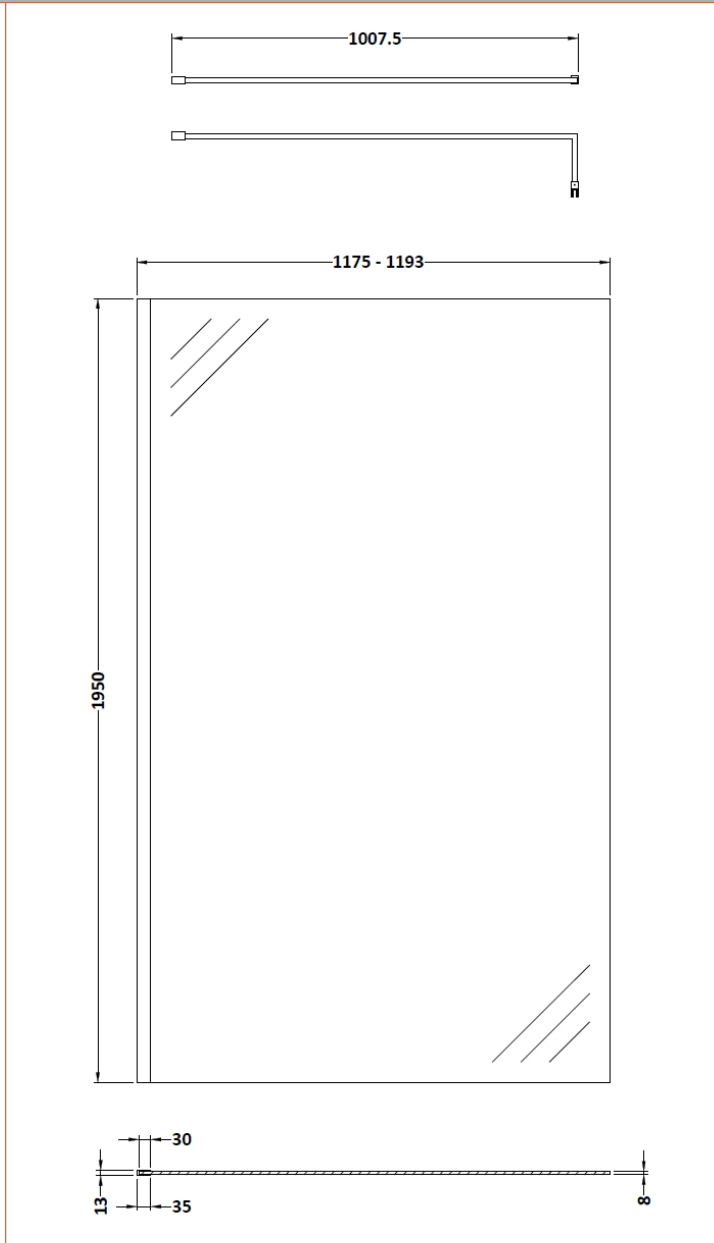

Sales Code: BGPCP12

Description: 1200 Wetroom Screen With Ceiling Poles

Packaging Details

Barcode: 5056211852070

Sales Code: WRSB1200

Description: Wetroom Screen 1200 X1950mm

Product Dimensions

Height (mm):	1950
Width (mm):	1200
Depth (mm):	14
Nett Weight (kg):	50.4

Packaging Dimensions

Height (mm):	65
Width (mm):	1250
Length (mm):	2010
Gross Weight (kg):	50.4

Packaging Data

Box Colour:	Brown Cardboard Box - Printed
Box Qty:	1
Label Size:	100 x 50
Label Colour:	Not Applicable
Label Qty:	0

Outer Box Dimensions (If Applicable)

Height (mm):	
Width (mm):	
Depth (mm):	
Length (mm):	
Gross Weight (kg):	
Barcode:	5055369007479

Product Details

Country of Origin:	China
Fitting Instruction:	No
CE & UKCA:	Yes
Profile Material:	Aluminium
Profile Finish:	Polished Chrome
Adjustments (mm):	1175mm-1193mm
Entry Width (mm):	N/A
Swing In Dim (mm):	N/A
Swing Out Dim (mm):	N/A
Radius (mm):	Not Applicable
Glass Thickness (mm):	8
Easy Fit:	No
Easy Clean:	Yes
Handle Style:	Not Applicable
Handle Material:	Not Applicable
Enclosure Design:	Frameless
Wheel Type:	Not Applicable
Support Bar Included:	Support Bar Included
Extras:	None

Sales Code: WRSF006

Description: 2/1M Wetroom Screen Ceiling Post Black

Product Dimensions

Height (mm):	3000
Width (mm):	34
Depth (mm):	34
Nett Weight (kg):	3

Packaging Dimensions

Height (mm):	2030
Width (mm):	100
Length (mm):	70
Gross Weight (kg):	3