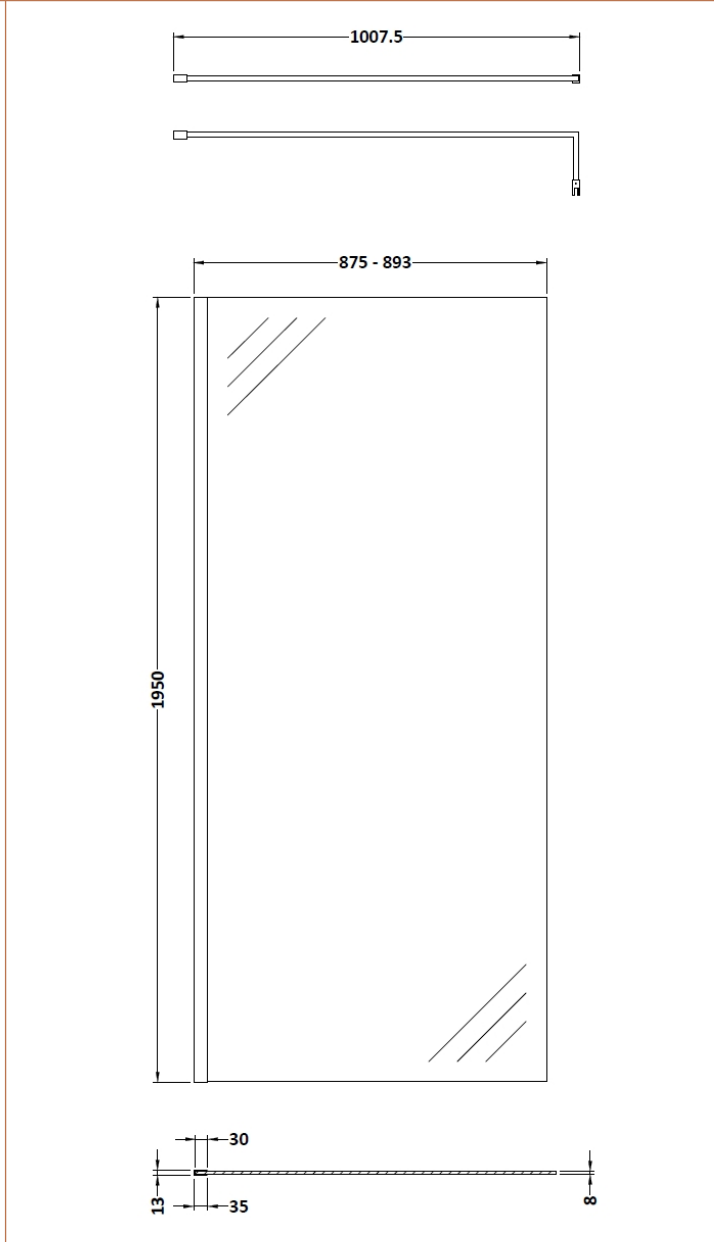

Sales Code: BGPCP090

Description: 900 Wetroom Screen With Ceiling Poles

Packaging Details

Barcode: 5056211852056

Sales Code: WRSB900

Description: Wetroom Screen 900 X1950mm

Product Dimensions

Height (mm):	1950
Width (mm):	900
Depth (mm):	14
Nett Weight (kg):	38.24

Packaging Dimensions

Height (mm):	65
Width (mm):	930
Length (mm):	2010
Gross Weight (kg):	38.24

Packaging Data

Box Colour:	Brown Cardboard Box - Printed
Box Qty:	1
Label Size:	100 x 50
Label Colour:	Not Applicable
Label Qty:	0

Outer Box Dimensions (If Applicable)

Height (mm):	
Width (mm):	
Depth (mm):	
Length (mm):	
Gross Weight (kg):	
Barcode:	5055369007455

Product Details

Country of Origin:	China
Fitting Instruction:	No
CE & UKCA:	Yes
Profile Material:	Aluminium
Profile Finish:	Polished Chrome
Adjustments (mm):	875mm-893mm
Entry Width (mm):	N/A
Swing In Dim (mm):	N/A
Swing Out Dim (mm):	N/A
Radius (mm):	Not Applicable
Glass Thickness (mm):	8
Easy Fit:	No
Easy Clean:	Yes
Handle Style:	Not Applicable
Handle Material:	Not Applicable
Enclosure Design:	Frameless
Wheel Type:	Not Applicable
Support Bar Included:	Support Bar Included
Extras:	None

Sales Code: WRSF006

Description: 2/1M Wetroom Screen Ceiling Post Black

Product Dimensions

Height (mm):	3000
Width (mm):	34
Depth (mm):	34
Nett Weight (kg):	3

Packaging Dimensions

Height (mm):	2030
Width (mm):	100
Length (mm):	70
Gross Weight (kg):	3