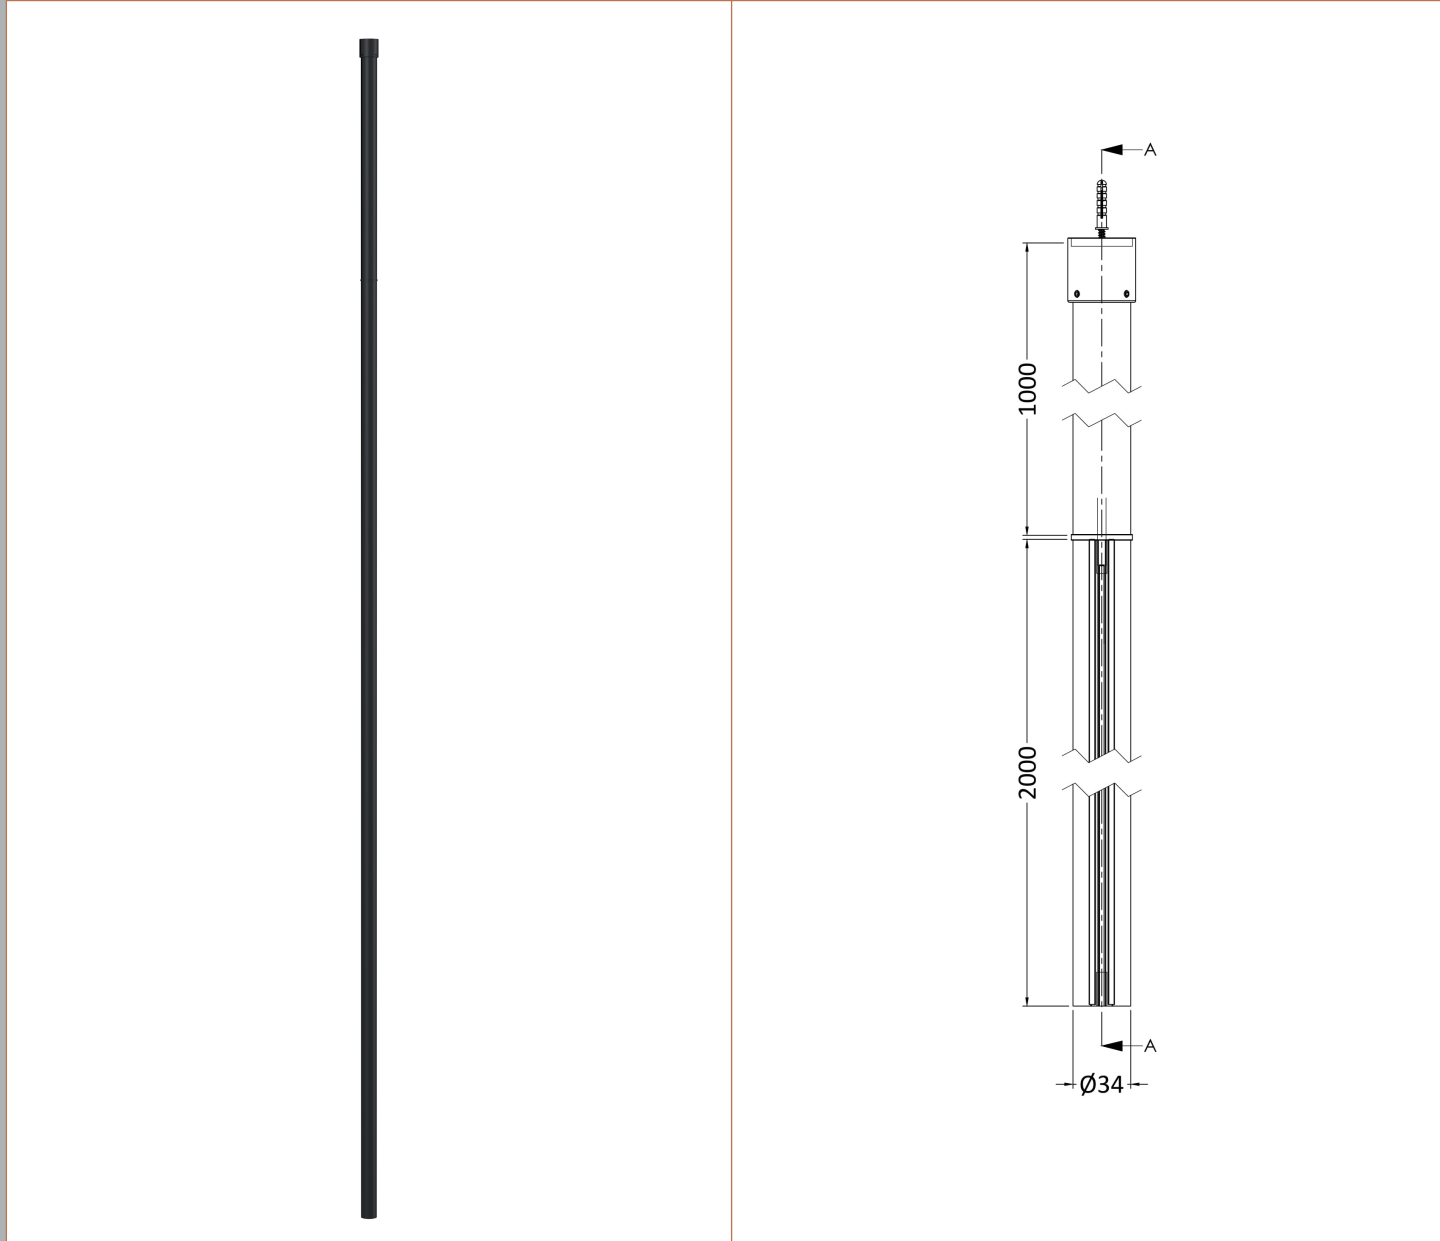

Sales Code: BGPCP090

Description: 900 Wetroom Screen With Ceiling Poles

Packaging Details

Barcode: 5056211852056

Sales Code: WRSB900

Description: Wetroom Screen 900 X1950mm

Product Dimensions

Height (mm):	1950
Width (mm):	900
Depth (mm):	14
Nett Weight (kg):	38.24

Packaging Dimensions

Height (mm):	65
Width (mm):	930
Length (mm):	2010
Gross Weight (kg):	38.24

Packaging Data

Box Colour:	Brown Cardboard Box - Printed
Box Qty:	1
Label Size:	100 x 50
Label Colour:	Not Applicable
Label Qty:	0

Outer Box Dimensions (If Applicable)

Height (mm):	
Width (mm):	
Depth (mm):	
Length (mm):	
Gross Weight (kg):	
Barcode:	5055369007455

Product Details

Country of Origin:	China
Fitting Instruction:	No
CE & UKCA:	Yes
Profile Material:	Aluminium
Profile Finish:	Polished Chrome
Adjustments (mm):	875mm-893mm
Entry Width (mm):	N/A
Swing In Dim (mm):	N/A
Swing Out Dim (mm):	N/A
Radius (mm):	Not Applicable
Glass Thickness (mm):	8
Easy Fit:	No
Easy Clean:	Yes
Handle Style:	Not Applicable
Handle Material:	Not Applicable
Enclosure Design:	Frameless
Wheel Type:	Not Applicable
Support Bar Included:	Support Bar Included
Extras:	None

Sales Code: WRSF006

Description: 2/1M Wetroom Screen Ceiling Post Black

Product Dimensions

Height (mm):	3000
Width (mm):	34
Depth (mm):	34
Nett Weight (kg):	3

Packaging Dimensions

Height (mm):	2030
Width (mm):	100
Length (mm):	70
Gross Weight (kg):	3