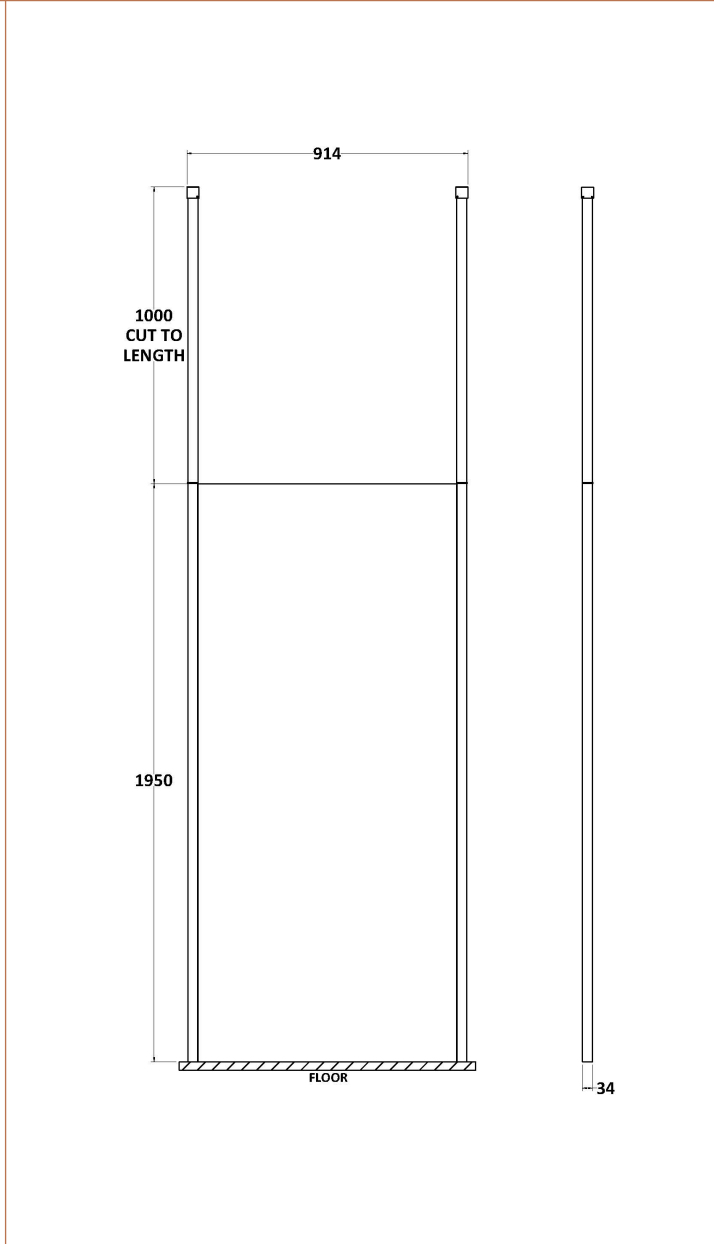

Sales Code: BGPCP090

Description: 900 Wetroom Screen With Ceiling Poles

Packaging Details

Barcode: 5056211852056

Sales Code: WRSB900

Description: Wetroom Screen 900 X1950mm

Product Dimensions

Height (mm):	1950
Width (mm):	900
Depth (mm):	14
Nett Weight (kg):	38.24

Packaging Dimensions

Height (mm):	65
Width (mm):	930
Length (mm):	2010
Gross Weight (kg):	38.24

Packaging Data

Box Colour:	Brown Cardboard Box - Printed
Box Qty:	1
Label Size:	100 x 50
Label Colour:	Not Applicable
Label Qty:	0

Outer Box Dimensions (If Applicable)

Height (mm):	
Width (mm):	
Depth (mm):	
Length (mm):	
Gross Weight (kg):	
Barcode:	5055369007455

Product Details

Country of Origin:	China
Fitting Instruction:	No
CE & UKCA:	Yes
Profile Material:	Aluminium
Profile Finish:	Polished Chrome
Adjustments (mm):	875mm-893mm
Entry Width (mm):	N/A
Swing In Dim (mm):	N/A
Swing Out Dim (mm):	N/A
Radius (mm):	Not Applicable
Glass Thickness (mm):	8
Easy Fit:	No
Easy Clean:	Yes
Handle Style:	Not Applicable
Handle Material:	Not Applicable
Enclosure Design:	Frameless
Wheel Type:	Not Applicable
Support Bar Included:	Support Bar Included
Extras:	None

Sales Code: WRSF006

Description: 2/1M Wetroom Screen Ceiling Post Black

Product Dimensions

Height (mm):	3000
Width (mm):	34
Depth (mm):	34
Nett Weight (kg):	3

Packaging Dimensions

Height (mm):	2030
Width (mm):	100
Length (mm):	70
Gross Weight (kg):	3