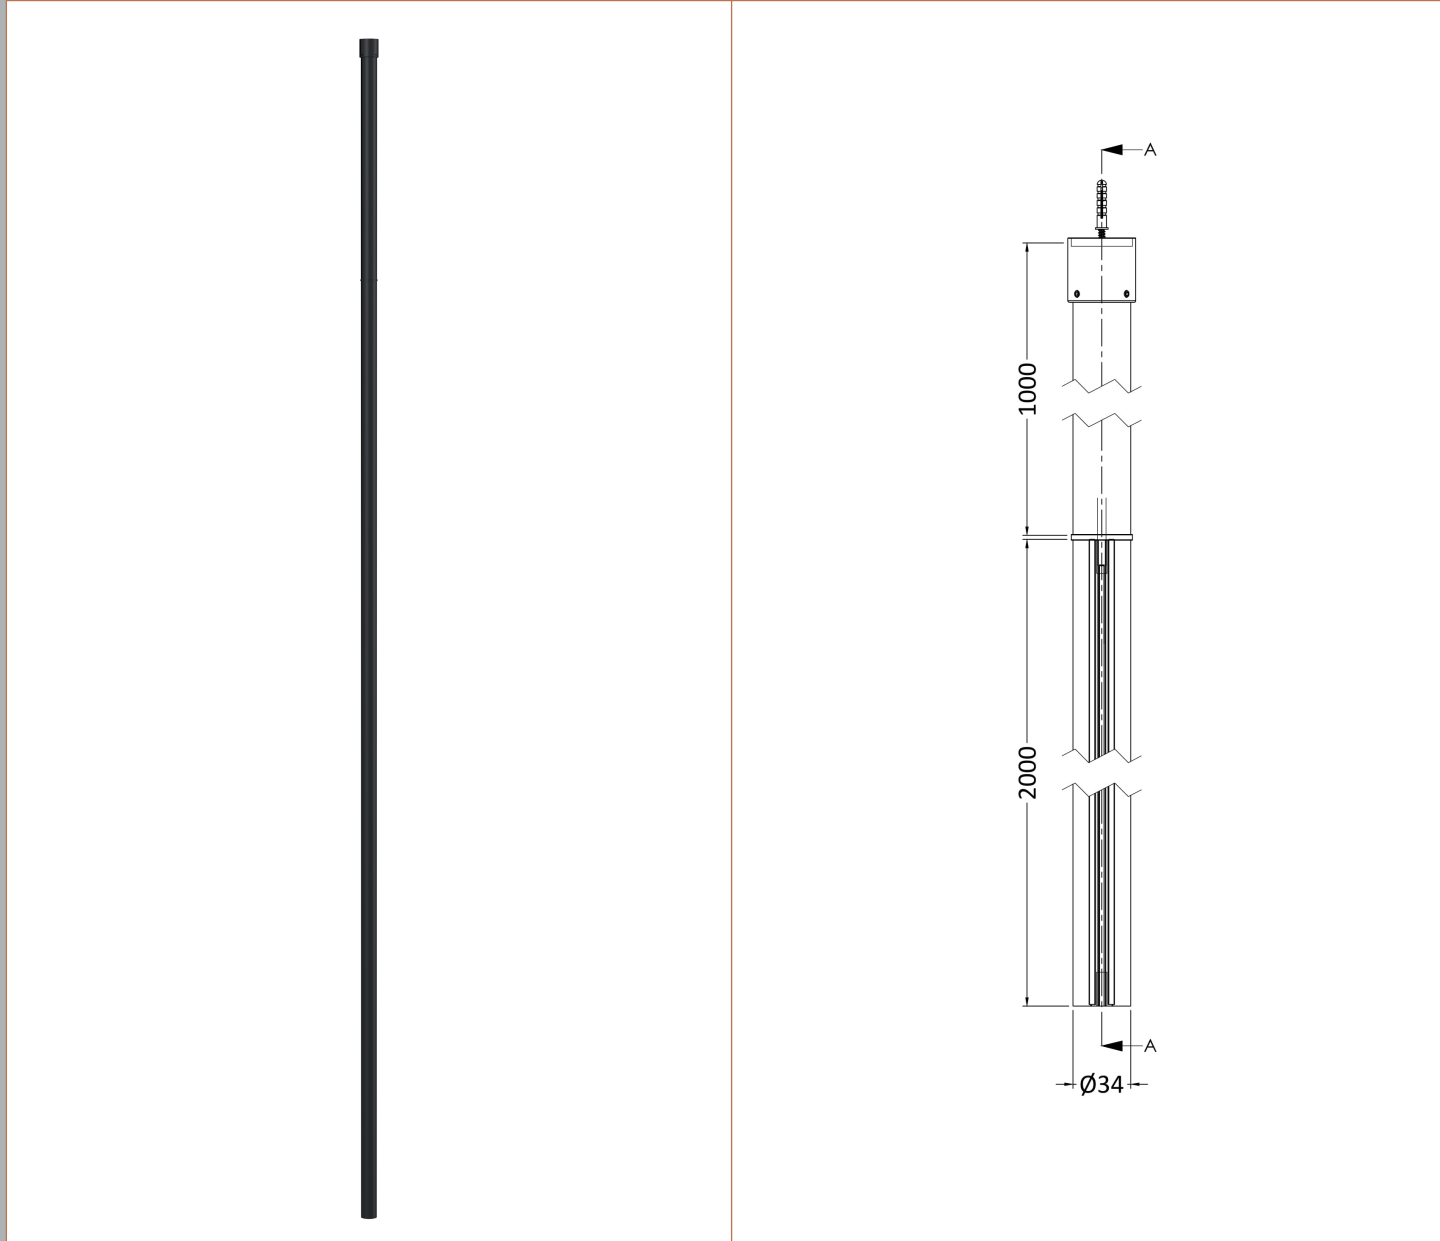

Sales Code: BGPCP070

Description: 700 Wetroom Screen With Ceiling Poles

Packaging Details

Barcode: 5056211852032

Sales Code: WRSB700

Description: Wetroom Screen 700 X1950mm

Product Dimensions

Height (mm):	1950
Width (mm):	700
Depth (mm):	14
Nett Weight (kg):	29.44

Packaging Dimensions

Height (mm):	65
Width (mm):	730
Length (mm):	2010
Gross Weight (kg):	29.44

Packaging Data

Box Colour:	Brown Cardboard Box - Printed
Box Qty:	1
Label Size:	100 x 50
Label Colour:	Not Applicable
Label Qty:	0

Outer Box Dimensions (If Applicable)

Height (mm):	
Width (mm):	
Depth (mm):	
Length (mm):	
Gross Weight (kg):	
Barcode:	5055369007424

Product Details

Country of Origin:	China
Fitting Instruction:	No
CE & UKCA:	Yes
Profile Material:	Aluminium
Profile Finish:	Polished Chrome
Adjustments (mm):	675mm-693mm
Entry Width (mm):	N/A
Swing In Dim (mm):	N/A
Swing Out Dim (mm):	N/A
Radius (mm):	Not Applicable
Glass Thickness (mm):	8
Easy Fit:	No
Easy Clean:	Yes
Handle Style:	Not Applicable
Handle Material:	Not Applicable
Enclosure Design:	Frameless
Wheel Type:	Not Applicable
Support Bar Included:	Support Bar Included
Extras:	None

Sales Code: WRSF006

Description: 2/1M Wetroom Screen Ceiling Post Black

Product Dimensions

Height (mm):	3000
Width (mm):	34
Depth (mm):	34
Nett Weight (kg):	3

Packaging Dimensions

Height (mm):	2030
Width (mm):	100
Length (mm):	70
Gross Weight (kg):	3