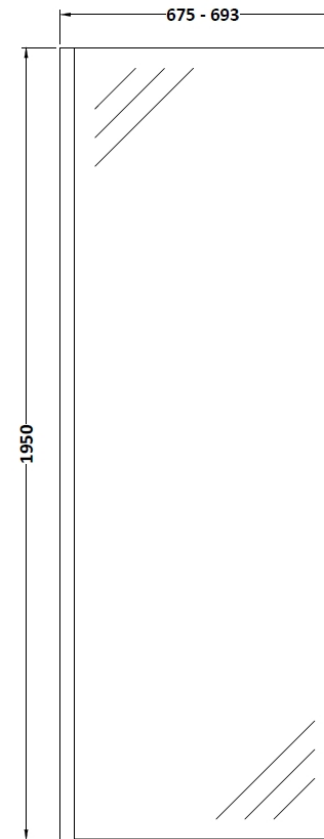

Sales Code: BGPCP070

Description: 700 Wetroom Screen With Ceiling Poles

Packaging Details

Barcode: 5056211852032

Sales Code: WRSB700

Description: Wetroom Screen 700 X1950mm

Product Dimensions

Height (mm):	1950
Width (mm):	700
Depth (mm):	14
Nett Weight (kg):	29.44

Packaging Dimensions

Height (mm):	65
Width (mm):	730
Length (mm):	2010
Gross Weight (kg):	29.44

Packaging Data

Box Colour:	Brown Cardboard Box - Printed
Box Qty:	1
Label Size:	100 x 50
Label Colour:	Not Applicable
Label Qty:	0

Outer Box Dimensions (If Applicable)

Height (mm):	
Width (mm):	
Depth (mm):	
Length (mm):	
Gross Weight (kg):	
Barcode:	5055369007424

Product Details

Country of Origin:	China
Fitting Instruction:	No
CE & UKCA:	Yes
Profile Material:	Aluminium
Profile Finish:	Polished Chrome
Adjustments (mm):	675mm-693mm
Entry Width (mm):	N/A
Swing In Dim (mm):	N/A
Swing Out Dim (mm):	N/A
Radius (mm):	Not Applicable
Glass Thickness (mm):	8
Easy Fit:	No
Easy Clean:	Yes
Handle Style:	Not Applicable
Handle Material:	Not Applicable
Enclosure Design:	Frameless
Wheel Type:	Not Applicable
Support Bar Included:	Support Bar Included
Extras:	None

Sales Code: WRSF006

Description: 2/1M Wetroom Screen Ceiling Post Black

Product Dimensions

Height (mm):	3000
Width (mm):	34
Depth (mm):	34
Nett Weight (kg):	3

Packaging Dimensions

Height (mm):	2030
Width (mm):	100
Length (mm):	70
Gross Weight (kg):	3