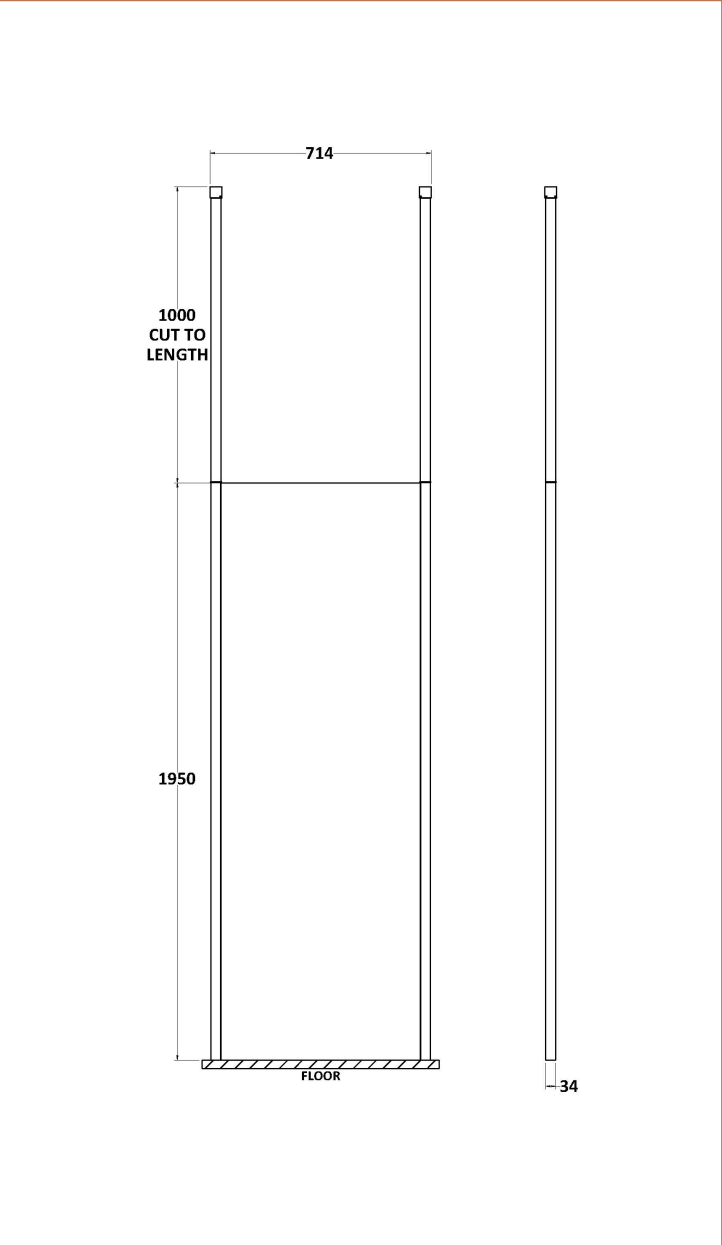

Sales Code: BGPCP070

Description: 700 Wetroom Screen With Ceiling Poles

Packaging Details

Barcode: 5056211852032

Sales Code: WRSB700

Description: Wetroom Screen 700 X1950mm

Product Dimensions

Height (mm):	1950
Width (mm):	700
Depth (mm):	14
Nett Weight (kg):	29.44

Packaging Dimensions

Height (mm):	65
Width (mm):	730
Length (mm):	2010
Gross Weight (kg):	29.44

Packaging Data

Box Colour:	Brown Cardboard Box - Printed
Box Qty:	1
Label Size:	100 x 50
Label Colour:	Not Applicable
Label Qty:	0

Outer Box Dimensions (If Applicable)

Height (mm):	
Width (mm):	
Depth (mm):	
Length (mm):	
Gross Weight (kg):	
Barcode:	5055369007424

Product Details

Country of Origin:	China
Fitting Instruction:	No
CE & UKCA:	Yes
Profile Material:	Aluminium
Profile Finish:	Polished Chrome
Adjustments (mm):	675mm-693mm
Entry Width (mm):	N/A
Swing In Dim (mm):	N/A
Swing Out Dim (mm):	N/A
Radius (mm):	Not Applicable
Glass Thickness (mm):	8
Easy Fit:	No
Easy Clean:	Yes
Handle Style:	Not Applicable
Handle Material:	Not Applicable
Enclosure Design:	Frameless
Wheel Type:	Not Applicable
Support Bar Included:	Support Bar Included
Extras:	None

Sales Code: WRSF006

Description: 2/1M Wetroom Screen Ceiling Post Black

Product Dimensions

Height (mm):	3000
Width (mm):	34
Depth (mm):	34
Nett Weight (kg):	3

Packaging Dimensions

Height (mm):	2030
Width (mm):	100
Length (mm):	70
Gross Weight (kg):	3