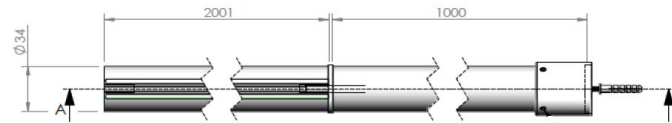

Packaging Dimensions

Height (mm):	2070
Width (mm):	1150
Length (mm):	60
Gross Weight (kg):	48.8

Packaging Data

Box Colour:	Brown Cardboard Box - Printed
Box Qty:	1
Label Size:	100 x 50
Label Colour:	Not Applicable
Label Qty:	0

Outer Box Dimensions (If Applicable)

Height (mm):	
Width (mm):	
Depth (mm):	
Length (mm):	
Gross Weight (kg):	
Barcode:	5055275871157

Product Details

Country of Origin:	China
Fitting Instruction:	No
CE & UKCA:	Yes
Profile Material:	Aluminium
Profile Finish:	Polished Chrome
Adjustments (mm):	1075mm-1093mm
Entry Width (mm):	N/A
Swing In Dim (mm):	N/A
Swing Out Dim (mm):	N/A
Radius (mm):	Not Applicable
Glass Thickness (mm):	8
Easy Fit:	No
Easy Clean:	Yes
Handle Style:	Not Applicable
Handle Material:	Not Applicable
Enclosure Design:	Frameless
Wheel Type:	Not Applicable
Support Bar Included:	Support Bar Included
Extras:	None

Sales Code: WRSF002

Description: 2/1M Wetroom Screen Ceiling Post Chrome

Product Dimensions

Height (mm):	3000
Width (mm):	34
Depth (mm):	34
Nett Weight (kg):	3

Packaging Dimensions

Height (mm):	2030
Width (mm):	80
Length (mm):	35
Gross Weight (kg):	3

Product Details

Country of Origin:	China
Fitting Instruction:	No
CE & UKCA:	N/A
Profile Material:	Aluminium
Profile Finish:	Polished Chrome
Adjustments (mm):	N/A
Entry Width (mm):	N/A
Swing In Dim (mm):	N/A
Swing Out Dim (mm):	N/A
Radius (mm):	Not Applicable
Glass Thickness (mm):	
Easy Fit:	Not Applicable
Easy Clean:	Not Applicable
Handle Style:	Not Applicable
Handle Material:	Not Applicable
Enclosure Design:	Not Applicable
Wheel Type:	Not Applicable
Support Bar Included:	Support Bar Not Included
Extras:	None