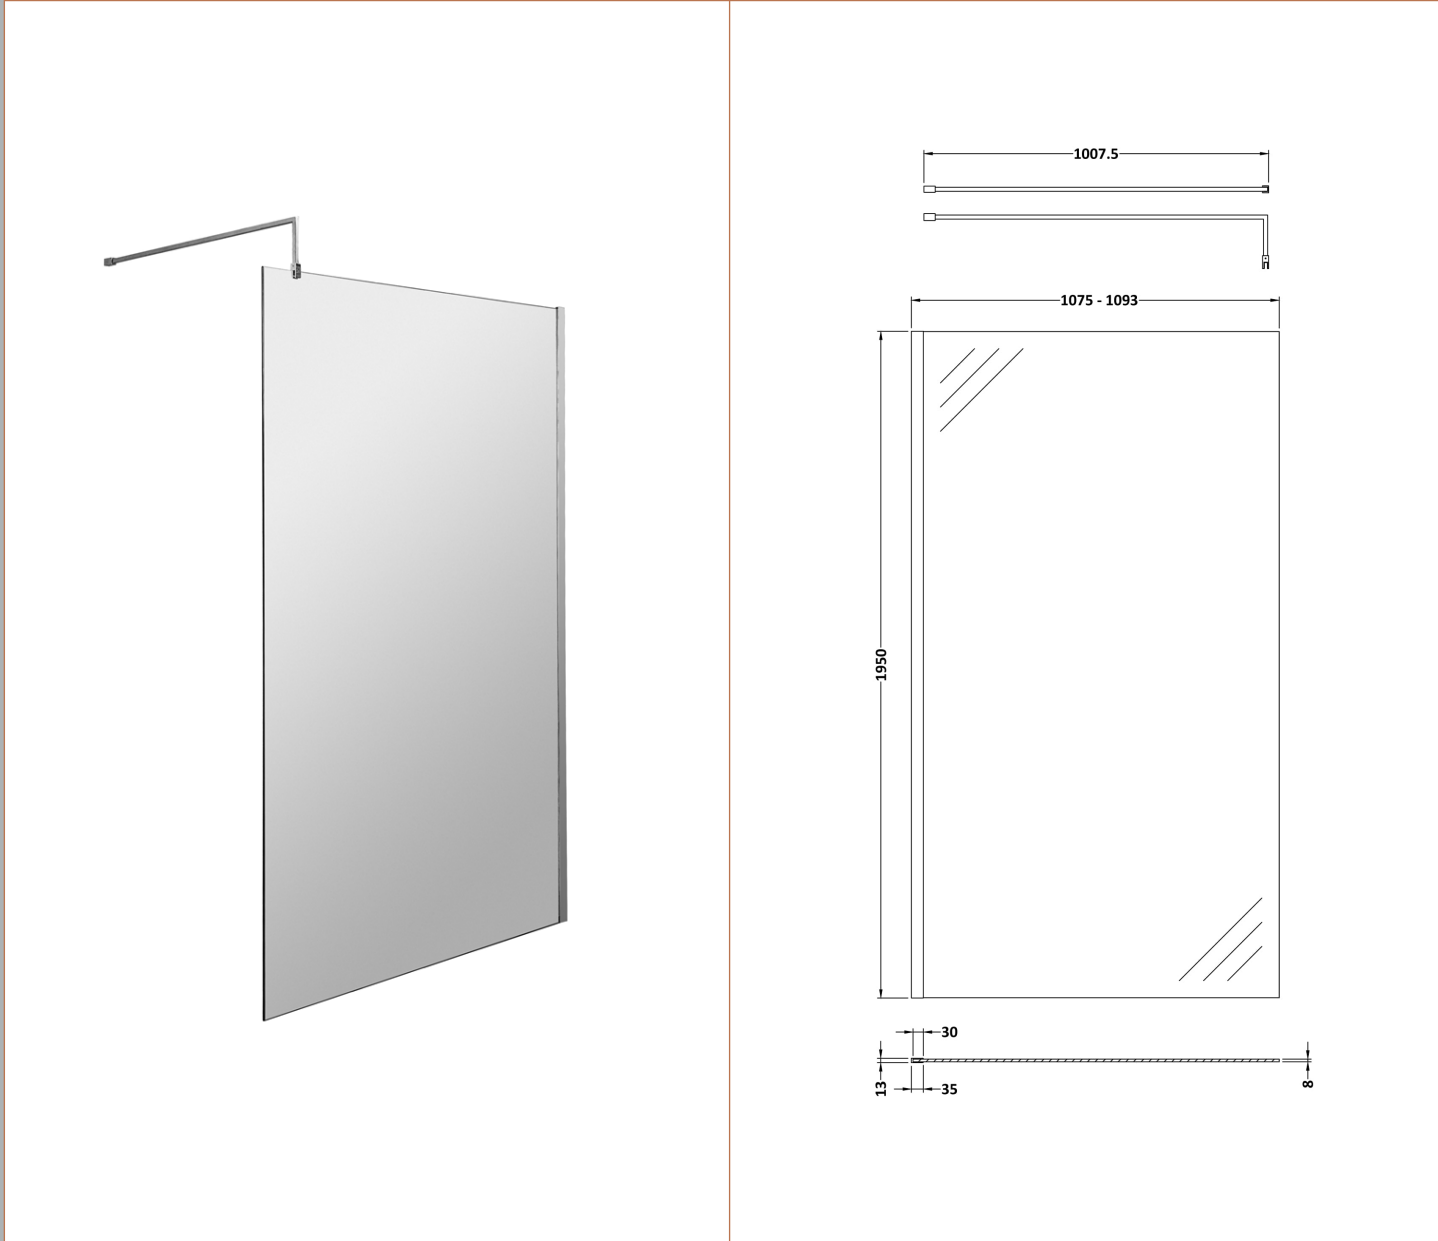

Sales Code: GPCP11

Description: 1100 Wetroom Screen With Ceiling Poles

Packaging Details

Barcode: 5056211855668

Sales Code: WRSB1100

Description: 1100X1950 Wetroom Screen Inc Support Bar

Product Dimensions

Height (mm):	1950
Width (mm):	1100
Depth (mm):	14
Nett Weight (kg):	48.8

Packaging Dimensions

Height (mm):	2070
Width (mm):	1150
Length (mm):	60
Gross Weight (kg):	48.8

Packaging Data

Box Colour:	Brown Cardboard Box - Printed
Box Qty:	1
Label Size:	100 x 50
Label Colour:	Not Applicable
Label Qty:	0

Outer Box Dimensions (If Applicable)

Height (mm):	
Width (mm):	
Depth (mm):	
Length (mm):	
Gross Weight (kg):	
Barcode:	5055275871157

Product Details

Country of Origin:	China
Fitting Instruction:	No
CE & UKCA:	Yes
Profile Material:	Aluminium
Profile Finish:	Polished Chrome
Adjustments (mm):	1075mm-1093mm
Entry Width (mm):	N/A
Swing In Dim (mm):	N/A
Swing Out Dim (mm):	N/A
Radius (mm):	Not Applicable
Glass Thickness (mm):	8
Easy Fit:	No
Easy Clean:	Yes
Handle Style:	Not Applicable
Handle Material:	Not Applicable
Enclosure Design:	Frameless
Wheel Type:	Not Applicable
Support Bar Included:	Support Bar Included
Extras:	None

Sales Code: WRSF002

Description: 2/1M Wetroom Screen Ceiling Post Chrome

Product Dimensions

Height (mm):	3000
Width (mm):	34
Depth (mm):	34
Nett Weight (kg):	3

Packaging Dimensions

Height (mm):	2030
Width (mm):	80
Length (mm):	35
Gross Weight (kg):	3