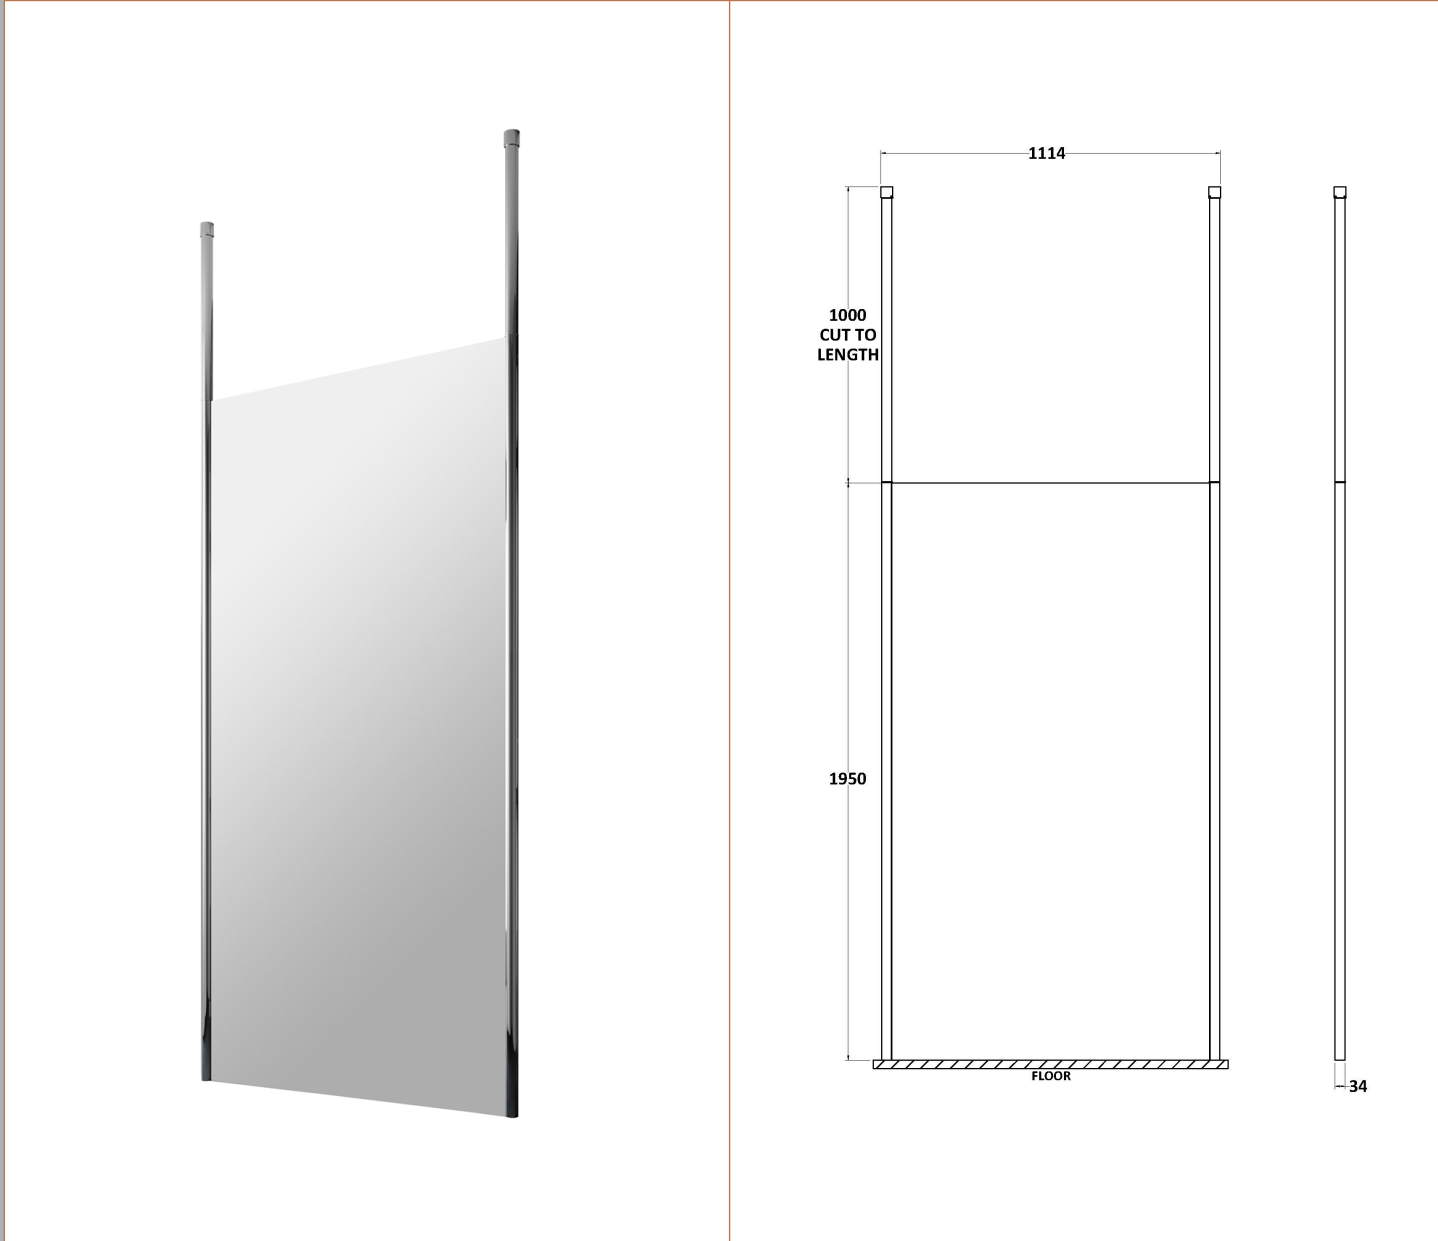

Sales Code: GPCP11

Description: 1100 Wetroom Screen With Ceiling Poles

Packaging Details

Barcode: 5056211855668

Sales Code: WRSB1100

Description: 1100X1950 Wetroom Screen Inc Support Bar

Product Dimensions

Height (mm):	1950
Width (mm):	1100
Depth (mm):	14
Nett Weight (kg):	48.8

Packaging Dimensions

Height (mm):	2070
Width (mm):	1150
Length (mm):	60
Gross Weight (kg):	48.8

Packaging Data

Box Colour:	Brown Cardboard Box - Printed
Box Qty:	1
Label Size:	100 x 50
Label Colour:	Not Applicable
Label Qty:	0

Outer Box Dimensions (If Applicable)

Height (mm):	
Width (mm):	
Depth (mm):	
Length (mm):	
Gross Weight (kg):	
Barcode:	5055275871157

Product Details

Country of Origin:	China
Fitting Instruction:	No
CE & UKCA:	Yes
Profile Material:	Aluminium
Profile Finish:	Polished Chrome
Adjustments (mm):	1075mm-1093mm
Entry Width (mm):	N/A
Swing In Dim (mm):	N/A
Swing Out Dim (mm):	N/A
Radius (mm):	Not Applicable
Glass Thickness (mm):	8
Easy Fit:	No
Easy Clean:	Yes
Handle Style:	Not Applicable
Handle Material:	Not Applicable
Enclosure Design:	Frameless
Wheel Type:	Not Applicable
Support Bar Included:	Support Bar Included
Extras:	None

Sales Code: WRSF002

Description: 2/1M Wetroom Screen Ceiling Post Chrome

Product Dimensions

Height (mm):	3000
Width (mm):	34
Depth (mm):	34
Nett Weight (kg):	3

Packaging Dimensions

Height (mm):	2030
Width (mm):	80
Length (mm):	35
Gross Weight (kg):	3