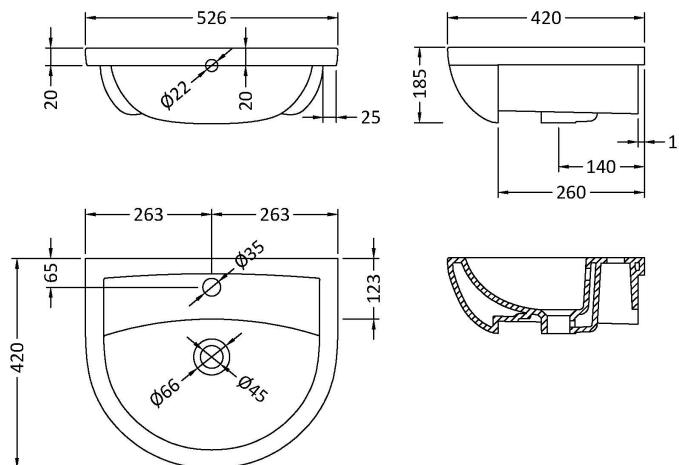

**Sales Code:** NCH305A

**Description:** Harmony Semi Recessed Basin 1Th

**Product Dimensions**

Height (mm):	185
Width (mm):	526
Depth (mm):	420
Nett Weight (kg):	12.4

**Packaging Dimensions**

Height (mm):	220
Width (mm):	540
Depth (mm):	440
Gross Weight (kg):	13

**Packaging Data**

Box Colour:	Brown Cardboard Box - Printed
Box Qty:	1
Label Size:	100 x 50
Label Colour:	White Label
Label Qty:	2

**Outer Box Dimensions (If Applicable)**

Height (mm):	
Width (mm):	
Depth (mm):	
Gross Weight (kg):	
Barcode:	5055369076796

**Product Details**

Country of Origin:	China
Fitting Instruction:	No
Certification: CE & UKCA:	No
WRAS:	N/A
WRAS No:	N/A
Product Material:	Vitreous China
Fixing Supplied:	No

**Pans/Bidets:** Trap Style: Not Applicable      Includes Seat: Not Applicable

**Basins:** Tap Hole: One Taphole      Chain Stay Hole: No  
 Template: Yes Supplied      Waste Type Req: Slotted  
 Overflow Inc: Yes      Overflow Cover: Yes  
 Inner Bowl Depth (mm): 105mm