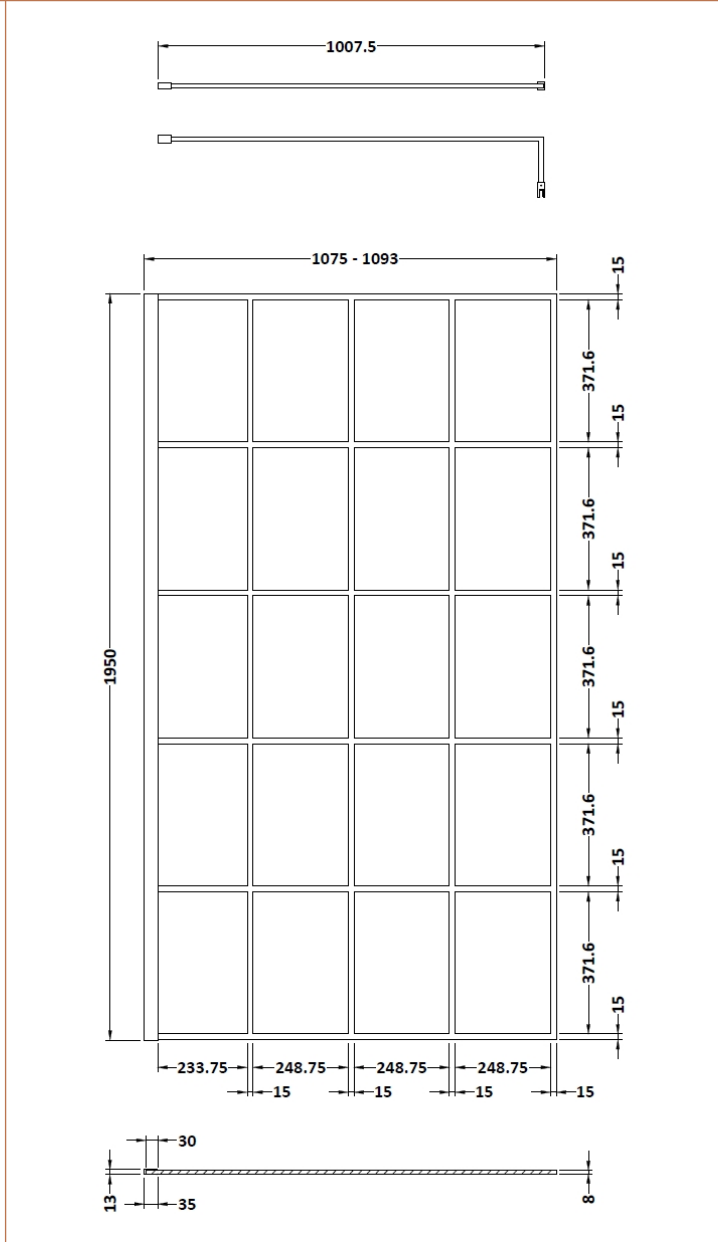

Sales Code: BFCP11

Description: Frame 1100 Screen With Ceiling Posts

Packaging Details

Barcode: 5056211852223

Sales Code: WRSF11

Description: Framed Wetroom Screen 1100X1950x8mm

**Product Dimensions**

Height (mm):	1950
Width (mm):	1100
Depth (mm):	14
Nett Weight (kg):	48.8

**Packaging Dimensions**

Height (mm):	60
Width (mm):	1150
Length (mm):	2070
Gross Weight (kg):	48.8

**Packaging Data**

Box Colour:	Brown Cardboard Box - Printed
Box Qty:	1
Label Size:	x
Label Colour:	Not Applicable
Label Qty:	0

### Product Dimensions

Height (mm):	3000
Width (mm):	34
Depth (mm):	34
Nett Weight (kg):	3

### Packaging Dimensions

Height (mm):	2030
Width (mm):	100
Length (mm):	70
Gross Weight (kg):	3