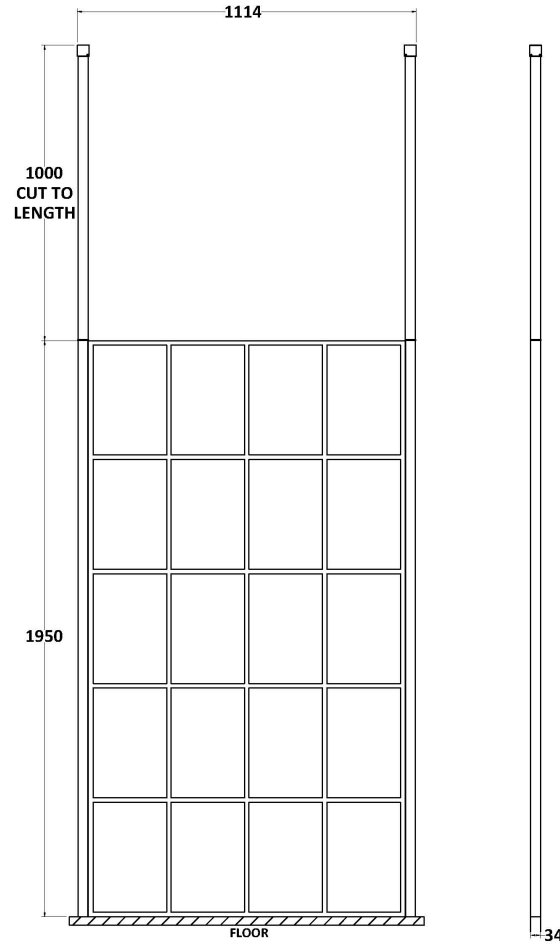

Sales Code: BFCP11

Description: Frame 1100 Screen With Ceiling Posts

Packaging Details

Barcode: 5056211852223

Sales Code: WRSF11

Description: Framed Wetroom Screen 1100X1950x8mm

**Product Dimensions**

Height (mm):	1950
Width (mm):	1100
Depth (mm):	14
Nett Weight (kg):	48.8

**Packaging Dimensions**

Height (mm):	60
Width (mm):	1150
Length (mm):	2070
Gross Weight (kg):	48.8

**Packaging Data**

Box Colour:	Brown Cardboard Box - Printed
Box Qty:	1
Label Size:	x
Label Colour:	Not Applicable
Label Qty:	0

### Product Dimensions

Height (mm):	3000
Width (mm):	34
Depth (mm):	34
Nett Weight (kg):	3

### Packaging Dimensions

Height (mm):	2030
Width (mm):	100
Length (mm):	70
Gross Weight (kg):	3