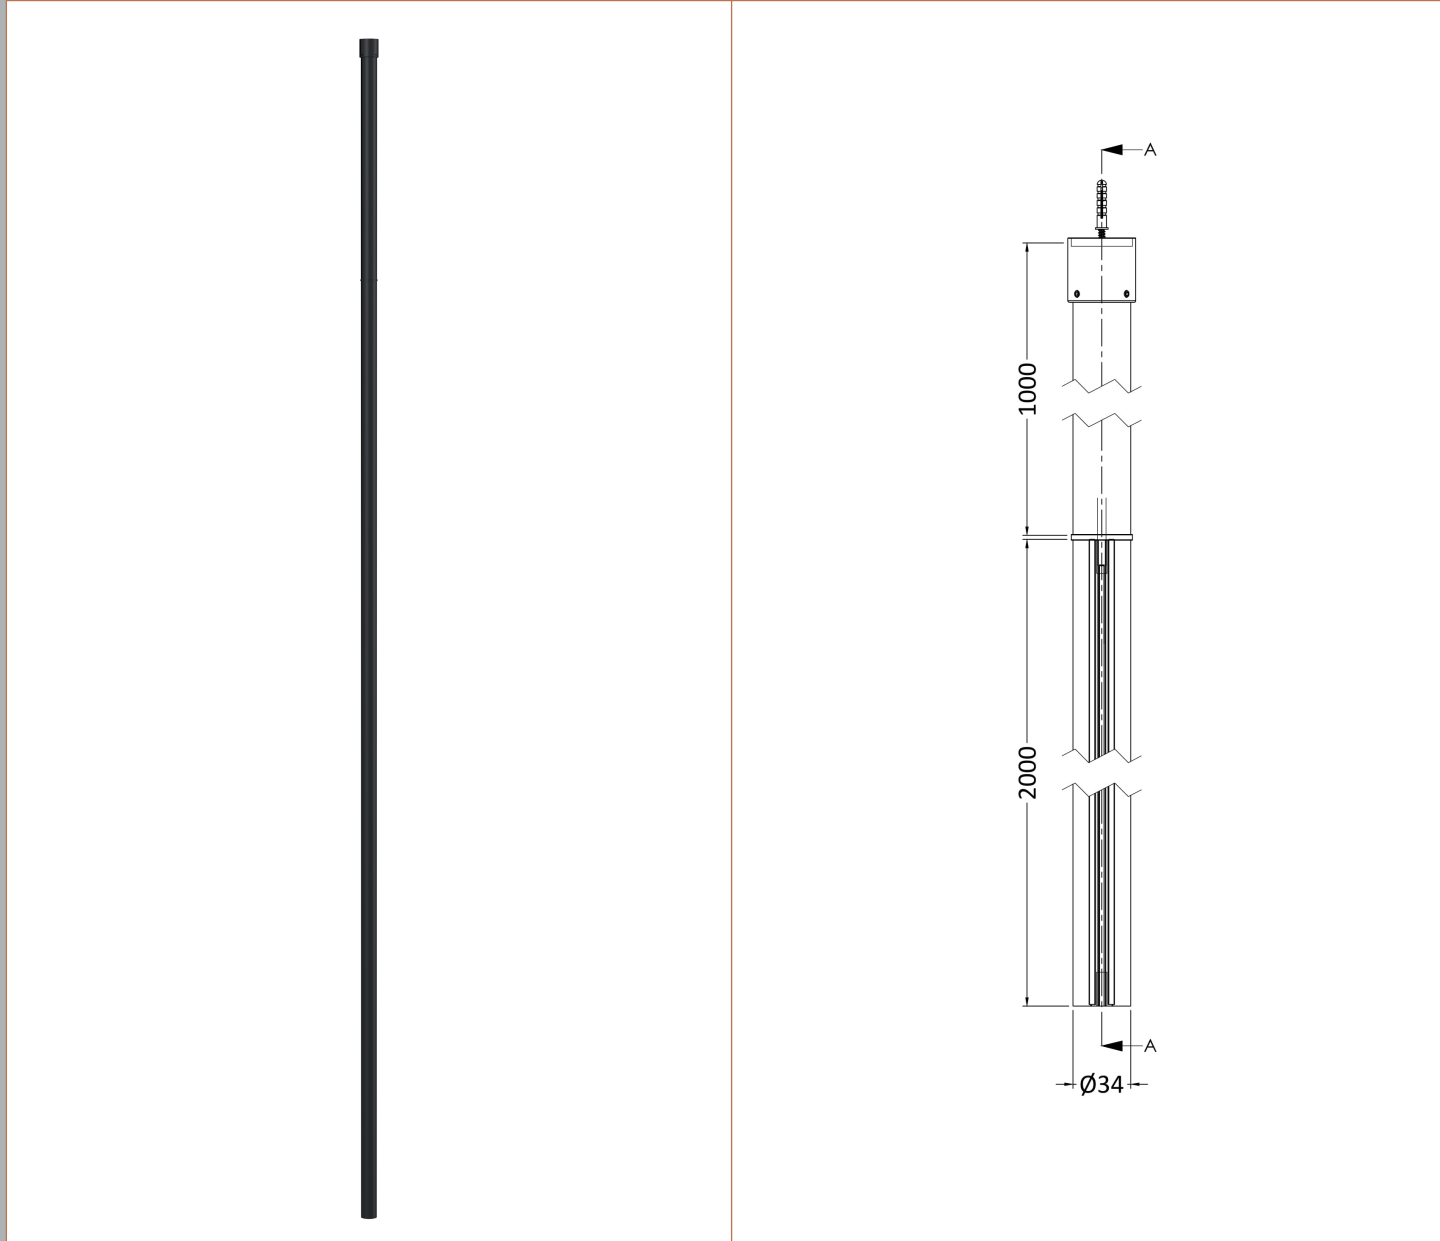

Sales Code: BFCP11

Description: Frame 1100 Screen With Ceiling Posts

Packaging Details

Barcode: 5056211852223

Sales Code: WRSF11

Description: Framed Wetroom Screen 1100X1950x8mm

**Product Dimensions**

Height (mm):	1950
Width (mm):	1100
Depth (mm):	14
Nett Weight (kg):	48.8

**Packaging Dimensions**

Height (mm):	60
Width (mm):	1150
Length (mm):	2070
Gross Weight (kg):	48.8

**Packaging Data**

Box Colour:	Brown Cardboard Box - Printed
Box Qty:	1
Label Size:	x
Label Colour:	Not Applicable
Label Qty:	0

**Outer Box Dimensions (If Applicable)**

Height (mm):	
Width (mm):	
Depth (mm):	
Length (mm):	
Gross Weight (kg):	
Barcode:	5056211806936

**Product Details**

Country of Origin:	China
Fitting Instruction:	No
CE & UKCA:	Yes
Profile Material:	Aluminium
Profile Finish:	Matt Black
Adjustments (mm):	980mm - 1100mm
Entry Width (mm):	N/A
Swing In Dim (mm):	N/A
Swing Out Dim (mm):	N/A
Radius (mm):	Not Applicable
Glass Thickness (mm):	8
Easy Fit:	No
Easy Clean:	Yes
Handle Style:	Not Applicable
Handle Material:	Not Applicable
Enclosure Design:	Frameless
Wheel Type:	Not Applicable
Support Bar Included:	Support Bar Included
Extras:	None

### Product Dimensions

Height (mm):	3000
Width (mm):	34
Depth (mm):	34
Nett Weight (kg):	3