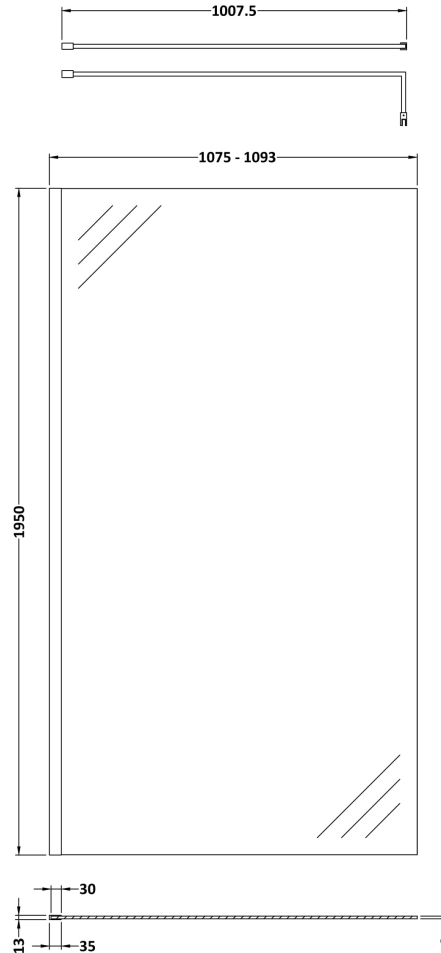

Height (mm):	1950
Width (mm):	1100
Depth (mm):	14
Nett Weight (kg):	48.8

Packaging Dimensions

Height (mm):	2070
Width (mm):	1150
Length (mm):	60
Gross Weight (kg):	48.8

Packaging Data

Box Colour:	Brown Cardboard Box - Printed
Box Qty:	1
Label Size:	100 x 50
Label Colour:	Not Applicable
Label Qty:	0

Outer Box Dimensions (If Applicable)

Height (mm):	
Width (mm):	
Depth (mm):	
Length (mm):	
Gross Weight (kg):	
Barcode:	5055275871157

Product Details

Country of Origin:	China
Fitting Instruction:	No
CE & UKCA:	Yes
Profile Material:	Aluminium
Profile Finish:	Polished Chrome
Adjustments (mm):	1075mm-1093mm
Entry Width (mm):	N/A
Swing In Dim (mm):	N/A
Swing Out Dim (mm):	N/A
Radius (mm):	Not Applicable
Glass Thickness (mm):	8
Easy Fit:	No
Easy Clean:	Yes
Handle Style:	Not Applicable
Handle Material:	Not Applicable
Enclosure Design:	Frameless
Wheel Type:	Not Applicable
Support Bar Included:	Support Bar Included
Extras:	None

Sales Code: FIX024

Description: Wetroom Screen Support Arm Black

Product Dimensions

Height (mm):	15
Width (mm):	150
Depth (mm):	1000
Nett Weight (kg):	0.67

Packaging Dimensions

Height (mm):	35
Width (mm):	160
Length (mm):	1020
Gross Weight (kg):	0.7

Packaging Data

Box Colour:	Brown Cardboard Box
Box Qty:	1
Label Size:	100 x 50
Label Colour:	White Label
Label Qty:	1

Outer Box Dimensions (If Applicable)

Height (mm):	
Width (mm):	
Depth (mm):	
Length (mm):	
Gross Weight (kg):	
Barcode:	5056211847342