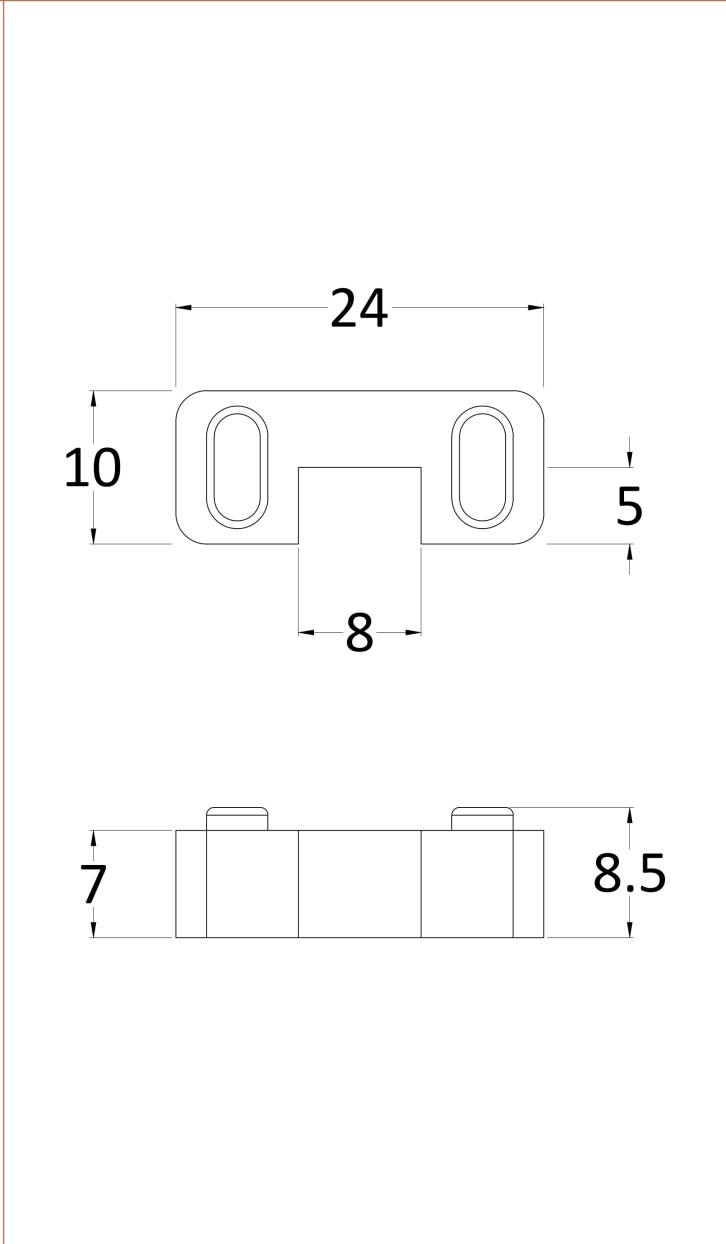

Sales Code: WRSF007

Description: Wetroom Horseshoe Support Foot Black

Product Dimensions

Height (mm):	9
Width (mm):	24
Depth (mm):	10
Nett Weight (kg):	0.16

Packaging Dimensions

Height (mm):	45
Width (mm):	30
Length (mm):	44
Gross Weight (kg):	0.16

Packaging Data

Box Colour:	White Cardboard Box
Box Qty:	1
Label Size:	100 x 50
Label Colour:	White Label
Label Qty:	1

Outer Box Dimensions (If Applicable)

Height (mm):	360
Width (mm):	270
Depth (mm):	
Length (mm):	
Gross Weight (kg):	
Barcode:	5056211850625

Product Details

Country of Origin:	China
Fitting Instruction:	No
CE & UKCA:	N/A
Profile Material:	Brass
Profile Finish:	Matt Black
Adjustments (mm):	N/A
Entry Width (mm):	N/A
Swing In Dim (mm):	N/A
Swing Out Dim (mm):	N/A
Radius (mm):	Not Applicable
Glass Thickness (mm):	
Easy Fit:	Not Applicable
Easy Clean:	Not Applicable
Handle Style:	Not Applicable
Handle Material:	Not Applicable
Enclosure Design:	Not Applicable
Wheel Type:	Not Applicable
Support Bar Included:	Support Bar Not Included
Extras:	None