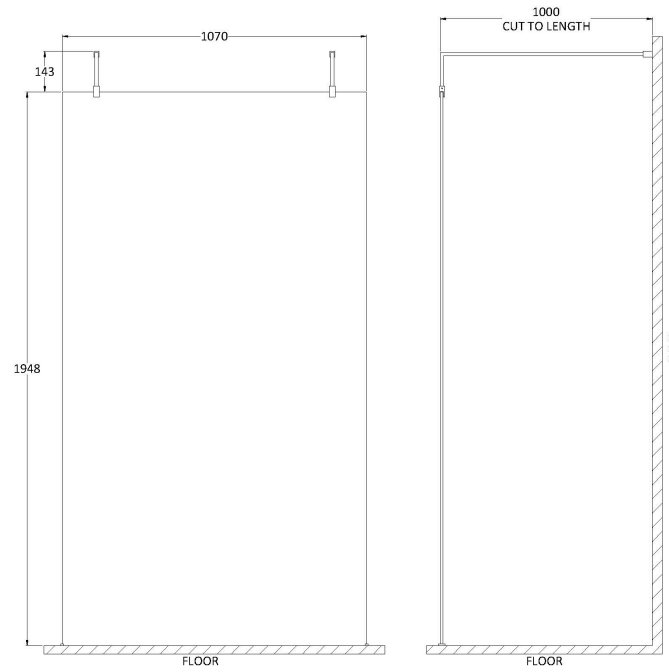

Sales Code: BGP AF11

Description: 1100 Wetroom Screen With Arms And H Feet

Packaging Details

Barcode: 5056211855637

Sales Code: WRSB1100

Description: 1100X1950 Wetroom Screen Inc Support Bar

Product Dimensions

Height (mm):	1950
Width (mm):	1100
Depth (mm):	14
Nett Weight (kg):	48.8

Packaging Dimensions

Height (mm):	2070
Width (mm):	1150
Length (mm):	60
Gross Weight (kg):	48.8

Packaging Data

Box Colour:	Brown Cardboard Box - Printed
Box Qty:	1
Label Size:	100 x 50
Label Colour:	Not Applicable
Label Qty:	0

Outer Box Dimensions (If Applicable)

Height (mm):	
Width (mm):	
Depth (mm):	
Length (mm):	
Gross Weight (kg):	
Barcode:	5055275871157

Product Details

Country of Origin:	China
Fitting Instruction:	No
CE & UKCA:	Yes
Profile Material:	Aluminium
Profile Finish:	Polished Chrome
Adjustments (mm):	1075mm-1093mm
Entry Width (mm):	N/A
Swing In Dim (mm):	N/A
Swing Out Dim (mm):	N/A
Radius (mm):	Not Applicable
Glass Thickness (mm):	8
Easy Fit:	No
Easy Clean:	Yes
Handle Style:	Not Applicable
Handle Material:	Not Applicable
Enclosure Design:	Frameless
Wheel Type:	Not Applicable
Support Bar Included:	Support Bar Included
Extras:	None