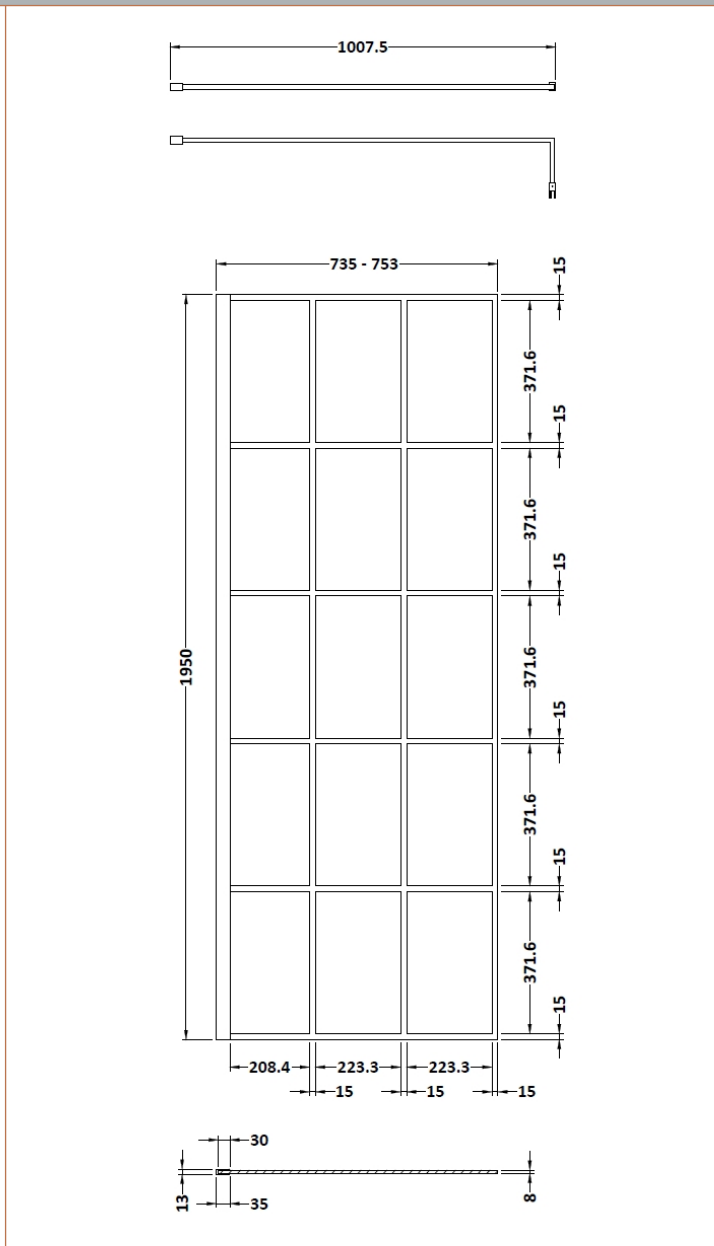

Sales Code: BFCP076

Description: Frame 760 Screen With Ceiling Posts

Packaging Details

Barcode: 5056211852186

Sales Code: WRSF076

Description: Framed Wetroom Screen 760X1950x8mm

Product Dimensions

Height (mm):	1950
Width (mm):	760
Depth (mm):	14
Nett Weight (kg):	34.2

Packaging Dimensions

Height (mm):	60
Width (mm):	810
Length (mm):	2070
Gross Weight (kg):	34.2

Packaging Data

Box Colour:	Brown Cardboard Box - Printed
Box Qty:	1
Label Size:	x
Label Colour:	Not Applicable
Label Qty:	0

Outer Box Dimensions (If Applicable)

Height (mm):	
Width (mm):	
Depth (mm):	
Length (mm):	
Gross Weight (kg):	
Barcode:	5056211806899

Product Details

Country of Origin:	China
Fitting Instruction:	No
CE & UKCA:	Yes
Profile Material:	Aluminium
Profile Finish:	Matt Black
Adjustments (mm):	735mm - 753mm
Entry Width (mm):	N/A
Swing In Dim (mm):	N/A
Swing Out Dim (mm):	N/A
Radius (mm):	Not Applicable
Glass Thickness (mm):	8
Easy Fit:	No
Easy Clean:	Yes
Handle Style:	Not Applicable
Handle Material:	Not Applicable
Enclosure Design:	Frameless
Wheel Type:	Not Applicable
Support Bar Included:	Support Bar Included
Extras:	None

Sales Code: WRSF006

Description: 2/1M Wetroom Screen Ceiling Post Black

Product Dimensions

Height (mm):	3000
Width (mm):	34
Depth (mm):	34
Nett Weight (kg):	3

Packaging Dimensions

Height (mm):	2030
Width (mm):	100
Length (mm):	70
Gross Weight (kg):	3