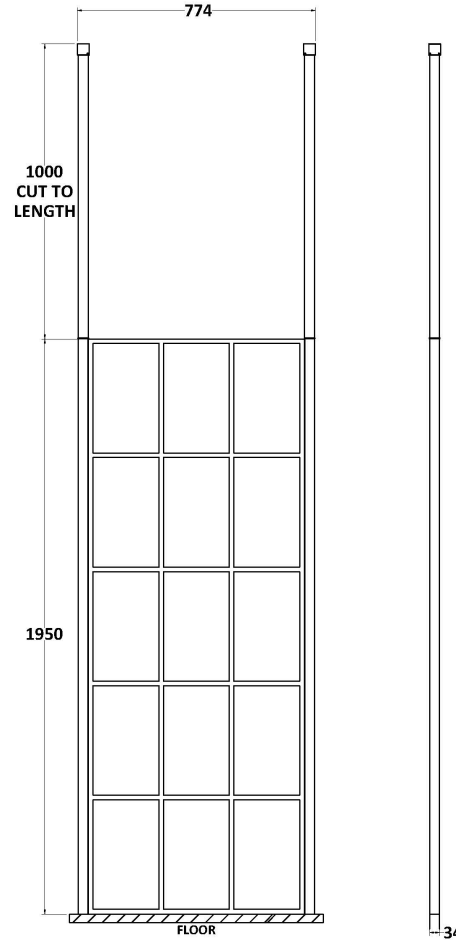

Sales Code: BFCP076

Description: Frame 760 Screen With Ceiling Posts

Packaging Details

Barcode: 5056211852186

Sales Code: WRSF076

Description: Framed Wetroom Screen 760X1950x8mm

Product Dimensions

Height (mm):	1950
Width (mm):	760
Depth (mm):	14
Nett Weight (kg):	34.2

Packaging Dimensions

Height (mm):	60
Width (mm):	810
Length (mm):	2070
Gross Weight (kg):	34.2

Packaging Data

Box Colour:	Brown Cardboard Box - Printed
Box Qty:	1
Label Size:	x
Label Colour:	Not Applicable
Label Qty:	0

Outer Box Dimensions (If Applicable)

Height (mm):	
Width (mm):	
Depth (mm):	
Length (mm):	
Gross Weight (kg):	
Barcode:	5056211806899

Product Details

Country of Origin:	China
Fitting Instruction:	No
CE & UKCA:	Yes
Profile Material:	Aluminium
Profile Finish:	Matt Black
Adjustments (mm):	735mm - 753mm
Entry Width (mm):	N/A
Swing In Dim (mm):	N/A
Swing Out Dim (mm):	N/A
Radius (mm):	Not Applicable
Glass Thickness (mm):	8
Easy Fit:	No
Easy Clean:	Yes
Handle Style:	Not Applicable
Handle Material:	Not Applicable
Enclosure Design:	Frameless
Wheel Type:	Not Applicable
Support Bar Included:	Support Bar Included
Extras:	None

Sales Code: WRSF006

Description: 2/1M Wetroom Screen Ceiling Post Black

Product Dimensions

Height (mm):	3000
Width (mm):	34
Depth (mm):	34
Nett Weight (kg):	3

Packaging Dimensions

Height (mm):	2030
Width (mm):	100
Length (mm):	70
Gross Weight (kg):	3