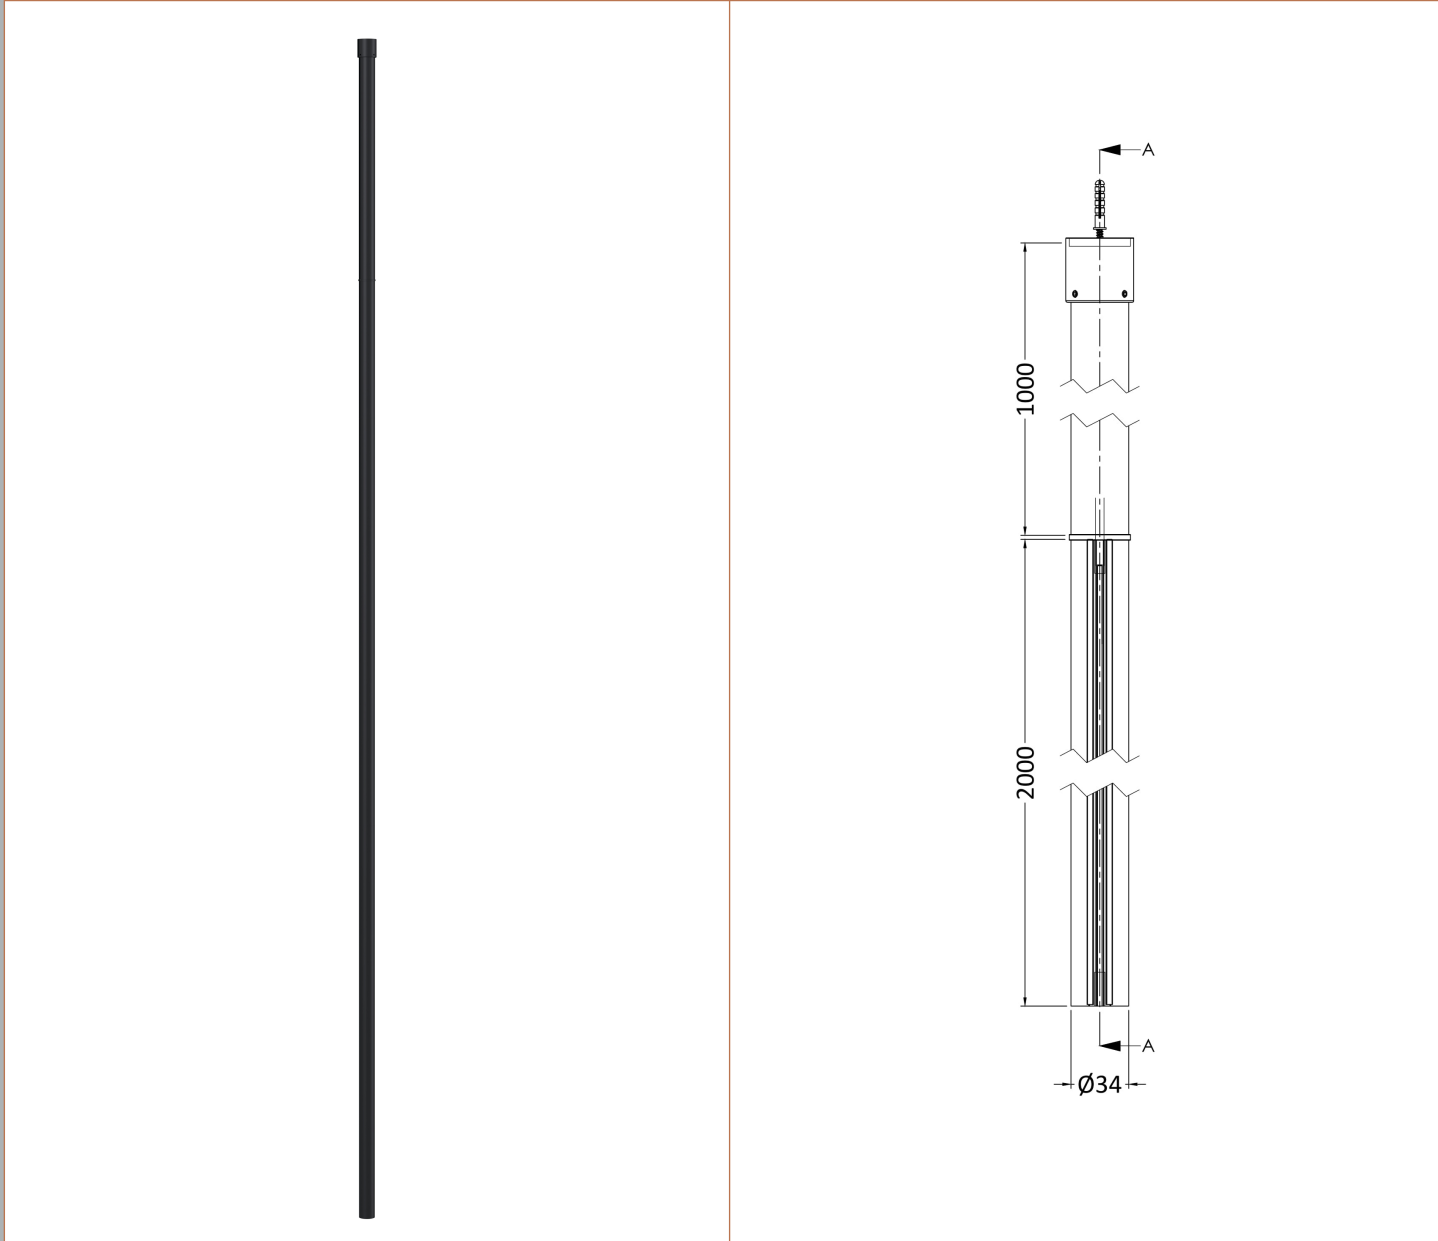

Sales Code: BFCP076

Description: Frame 760 Screen With Ceiling Posts

Packaging Details

Barcode: 5056211852186

Sales Code: WRSF076

Description: Framed Wetroom Screen 760X1950x8mm

Product Dimensions

Height (mm):	1950
Width (mm):	760
Depth (mm):	14
Nett Weight (kg):	34.2

Packaging Dimensions

Height (mm):	60
Width (mm):	810
Length (mm):	2070
Gross Weight (kg):	34.2

Packaging Data

Box Colour:	Brown Cardboard Box - Printed
Box Qty:	1
Label Size:	x
Label Colour:	Not Applicable
Label Qty:	0

Outer Box Dimensions (If Applicable)

Height (mm):	
Width (mm):	
Depth (mm):	
Length (mm):	
Gross Weight (kg):	
Barcode:	5056211806899

Product Details

Country of Origin:	China
Fitting Instruction:	No
CE & UKCA:	Yes
Profile Material:	Aluminium
Profile Finish:	Matt Black
Adjustments (mm):	735mm - 753mm
Entry Width (mm):	N/A
Swing In Dim (mm):	N/A
Swing Out Dim (mm):	N/A
Radius (mm):	Not Applicable
Glass Thickness (mm):	8
Easy Fit:	No
Easy Clean:	Yes
Handle Style:	Not Applicable
Handle Material:	Not Applicable
Enclosure Design:	Frameless
Wheel Type:	Not Applicable
Support Bar Included:	Support Bar Included
Extras:	None

Sales Code: WRSF006

Description: 2/1M Wetroom Screen Ceiling Post Black

Product Dimensions

Height (mm):	3000
Width (mm):	34
Depth (mm):	34
Nett Weight (kg):	3

Packaging Dimensions

Height (mm):	2030
Width (mm):	100
Length (mm):	70
Gross Weight (kg):	3