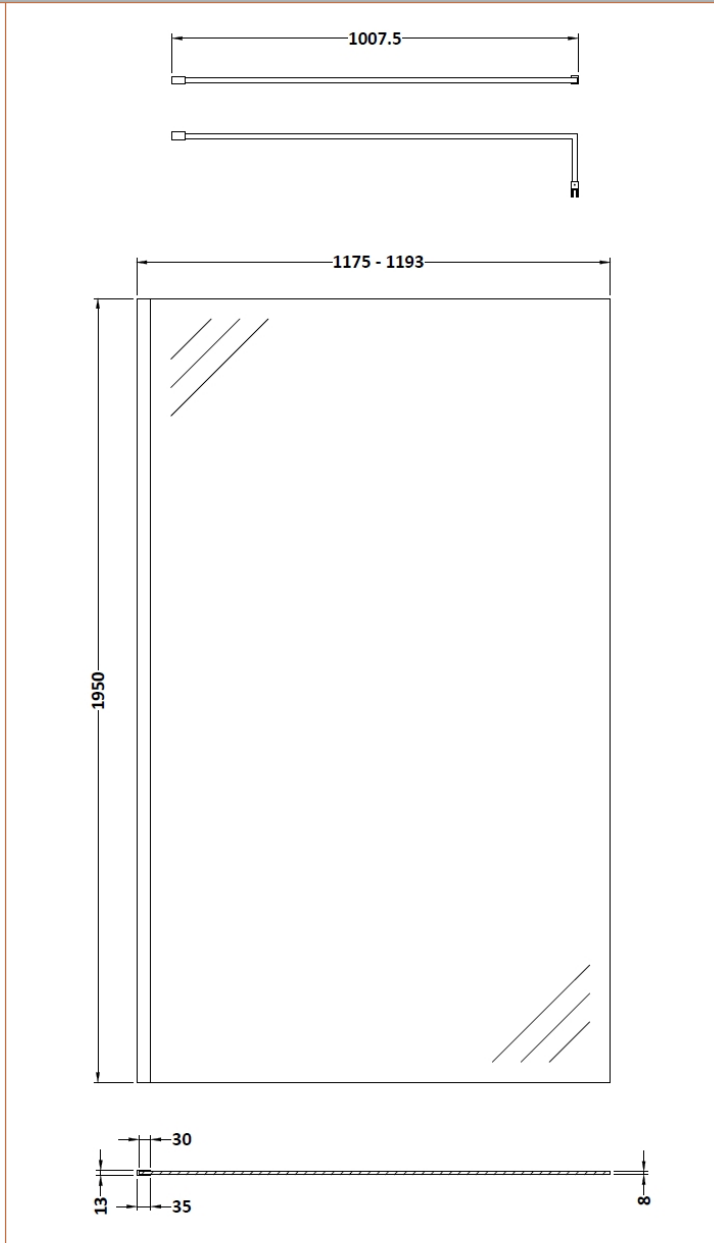

### Product Dimensions

Height (mm):	1950
Width (mm):	1200
Depth (mm):	14
Nett Weight (kg):	50.4

### Packaging Dimensions

Height (mm):	65
Width (mm):	1250
Length (mm):	2010
Gross Weight (kg):	50.4

### Product Dimensions

Height (mm):	15
Width (mm):	150
Depth (mm):	1000
Nett Weight (kg):	0.67

### Packaging Dimensions

Height (mm):	35
Width (mm):	160
Length (mm):	1020
Gross Weight (kg):	0.7