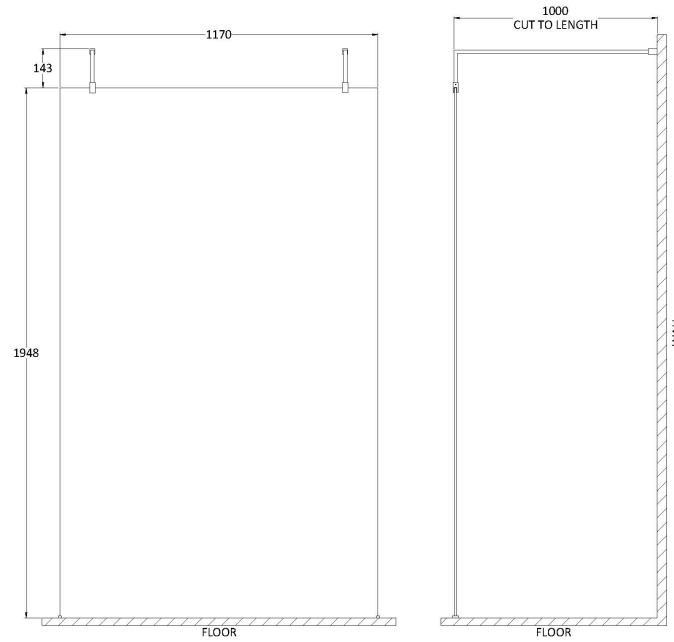

Sales Code: BGPAF12

Description: 1200 Wetroom Screen With Arms And H Feet

Packaging Details

Barcode: 5056211852018