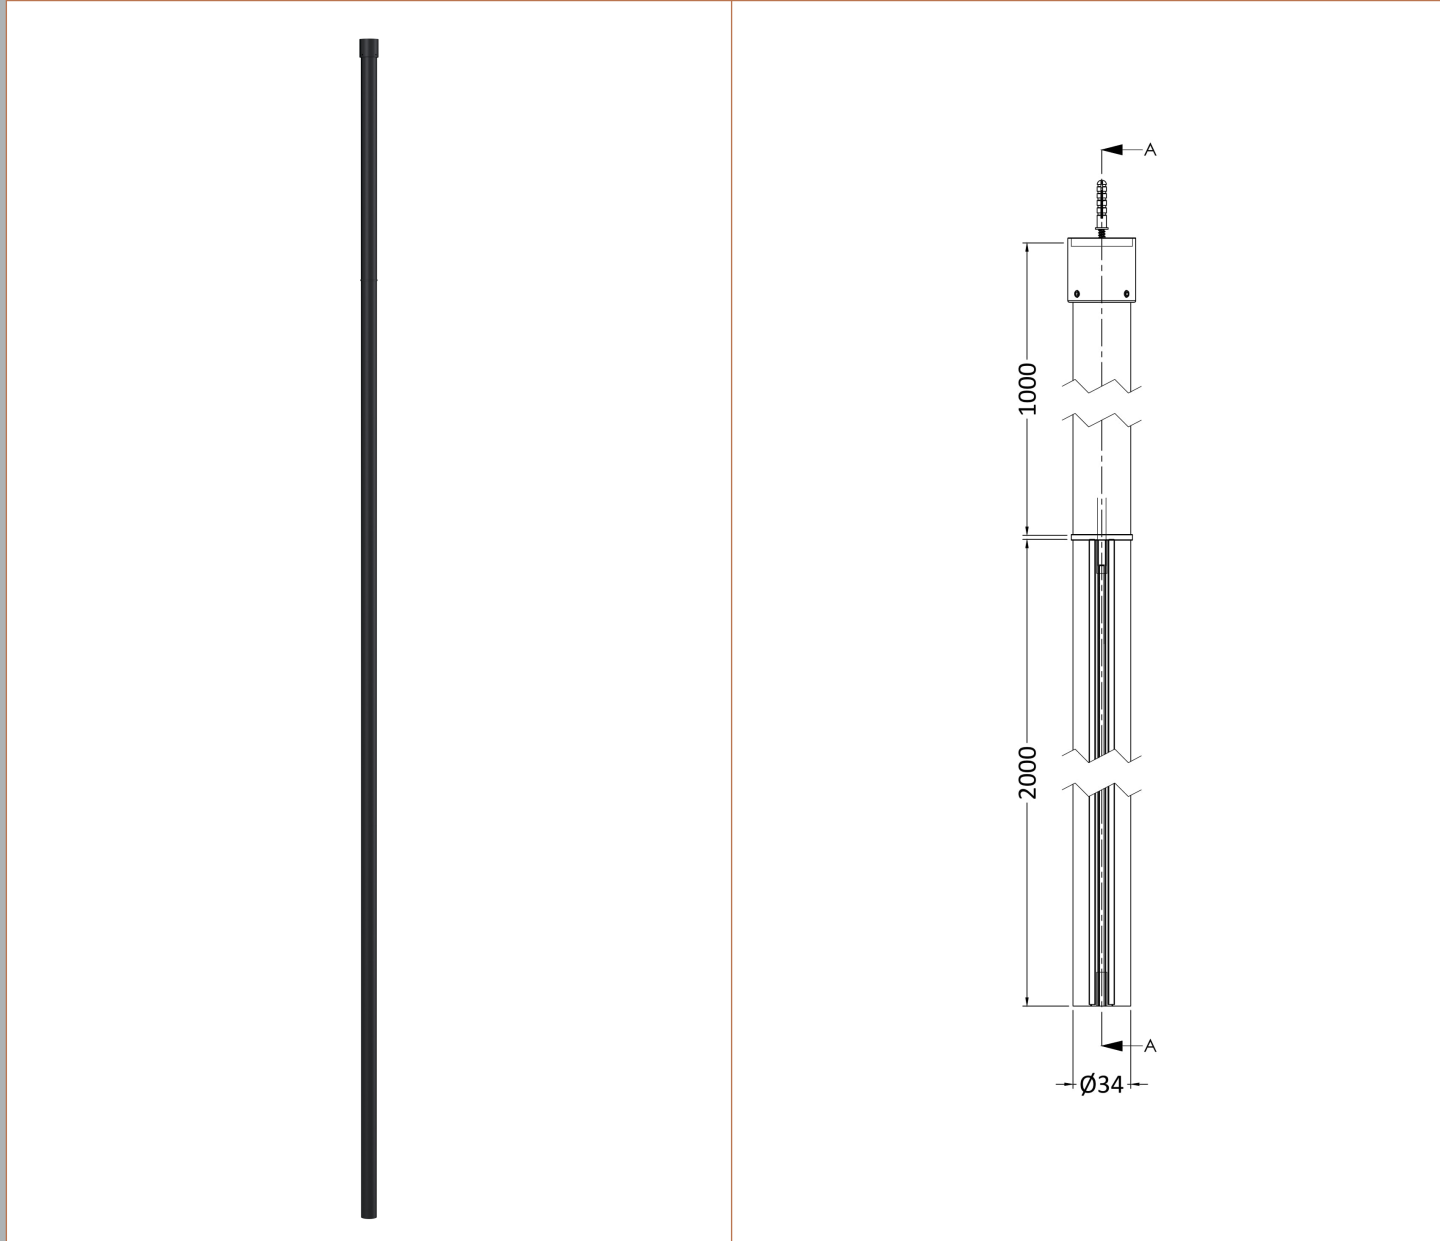

Sales Code: BFCP14

Description: Frame 1400 Screen With Ceiling Posts

Packaging Details

Barcode: 5056211852247

Sales Code: WRSF14

Description: Framed Wetroom Screen 1400X1950x8mm

Product Dimensions

| | |
|-------------------|------|
| Height (mm): | 1950 |
| Width (mm): | 1400 |
| Depth (mm): | 14 |
| Nett Weight (kg): | 62.7 |

Outer Box Dimensions (If Applicable)

| | |
|--------------------|---------------|
| Height (mm): | |
| Width (mm): | |
| Depth (mm): | |
| Length (mm): | |
| Gross Weight (kg): | |
| Barcode: | 5056211806950 |

Sales Code: WRSF006

Description: 2/1M Wetroom Screen Ceiling Post Black

Product Dimensions

| | |
|-------------------|------|
| Height (mm): | 3000 |
| Width (mm): | 34 |
| Depth (mm): | 34 |
| Nett Weight (kg): | 3 |