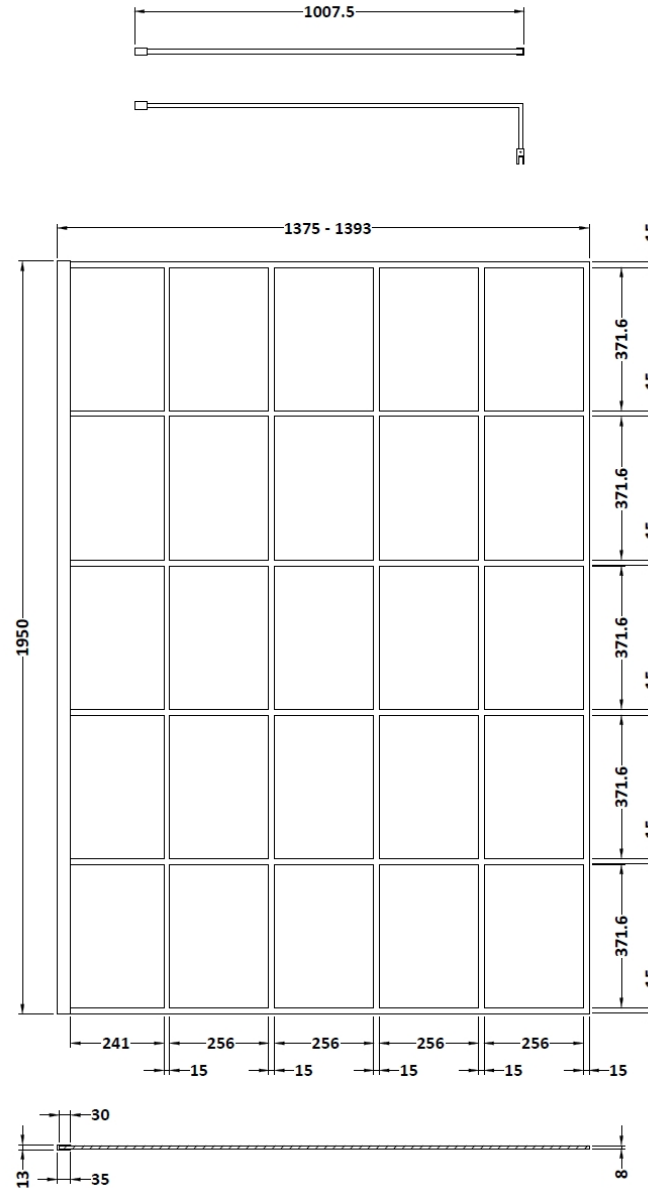

Sales Code: BFCP14

Description: Frame 1400 Screen With Ceiling Posts

Packaging Details

Barcode: 5056211852247

Sales Code: WRSF14

Description: Framed Wetroom Screen 1400X1950x8mm

Product Dimensions

| | |
|-------------------|------|
| Height (mm): | 1950 |
| Width (mm): | 1400 |
| Depth (mm): | 14 |
| Nett Weight (kg): | 62.7 |

Packaging Dimensions

| | |
|--------------------|------|
| Height (mm): | 60 |
| Width (mm): | 1450 |
| Length (mm): | 2070 |
| Gross Weight (kg): | 62.7 |

Packaging Data

| | |
|---------------|-------------------------------|
| Box Colour: | Brown Cardboard Box - Printed |
| Box Qty: | 1 |
| Label Size: | x |
| Label Colour: | Not Applicable |
| Label Qty: | 0 |

Outer Box Dimensions (If Applicable)

| | |
|--------------------|---------------|
| Height (mm): | |
| Width (mm): | |
| Depth (mm): | |
| Length (mm): | |
| Gross Weight (kg): | |
| Barcode: | 5056211806950 |

Packaging Dimensions

| | |
|--------------------|------|
| Height (mm): | 2030 |
| Width (mm): | 100 |
| Length (mm): | 70 |
| Gross Weight (kg): | 3 |

Packaging Data

| | |
|---------------|-------------------------------|
| Box Colour: | Brown Cardboard Box - Printed |
| Box Qty: | 1 |
| Label Size: | 100 x 50 |
| Label Colour: | White Label |
| Label Qty: | 1 |