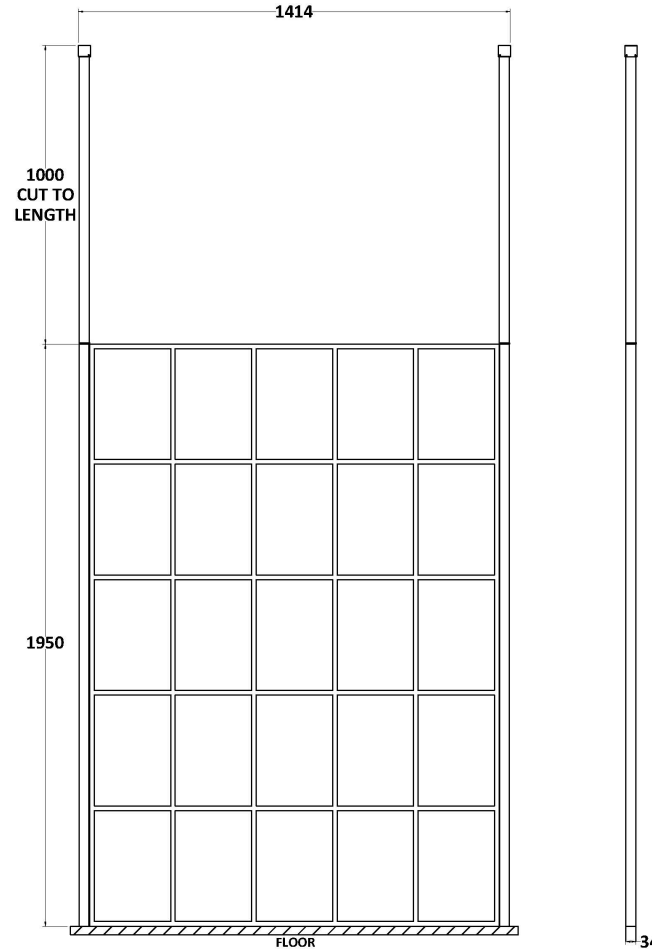

Sales Code: BFCP14

Description: Frame 1400 Screen With Ceiling Posts

Packaging Details

Barcode: 5056211852247

Sales Code: WRSF14

Description: Framed Wetroom Screen 1400X1950x8mm

Product Dimensions

| | |
|-------------------|------|
| Height (mm): | 1950 |
| Width (mm): | 1400 |
| Depth (mm): | 14 |
| Nett Weight (kg): | 62.7 |

Packaging Dimensions

| | |
|--------------------|------|
| Height (mm): | 60 |
| Width (mm): | 1450 |
| Length (mm): | 2070 |
| Gross Weight (kg): | 62.7 |

Packaging Data

| | |
|---------------|-------------------------------|
| Box Colour: | Brown Cardboard Box - Printed |
| Box Qty: | 1 |
| Label Size: | x |
| Label Colour: | Not Applicable |
| Label Qty: | 0 |

Outer Box Dimensions (If Applicable)

| | |
|--------------------|---------------|
| Height (mm): | |
| Width (mm): | |
| Depth (mm): | |
| Length (mm): | |
| Gross Weight (kg): | |
| Barcode: | 5056211806950 |

Packaging Dimensions

| | |
|--------------------|------|
| Height (mm): | 2030 |
| Width (mm): | 100 |
| Length (mm): | 70 |
| Gross Weight (kg): | 3 |

Packaging Data

| | |
|---------------|-------------------------------|
| Box Colour: | Brown Cardboard Box - Printed |
| Box Qty: | 1 |
| Label Size: | 100 x 50 |
| Label Colour: | White Label |
| Label Qty: | 1 |