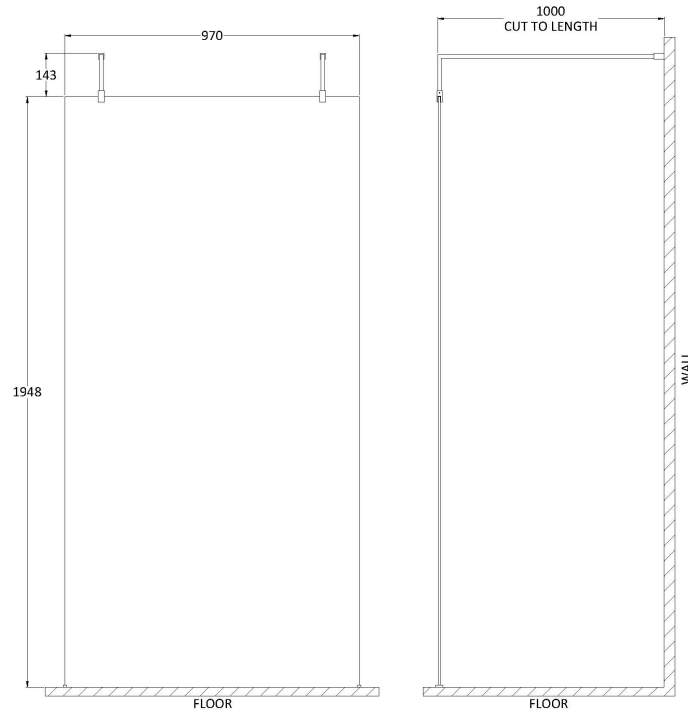

Sales Code: BGP AF10

Description: 1000 Wetroom Screen With Arms And H Feet

Packaging Details

Barcode: 5056211852001

Sales Code: WRSB1000

Description: Wetroom Screen 1000 X1950mm

Product Dimensions

Height (mm):	1950
Width (mm):	1000
Depth (mm):	14
Nett Weight (kg):	42.4

Packaging Dimensions

Height (mm):	65
Width (mm):	1085
Length (mm):	2010
Gross Weight (kg):	42.4

Packaging Data

Box Colour:	Brown Cardboard Box - Printed
Box Qty:	1
Label Size:	100 x 50
Label Colour:	Not Applicable
Label Qty:	0

Outer Box Dimensions (If Applicable)

Height (mm):	
Width (mm):	
Depth (mm):	
Length (mm):	
Gross Weight (kg):	
Barcode:	5055369007462

Product Details

Country of Origin:	China
Fitting Instruction:	No
CE & UKCA:	Yes
Profile Material:	Aluminium
Profile Finish:	Polished Chrome
Adjustments (mm):	975mm-993mm
Entry Width (mm):	N/A
Swing In Dim (mm):	N/A
Swing Out Dim (mm):	N/A
Radius (mm):	Not Applicable
Glass Thickness (mm):	8
Easy Fit:	No
Easy Clean:	Yes
Handle Style:	Not Applicable
Handle Material:	Not Applicable
Enclosure Design:	Frameless
Wheel Type:	Not Applicable
Support Bar Included:	Support Bar Included
Extras:	None

Sales Code: FIX024

Description: Wetroom Screen Support Arm Black

Product Dimensions

Height (mm):	15
Width (mm):	150
Depth (mm):	1000
Nett Weight (kg):	0.67

Packaging Dimensions

Height (mm):	35
Width (mm):	160
Length (mm):	1020
Gross Weight (kg):	0.7