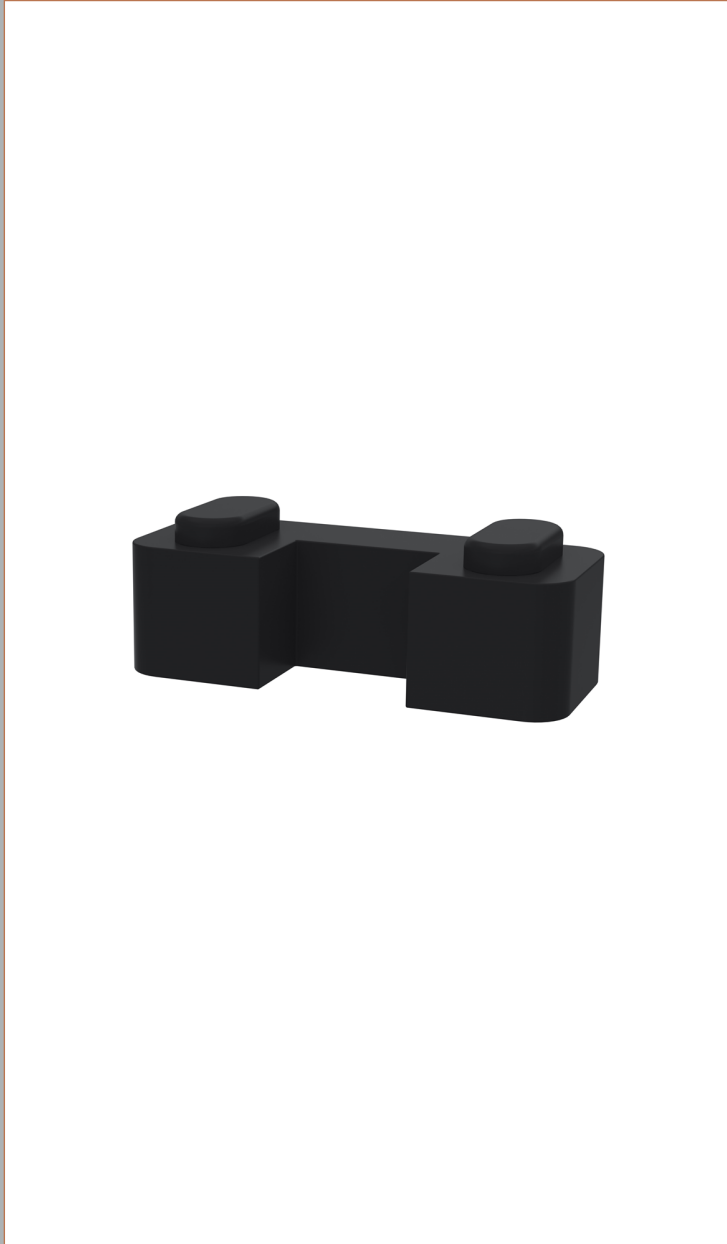

Sales Code: WRSF007

Description: Wetroom Horseshoe Support Foot Black

Product Dimensions

Height (mm):	9
Width (mm):	24
Depth (mm):	10
Nett Weight (kg):	0.16

Packaging Dimensions

Height (mm):	45
Width (mm):	30
Length (mm):	44
Gross Weight (kg):	0.16

Packaging Data

Box Colour:	White Cardboard Box
Box Qty:	1
Label Size:	100 x 50
Label Colour:	White Label
Label Qty:	1

Outer Box Dimensions (If Applicable)

Height (mm):	360
Width (mm):	270
Depth (mm):	
Length (mm):	
Gross Weight (kg):	
Barcode:	5056211850625

Product Details

Country of Origin:	China
Fitting Instruction:	No
CE & UKCA:	N/A
Profile Material:	Brass
Profile Finish:	Matt Black
Adjustments (mm):	N/A
Entry Width (mm):	N/A
Swing In Dim (mm):	N/A
Swing Out Dim (mm):	N/A
Radius (mm):	Not Applicable
Glass Thickness (mm):	
Easy Fit:	Not Applicable
Easy Clean:	Not Applicable
Handle Style:	Not Applicable
Handle Material:	Not Applicable
Enclosure Design:	Not Applicable
Wheel Type:	Not Applicable
Support Bar Included:	Support Bar Not Included
Extras:	None