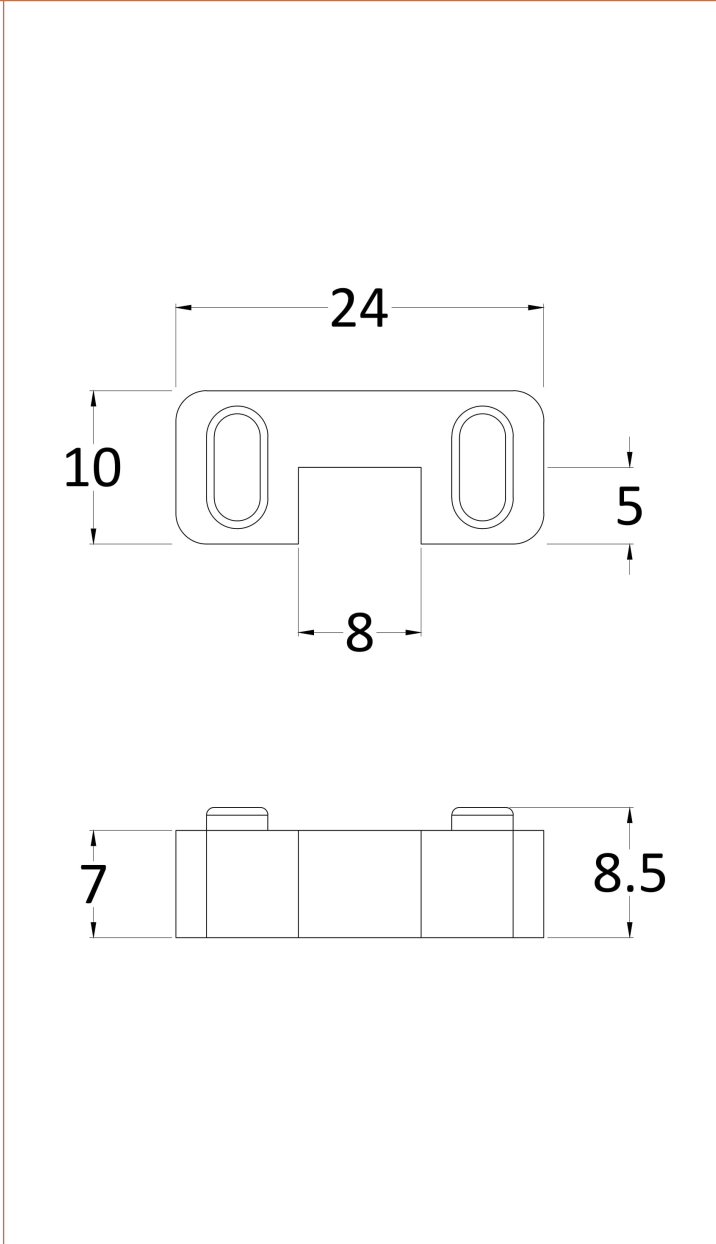

Sales Code: WRSF007

Description: Wetroom Horseshoe Support Foot Black

Product Dimensions

Height (mm):	9
Width (mm):	24
Depth (mm):	10
Nett Weight (kg):	0.16

Packaging Dimensions

Height (mm):	45
Width (mm):	30
Length (mm):	44
Gross Weight (kg):	0.16

Packaging Data

Box Colour:	White Cardboard Box
Box Qty:	1
Label Size:	100 x 50
Label Colour:	White Label
Label Qty:	1

Outer Box Dimensions (If Applicable)

Height (mm):	360
Width (mm):	270
Depth (mm):	
Length (mm):	
Gross Weight (kg):	
Barcode:	5056211850625

Product Details

Country of Origin:	China
Fitting Instruction:	No
CE & UKCA:	N/A
Profile Material:	Brass
Profile Finish:	Matt Black
Adjustments (mm):	N/A
Entry Width (mm):	N/A
Swing In Dim (mm):	N/A
Swing Out Dim (mm):	N/A
Radius (mm):	Not Applicable
Glass Thickness (mm):	
Easy Fit:	Not Applicable
Easy Clean:	Not Applicable
Handle Style:	Not Applicable
Handle Material:	Not Applicable
Enclosure Design:	Not Applicable
Wheel Type:	Not Applicable
Support Bar Included:	Support Bar Not Included
Extras:	None