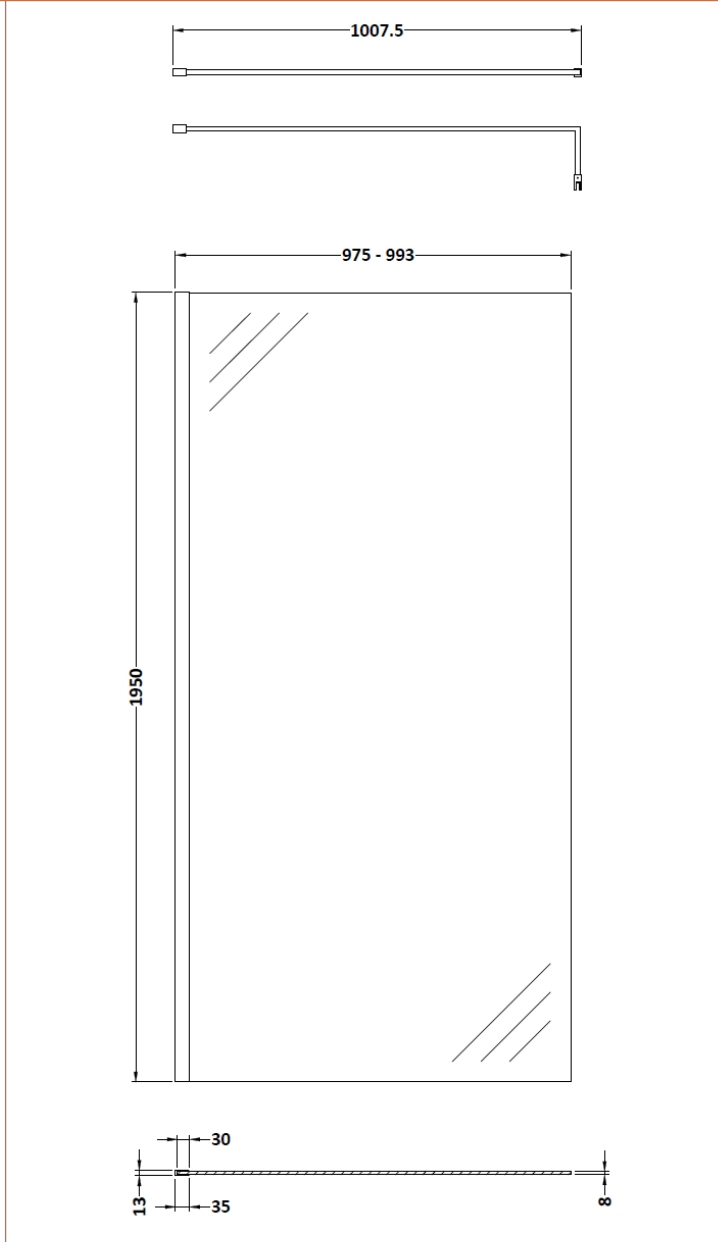

Sales Code: BGP AF10

Description: 1000 Wetroom Screen With Arms And H Feet

Packaging Details

Barcode: 5056211852001

Sales Code: WRSB1000

Description: Wetroom Screen 1000 X1950mm

Product Dimensions

Height (mm):	1950
Width (mm):	1000
Depth (mm):	14
Nett Weight (kg):	42.4

Packaging Dimensions

Height (mm):	65
Width (mm):	1085
Length (mm):	2010
Gross Weight (kg):	42.4

Packaging Data

Box Colour:	Brown Cardboard Box - Printed
Box Qty:	1
Label Size:	100 x 50
Label Colour:	Not Applicable
Label Qty:	0

Outer Box Dimensions (If Applicable)

Height (mm):	
Width (mm):	
Depth (mm):	
Length (mm):	
Gross Weight (kg):	
Barcode:	5055369007462

Product Details

Country of Origin:	China
Fitting Instruction:	No
CE & UKCA:	Yes
Profile Material:	Aluminium
Profile Finish:	Polished Chrome
Adjustments (mm):	975mm-993mm
Entry Width (mm):	N/A
Swing In Dim (mm):	N/A
Swing Out Dim (mm):	N/A
Radius (mm):	Not Applicable
Glass Thickness (mm):	8
Easy Fit:	No
Easy Clean:	Yes
Handle Style:	Not Applicable
Handle Material:	Not Applicable
Enclosure Design:	Frameless
Wheel Type:	Not Applicable
Support Bar Included:	Support Bar Included
Extras:	None

Sales Code: FIX024

Description: Wetroom Screen Support Arm Black

Product Dimensions

Height (mm):	15
Width (mm):	150
Depth (mm):	1000
Nett Weight (kg):	0.67

Packaging Dimensions

Height (mm):	35
Width (mm):	160
Length (mm):	1020
Gross Weight (kg):	0.7