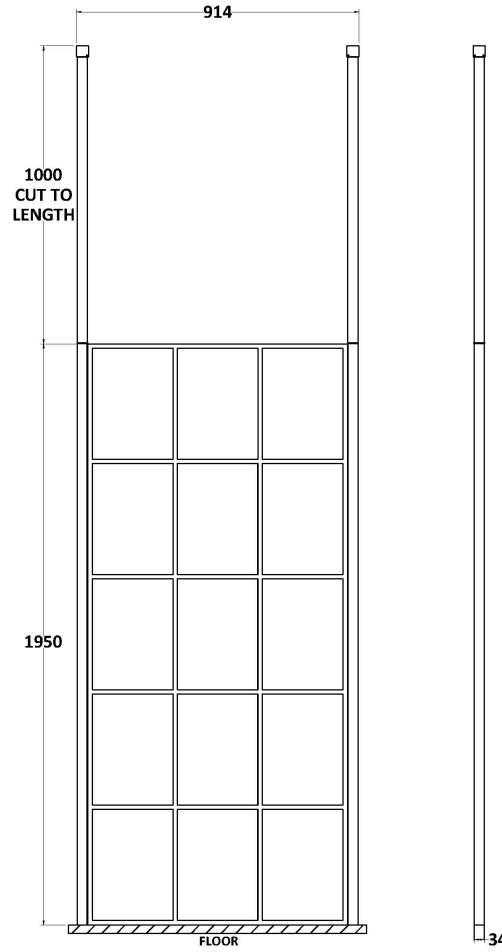

Sales Code: BFCP090

Description: Frame 900 Screen With Ceiling Posts

Packaging Details

Barcode: 5056211852209

Sales Code: WRSF090

Description: Framed Wetroom Screen 900X1950x8mm

Product Dimensions

Height (mm):	1950
Width (mm):	900
Depth (mm):	14
Nett Weight (kg):	40.3

Packaging Dimensions

Height (mm):	60
Width (mm):	950
Length (mm):	2070
Gross Weight (kg):	40.3

Packaging Data

Box Colour:	Brown Cardboard Box - Printed
Box Qty:	1
Label Size:	x
Label Colour:	Not Applicable
Label Qty:	0

Outer Box Dimensions (If Applicable)

Height (mm):	
Width (mm):	
Depth (mm):	
Length (mm):	
Gross Weight (kg):	
Barcode:	5056211806912

Product Details

Country of Origin:	China
Fitting Instruction:	No
CE & UKCA:	Yes
Profile Material:	Aluminium
Profile Finish:	Matt Black
Adjustments (mm):	875mm - 893mm
Entry Width (mm):	N/A
Swing In Dim (mm):	N/A
Swing Out Dim (mm):	N/A
Radius (mm):	Not Applicable
Glass Thickness (mm):	8
Easy Fit:	No
Easy Clean:	Yes
Handle Style:	Not Applicable
Handle Material:	Not Applicable
Enclosure Design:	Frameless
Wheel Type:	Not Applicable
Support Bar Included:	Support Bar Included
Extras:	None

Sales Code: WRSF006

Description: 2/1M Wetroom Screen Ceiling Post Black

Product Dimensions

Height (mm):	3000
Width (mm):	34
Depth (mm):	34
Nett Weight (kg):	3

Packaging Dimensions

Height (mm):	2030
Width (mm):	100
Length (mm):	70
Gross Weight (kg):	3