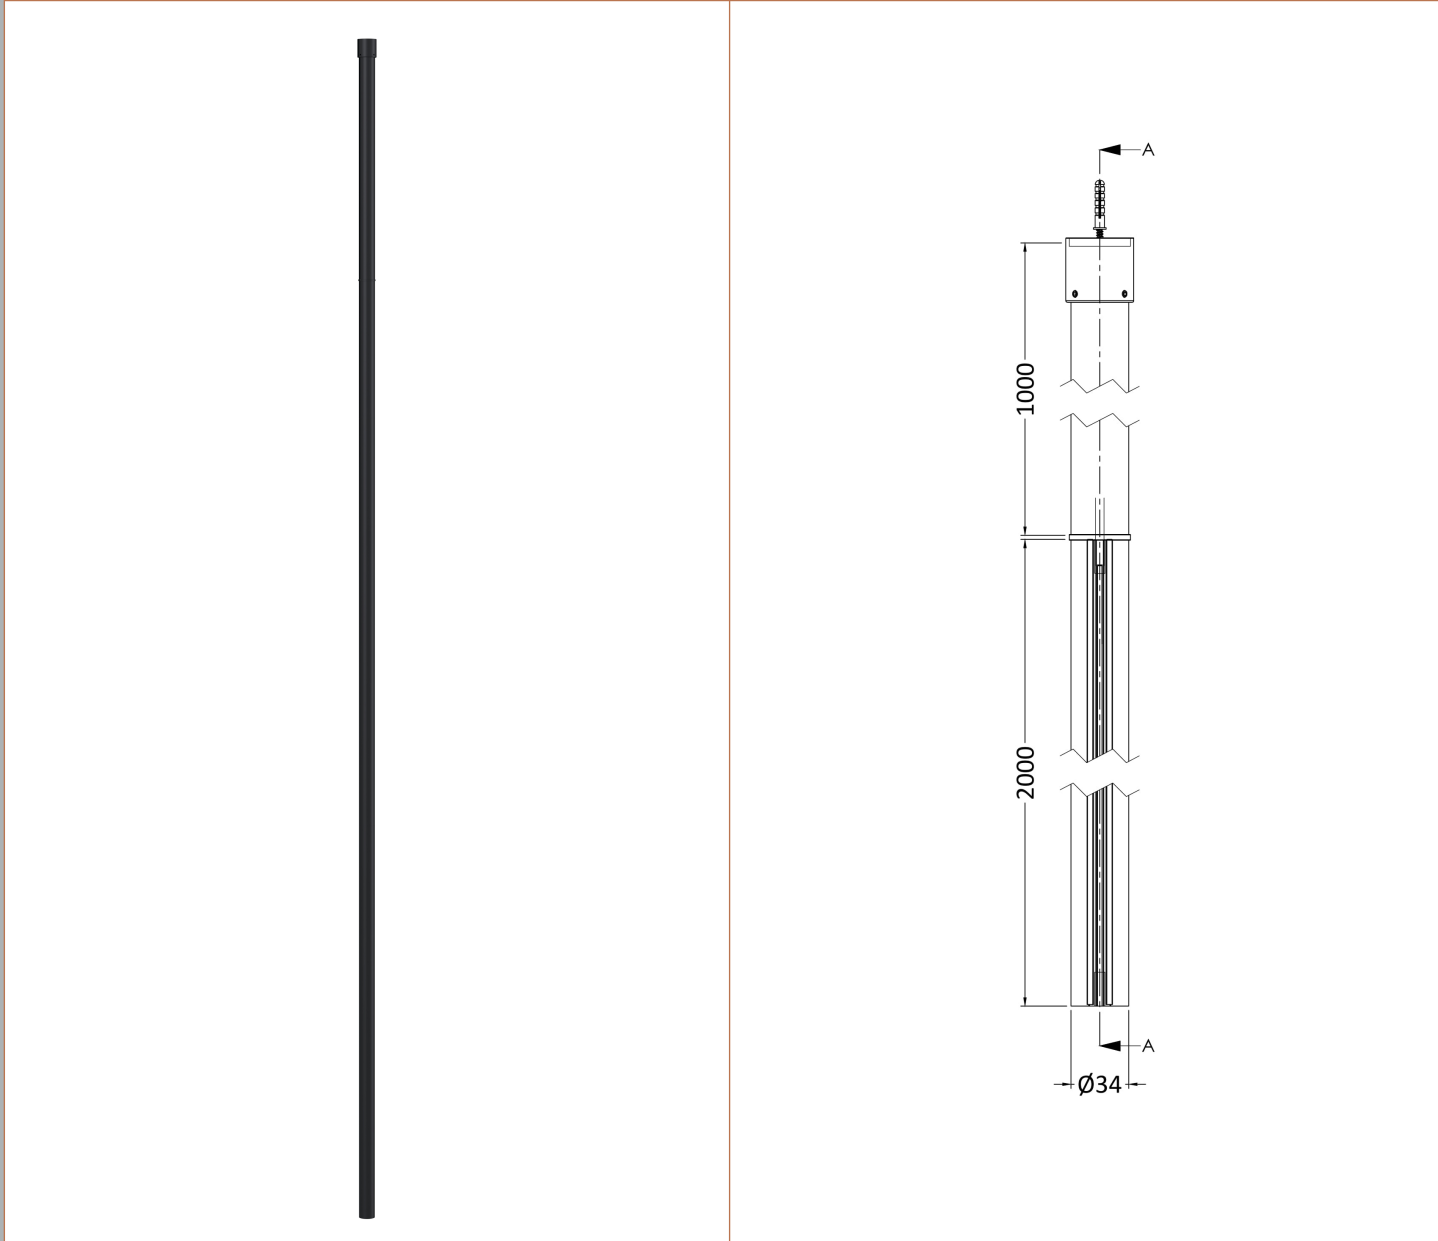

Sales Code: BFCP090

Description: Frame 900 Screen With Ceiling Posts

Packaging Details

Barcode: 5056211852209

Sales Code: WRSF090

Description: Framed Wetroom Screen 900X1950x8mm

Product Dimensions

Height (mm):	1950
Width (mm):	900
Depth (mm):	14
Nett Weight (kg):	40.3

Packaging Dimensions

Height (mm):	60
Width (mm):	950
Length (mm):	2070
Gross Weight (kg):	40.3

Packaging Data

Box Colour:	Brown Cardboard Box - Printed
Box Qty:	1
Label Size:	x
Label Colour:	Not Applicable
Label Qty:	0

Outer Box Dimensions (If Applicable)

Height (mm):	
Width (mm):	
Depth (mm):	
Length (mm):	
Gross Weight (kg):	
Barcode:	5056211806912

Product Details

Country of Origin:	China
Fitting Instruction:	No
CE & UKCA:	Yes
Profile Material:	Aluminium
Profile Finish:	Matt Black
Adjustments (mm):	875mm - 893mm
Entry Width (mm):	N/A
Swing In Dim (mm):	N/A
Swing Out Dim (mm):	N/A
Radius (mm):	Not Applicable
Glass Thickness (mm):	8
Easy Fit:	No
Easy Clean:	Yes
Handle Style:	Not Applicable
Handle Material:	Not Applicable
Enclosure Design:	Frameless
Wheel Type:	Not Applicable
Support Bar Included:	Support Bar Included
Extras:	None

Sales Code: WRSF006

Description: 2/1M Wetroom Screen Ceiling Post Black

Product Dimensions

Height (mm):	3000
Width (mm):	34
Depth (mm):	34
Nett Weight (kg):	3

Packaging Dimensions

Height (mm):	2030
Width (mm):	100
Length (mm):	70
Gross Weight (kg):	3