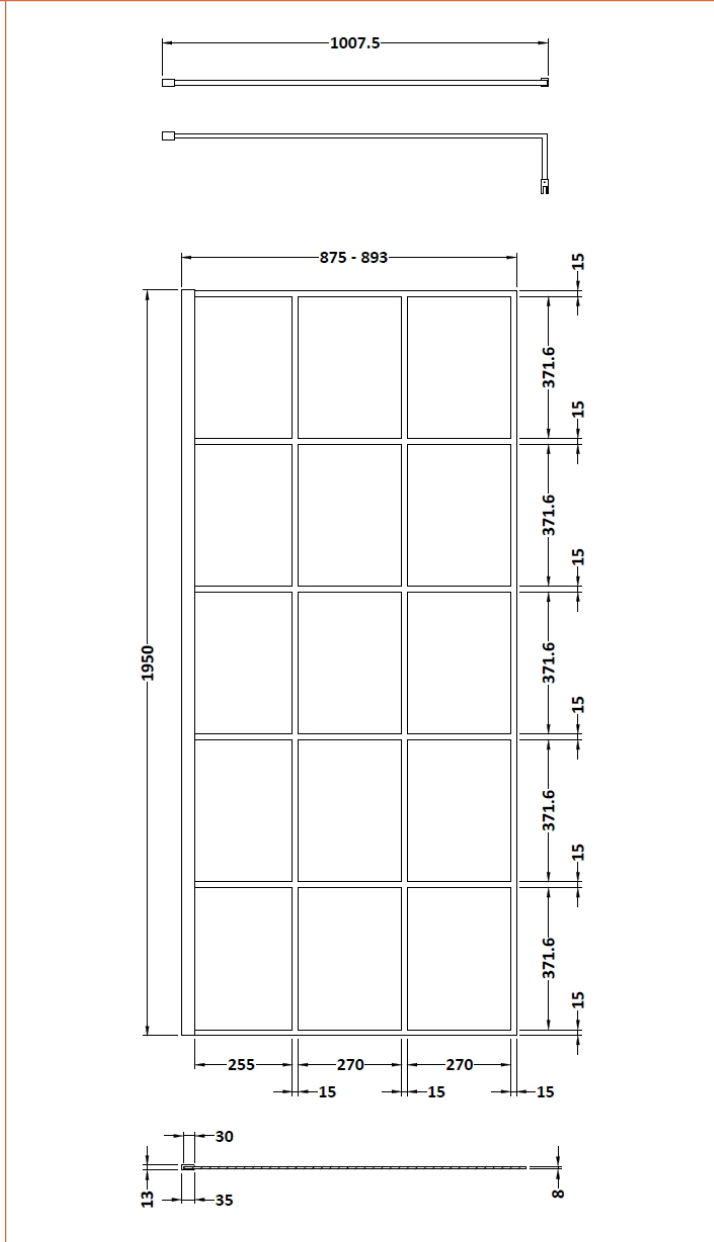

Sales Code: BFCP090

Description: Frame 900 Screen With Ceiling Posts

Packaging Details

Barcode: 5056211852209

Sales Code: WRSF090

Description: Framed Wetroom Screen 900X1950x8mm

Product Dimensions

Height (mm):	1950
Width (mm):	900
Depth (mm):	14
Nett Weight (kg):	40.3

Packaging Dimensions

Height (mm):	60
Width (mm):	950
Length (mm):	2070
Gross Weight (kg):	40.3

Packaging Data

Box Colour:	Brown Cardboard Box - Printed
Box Qty:	1
Label Size:	x
Label Colour:	Not Applicable
Label Qty:	0

Outer Box Dimensions (If Applicable)

Height (mm):	
Width (mm):	
Depth (mm):	
Length (mm):	
Gross Weight (kg):	
Barcode:	5056211806912

Product Details

Country of Origin:	China
Fitting Instruction:	No
CE & UKCA:	Yes
Profile Material:	Aluminium
Profile Finish:	Matt Black
Adjustments (mm):	875mm - 893mm
Entry Width (mm):	N/A
Swing In Dim (mm):	N/A
Swing Out Dim (mm):	N/A
Radius (mm):	Not Applicable
Glass Thickness (mm):	8
Easy Fit:	No
Easy Clean:	Yes
Handle Style:	Not Applicable
Handle Material:	Not Applicable
Enclosure Design:	Frameless
Wheel Type:	Not Applicable
Support Bar Included:	Support Bar Included
Extras:	None

Sales Code: WRSF006

Description: 2/1M Wetroom Screen Ceiling Post Black

Product Dimensions

Height (mm):	3000
Width (mm):	34
Depth (mm):	34
Nett Weight (kg):	3

Packaging Dimensions

Height (mm):	2030
Width (mm):	100
Length (mm):	70
Gross Weight (kg):	3