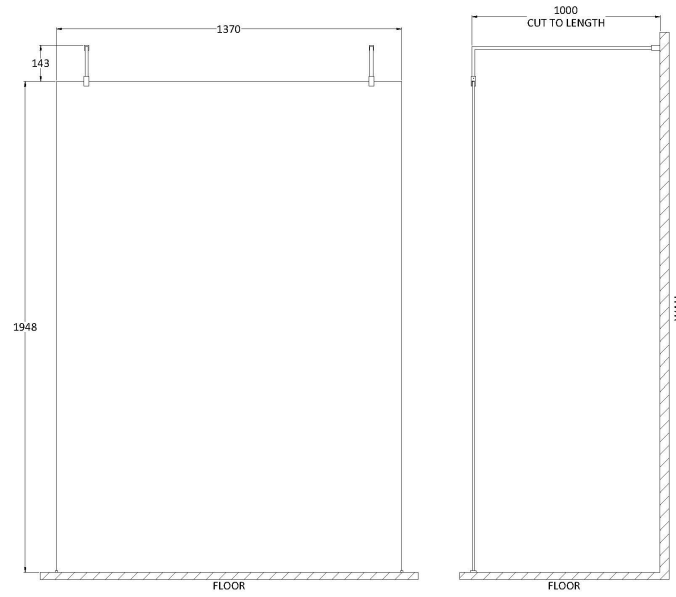

### Packaging Details

Barcode: 5056211852025

Sales Code: WRSB1400

Description: Wetroom Screen 1400 X1950mm

**Product Dimensions**

Height (mm):	1950
Width (mm):	1400
Depth (mm):	14
Nett Weight (kg):	58.3

**Packaging Dimensions**

Height (mm):	65
Width (mm):	1485
Length (mm):	2010
Gross Weight (kg):	58.3

**Packaging Data**

Box Colour:	Brown Cardboard Box - Printed
Box Qty:	1
Label Size:	100 x 50
Label Colour:	Not Applicable
Label Qty:	0

### Product Dimensions

Height (mm):	15
Width (mm):	150
Depth (mm):	1000
Nett Weight (kg):	0.67

### Packaging Dimensions

Height (mm):	35
Width (mm):	160
Length (mm):	1020
Gross Weight (kg):	0.7