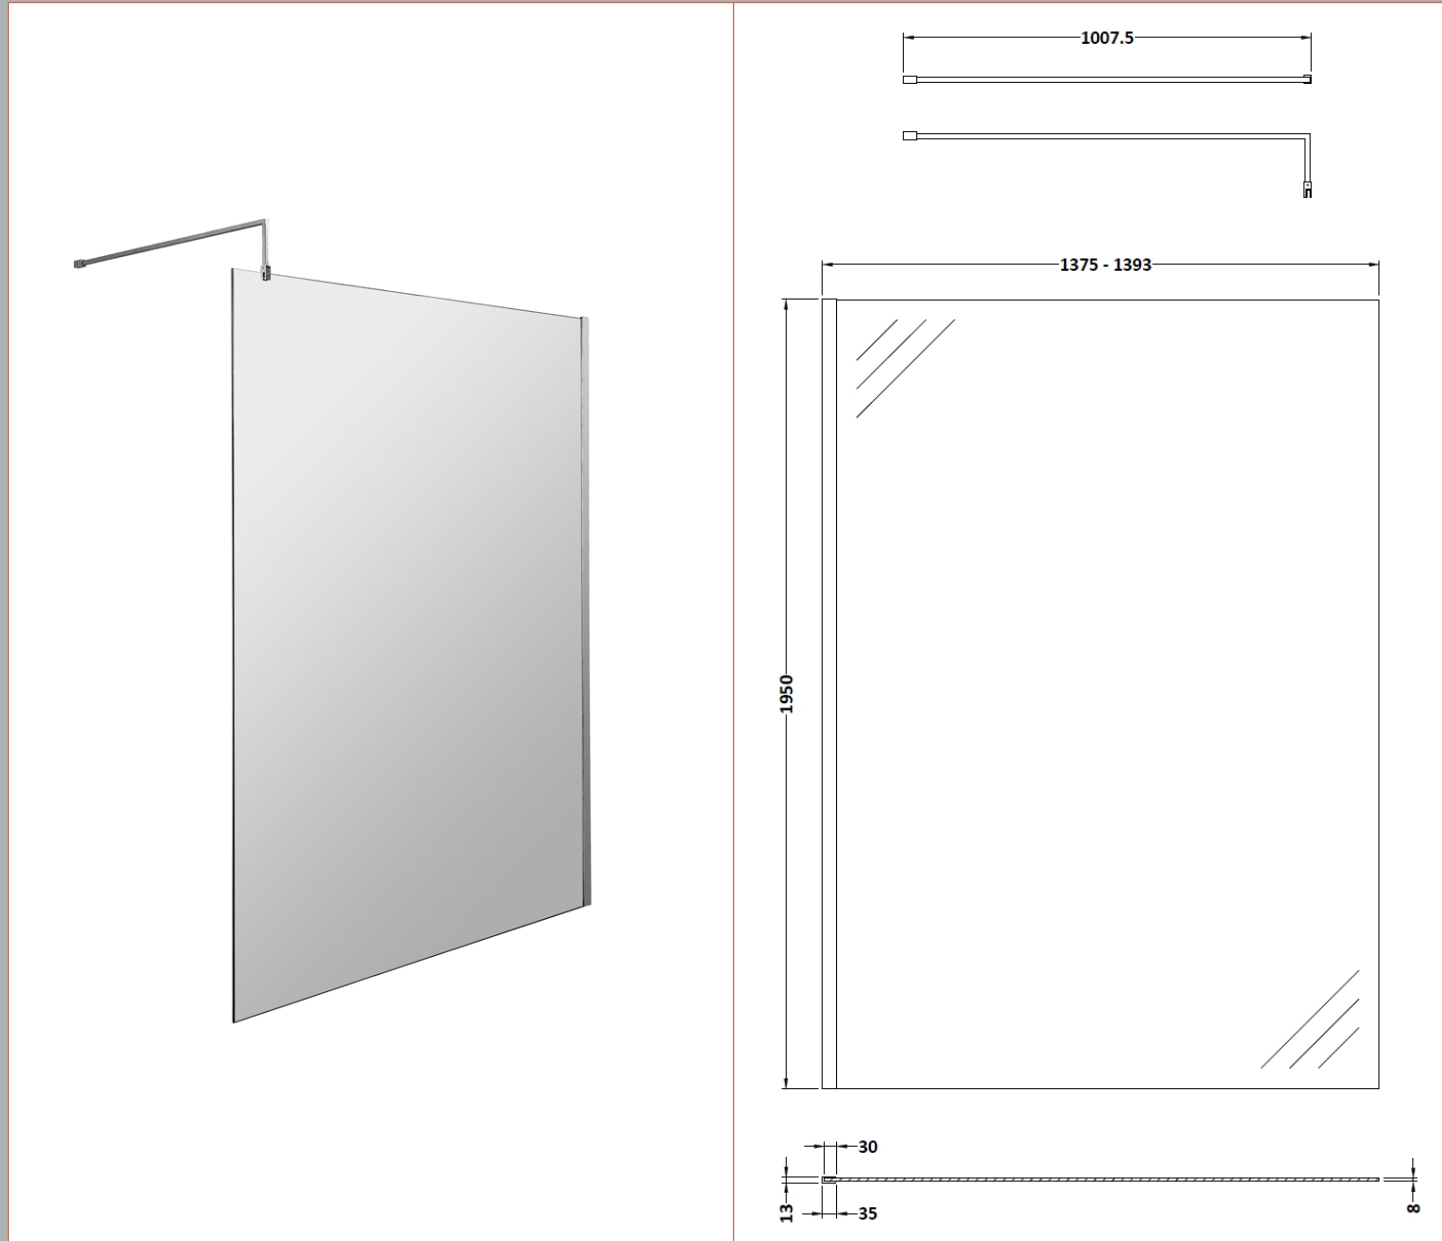

### Packaging Details

Barcode: 5056211852025

Sales Code: WRSB1400

Description: Wetroom Screen 1400 X1950mm

**Product Dimensions**

Height (mm):	1950
Width (mm):	1400
Depth (mm):	14
Nett Weight (kg):	58.3

**Packaging Dimensions**

Height (mm):	65
Width (mm):	1485
Length (mm):	2010
Gross Weight (kg):	58.3

**Packaging Data**

Box Colour:	Brown Cardboard Box - Printed
Box Qty:	1
Label Size:	100 x 50
Label Colour:	Not Applicable
Label Qty:	0

**Outer Box Dimensions (If Applicable)**

Height (mm):	
Width (mm):	
Depth (mm):	
Length (mm):	
Gross Weight (kg):	
Barcode:	5055369007486

**Product Details**

Country of Origin:	China
Fitting Instruction:	No
CE & UKCA:	Yes
Profile Material:	Aluminium
Profile Finish:	Polished Chrome
Adjustments (mm):	1375mm-1393mm
Entry Width (mm):	N/A
Swing In Dim (mm):	N/A
Swing Out Dim (mm):	N/A
Radius (mm):	Not Applicable
Glass Thickness (mm):	8
Easy Fit:	No
Easy Clean:	Yes
Handle Style:	Not Applicable
Handle Material:	Not Applicable
Enclosure Design:	Frameless
Wheel Type:	Not Applicable
Support Bar Included:	Support Bar Included
Extras:	None

### Product Dimensions

Height (mm):	15
Width (mm):	150
Depth (mm):	1000
Nett Weight (kg):	0.67