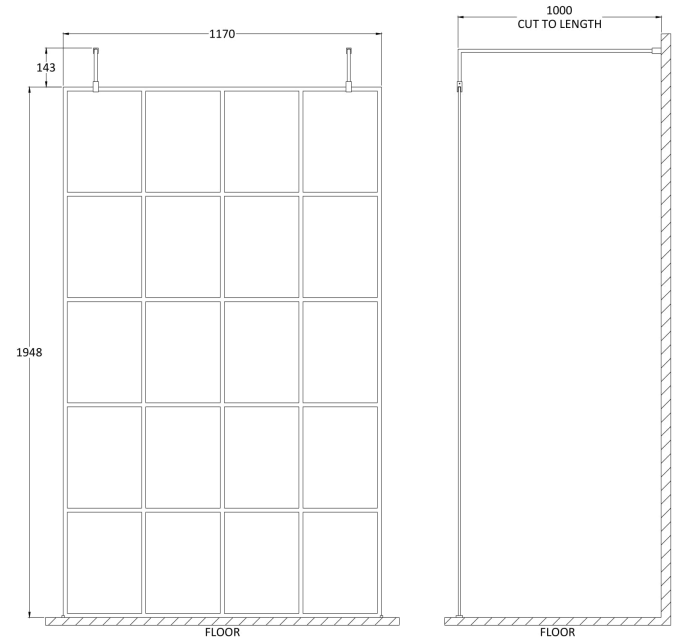

Sales Code: BFAF12

Description: Frame 1200 Screen With Arms And Feet

Packaging Details

Barcode: 5056211852155

Sales Code: WRSF12

Description: Framed Wetroom Screen 1200X1950x8mm

Product Dimensions

Height (mm):	1950
Width (mm):	1200
Depth (mm):	14
Nett Weight (kg):	53.2

Packaging Dimensions

Height (mm):	60
Width (mm):	1250
Length (mm):	2070
Gross Weight (kg):	53.2

Packaging Data

Box Colour:	Brown Cardboard Box - Printed
Box Qty:	1
Label Size:	x
Label Colour:	Not Applicable
Label Qty:	0

Outer Box Dimensions (If Applicable)

Height (mm):	
Width (mm):	
Depth (mm):	
Length (mm):	
Gross Weight (kg):	
Barcode:	5056211806943

Product Details

Country of Origin:	China
Fitting Instruction:	No
CE & UKCA:	Yes
Profile Material:	Aluminium
Profile Finish:	Matt Black
Adjustments (mm):	1175mm - 1193mm
Entry Width (mm):	N/A
Swing In Dim (mm):	N/A
Swing Out Dim (mm):	N/A
Radius (mm):	Not Applicable
Glass Thickness (mm):	8
Easy Fit:	No
Easy Clean:	Yes
Handle Style:	Not Applicable
Handle Material:	Not Applicable
Enclosure Design:	Frameless
Wheel Type:	Not Applicable
Support Bar Included:	Support Bar Included
Extras:	None

Sales Code: FIX024

Description: Wetroom Screen Support Arm Black

Product Dimensions

Height (mm):	15
Width (mm):	150
Depth (mm):	1000
Nett Weight (kg):	0.67

Packaging Dimensions

Height (mm):	35
Width (mm):	160
Length (mm):	1020
Gross Weight (kg):	0.7