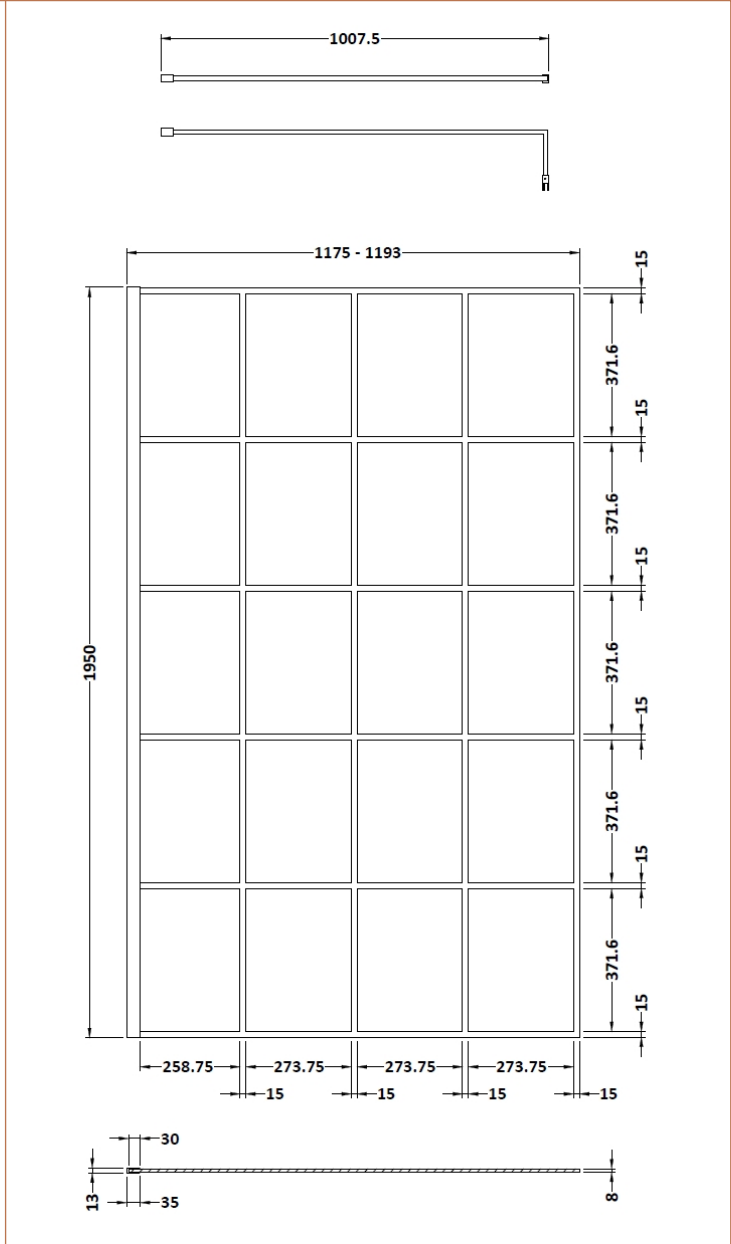

Sales Code: BFAF12

Description: Frame 1200 Screen With Arms And Feet

Packaging Details

Barcode: 5056211852155

Sales Code: WRSF12

Description: Framed Wetroom Screen 1200X1950x8mm

Product Dimensions

Height (mm):	1950
Width (mm):	1200
Depth (mm):	14
Nett Weight (kg):	53.2

Packaging Dimensions

Height (mm):	60
Width (mm):	1250
Length (mm):	2070
Gross Weight (kg):	53.2

Packaging Data

Box Colour:	Brown Cardboard Box - Printed
Box Qty:	1
Label Size:	x
Label Colour:	Not Applicable
Label Qty:	0

Outer Box Dimensions (If Applicable)

Height (mm):	
Width (mm):	
Depth (mm):	
Length (mm):	
Gross Weight (kg):	
Barcode:	5056211806943

Product Details

Country of Origin:	China
Fitting Instruction:	No
CE & UKCA:	Yes
Profile Material:	Aluminium
Profile Finish:	Matt Black
Adjustments (mm):	1175mm - 1193mm
Entry Width (mm):	N/A
Swing In Dim (mm):	N/A
Swing Out Dim (mm):	N/A
Radius (mm):	Not Applicable
Glass Thickness (mm):	8
Easy Fit:	No
Easy Clean:	Yes
Handle Style:	Not Applicable
Handle Material:	Not Applicable
Enclosure Design:	Frameless
Wheel Type:	Not Applicable
Support Bar Included:	Support Bar Included
Extras:	None

Sales Code: FIX024

Description: Wetroom Screen Support Arm Black

Product Dimensions

Height (mm):	15
Width (mm):	150
Depth (mm):	1000
Nett Weight (kg):	0.67

Packaging Dimensions

Height (mm):	35
Width (mm):	160
Length (mm):	1020
Gross Weight (kg):	0.7