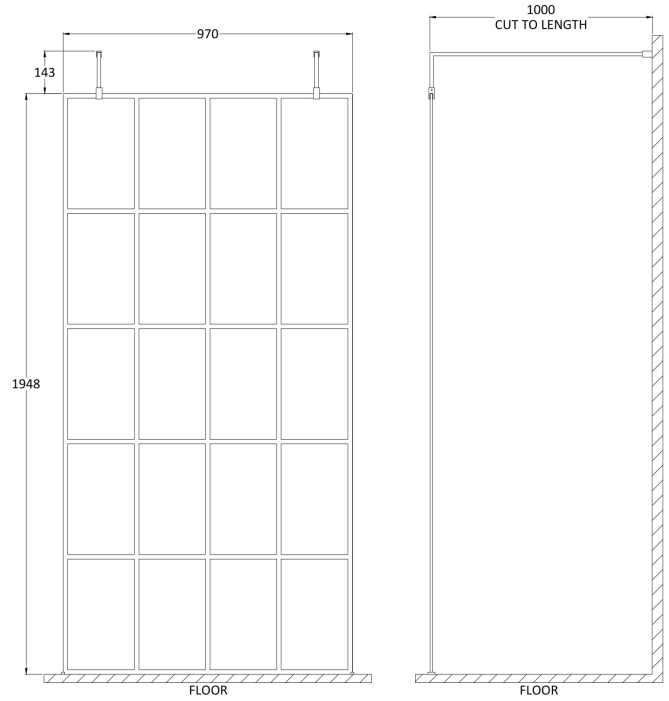

Sales Code: BFAF10

Description: Frame 1000 Screen With Arms And Feet

Packaging Details

Barcode: 5056211852131

Sales Code: FIX024

Description: Wetroom Screen Support Arm Black

### Product Dimensions

Height (mm):	15
Width (mm):	150
Depth (mm):	1000
Nett Weight (kg):	0.67

### Packaging Dimensions

Height (mm):	35
Width (mm):	160
Length (mm):	1020
Gross Weight (kg):	0.7

### Outer Box Dimensions (If Applicable)

Height (mm):	
Width (mm):	
Depth (mm):	
Length (mm):	
Gross Weight (kg):	
Barcode:	5056211847342