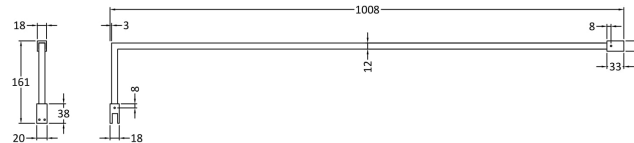

### Product Dimensions

Height (mm):	15
Width (mm):	150
Depth (mm):	1000
Nett Weight (kg):	0.67

### Packaging Dimensions

Height (mm):	35
Width (mm):	160
Length (mm):	1020
Gross Weight (kg):	0.7

### Outer Box Dimensions (If Applicable)

Height (mm):	
Width (mm):	
Depth (mm):	
Length (mm):	
Gross Weight (kg):	
Barcode:	5056211847342

**Packaging Data**

Box Colour:	White Cardboard Box
Box Qty:	1
Label Size:	100 x 50
Label Colour:	White Label
Label Qty:	1

**Outer Box Dimensions (If Applicable)**

Height (mm):	360
Width (mm):	270
Depth (mm):	
Length (mm):	
Gross Weight (kg):	
Barcode:	5056211850625