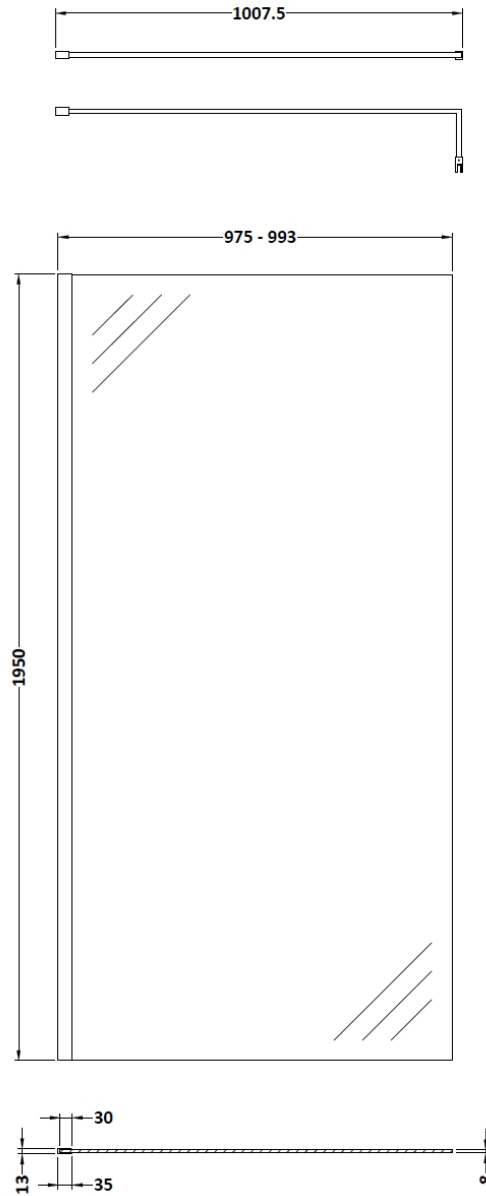

Sales Code: WRSBB10

Description: 1000X1950 Screen With Support Bar Bb

Packaging Details

Barcode: 5056462618135

Sales Code: WRSB1000

Description: Wetroom Screen 1000 X1950mm

Product Dimensions

Height (mm):	1950
Width (mm):	1000
Depth (mm):	14
Nett Weight (kg):	42.4

Packaging Dimensions

Height (mm):	65
Width (mm):	1085
Length (mm):	2010
Gross Weight (kg):	42.4

Packaging Data

Box Colour:	Brown Cardboard Box - Printed
Box Qty:	1
Label Size:	100 x 50
Label Colour:	Not Applicable
Label Qty:	0

Outer Box Dimensions (If Applicable)

Height (mm):	
Width (mm):	
Depth (mm):	
Length (mm):	
Gross Weight (kg):	
Barcode:	5055369007462

Product Details

Country of Origin:	China
Fitting Instruction:	No
CE & UKCA:	Yes
Profile Material:	Aluminium
Profile Finish:	Polished Chrome
Adjustments (mm):	975mm-993mm
Entry Width (mm):	N/A
Swing In Dim (mm):	N/A
Swing Out Dim (mm):	N/A
Radius (mm):	Not Applicable
Glass Thickness (mm):	8
Easy Fit:	No
Easy Clean:	Yes
Handle Style:	Not Applicable
Handle Material:	Not Applicable
Enclosure Design:	Frameless
Wheel Type:	Not Applicable
Support Bar Included:	Support Bar Included
Extras:	None

Sales Code: WRSF015

Description: 1950 Wetroom Wall Channel Brass

Product Dimensions

Height (mm):	1950
Width (mm):	
Depth (mm):	
Nett Weight (kg):	0.8

Packaging Dimensions

Height (mm):	45
Width (mm):	185
Length (mm):	1970
Gross Weight (kg):	0.8