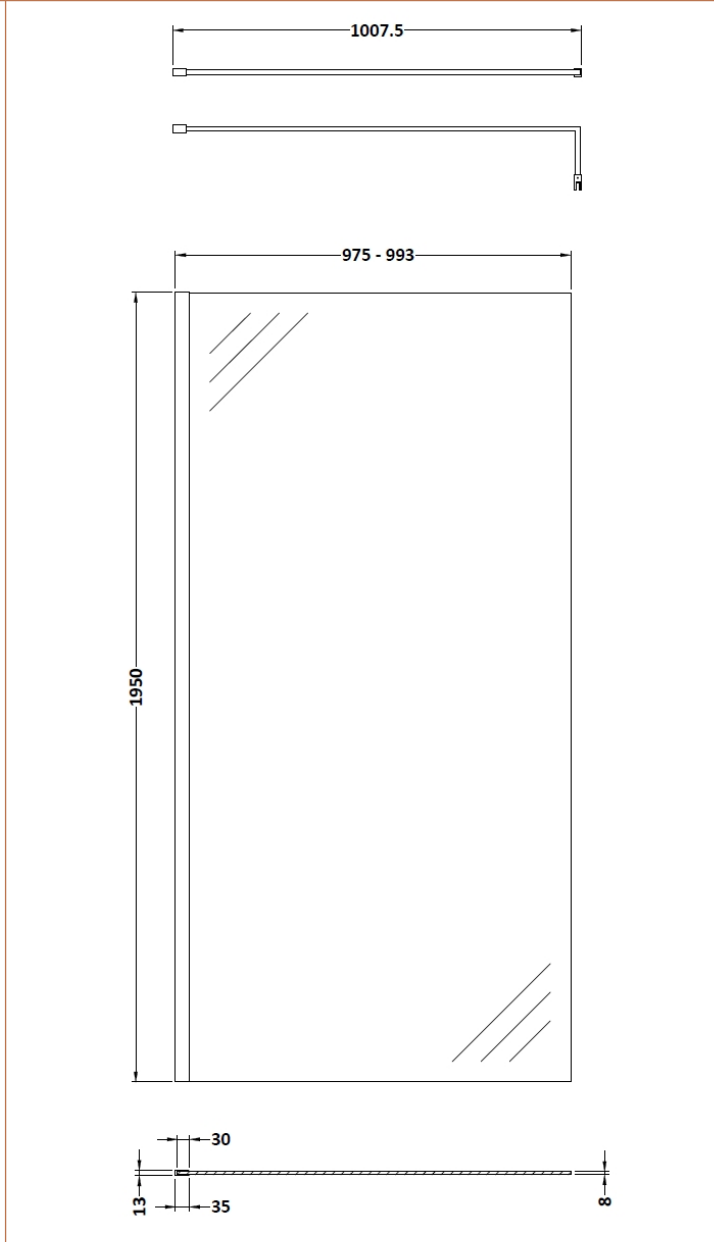

Sales Code: WRSBB10

Description: 1000X1950 Screen With Support Bar Bb

Packaging Details

Barcode: 5056462618135

Sales Code: WRSB1000

Description: Wetroom Screen 1000 X1950mm

Product Dimensions

Height (mm):	1950
Width (mm):	1000
Depth (mm):	14
Nett Weight (kg):	42.4

Packaging Dimensions

Height (mm):	65
Width (mm):	1085
Length (mm):	2010
Gross Weight (kg):	42.4

Packaging Data

Box Colour:	Brown Cardboard Box - Printed
Box Qty:	1
Label Size:	100 x 50
Label Colour:	Not Applicable
Label Qty:	0

Outer Box Dimensions (If Applicable)

Height (mm):	
Width (mm):	
Depth (mm):	
Length (mm):	
Gross Weight (kg):	
Barcode:	5055369007462

Product Details

Country of Origin:	China
Fitting Instruction:	No
CE & UKCA:	Yes
Profile Material:	Aluminium
Profile Finish:	Polished Chrome
Adjustments (mm):	975mm-993mm
Entry Width (mm):	N/A
Swing In Dim (mm):	N/A
Swing Out Dim (mm):	N/A
Radius (mm):	Not Applicable
Glass Thickness (mm):	8
Easy Fit:	No
Easy Clean:	Yes
Handle Style:	Not Applicable
Handle Material:	Not Applicable
Enclosure Design:	Frameless
Wheel Type:	Not Applicable
Support Bar Included:	Support Bar Included
Extras:	None

Sales Code: WRSF015

Description: 1950 Wetroom Wall Channel Brass

Product Dimensions

Height (mm):	1950
Width (mm):	
Depth (mm):	
Nett Weight (kg):	0.8

Packaging Dimensions

Height (mm):	45
Width (mm):	185
Length (mm):	1970
Gross Weight (kg):	0.8